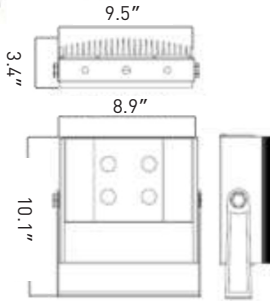

DIMENSIONS

CF025

Weight : 7.72 lbs

CF050

Weight : 11 lbs

CF075/CF100

Weight : 14.3 lbs

CF150

Weight : 17.6 lbs

ORDERING GUIDE

example product code: CF075/DT135/DB

SERIES	WATTAGE	VOLTAGE	COLOR TEMP	BEAM SPREAD	HOUSING FINISH
CF	075	D	T	135	DB
	025-25W	D-24VDC	T-6000K (TW)	24-24°	DB-Dark Brown
	050-50W	A-120-240VAC	W-3000K (WW)	45-45°	A-Aluminum
	075-75W			60-60°	
	100-100W			130-130°	
	150-150W			135-135° x 50°	