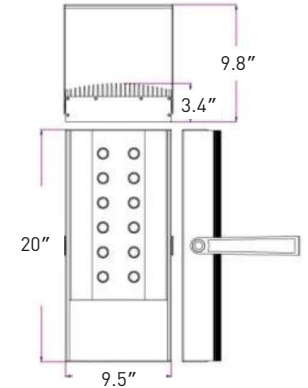

DIMENSIONS

CF025

Weight : 7.72 lbs

CF050

Weight : 11 lbs

CF075/CF100

Weight : 14.3 lbs

CF150

Weight : 17.6 lbs

ORDERING GUIDE

example product code: CF075/DT135/DB

SERIES	WATTAGE	VOLTAGE	COLOR TEMP	BEAM SPREAD	HOUSING FINISH
CF	075	D	T	135	DB
	025-25W	D-24VDC	T-6000K (TW)	24-24°	DB-Dark Brown
	050-50W	A-120-240VAC	W-3000K (WW)	45-45°	A-Aluminum
	075-75W			60-60°	
	100-100W			130-130°	
	150-150W			135-135° x 50°	