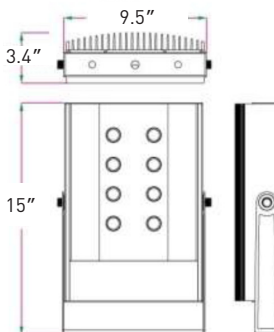

DIMENSIONS

CF025

Weight : 7.72 lbs

CF050

Weight : 11 lbs

CF075/CF100

Weight : 14.3 lbs

CF150