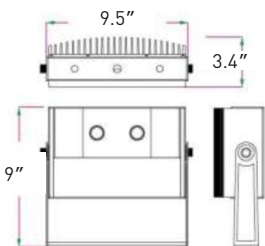

SPECIFICATIONS

Lens	Optics PMMA					
Beam Angles	24° / 45° / 60° / 130° / 135° x 50°					
Color Temp	3000K (WW) / 6000K (CW)					
Lumen Output	Watts	25W	50W	75W	100W	150W
	3000K	1350	2700	4050	5400	8100
	6000K	1750	3500	5250	7000	10500
LED	CREE XP-G / CRI 80					
Environment	Suitable for wet locations -40°F—121°F 0-95%, non-condensing					
Input Voltage	100-240VAC / 24VDC					
Certifications	ETL, CE, FCC, LVD, RoHS, Laser Testing					
Warranty	3 years					

DIMENSIONS

CF025

Weight : 7.72 lbs

CF050

Weight : 11 lbs

CF075/CF100

Weight : 14.3 lbs

CF150

Weight : 17.6 lbs

ORDERING GUIDE

example product code: CF075/DT135/DB

SERIES	WATTAGE	VOLTAGE	COLOR TEMP	BEAM SPREAD	HOUSING FINISH
CF	075	D	T	135	DB
	025-25W	D-24VDC	T-6000K (TW)	24-24°	DB-Dark Brown
	050-50W	A-120-240VAC	W-3000K (WW)	45-45°	A-Aluminum
	075-75W			60-60°	
	100-100W			130-130°	
	150-150W			135-135° x 50°	