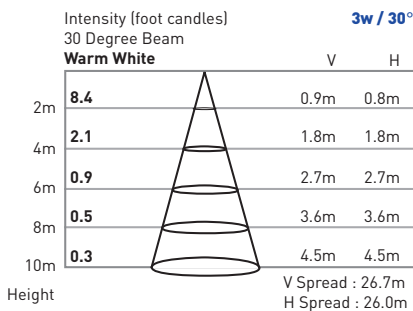

- 5-year warranty
- Long life : 50,000 hours
- NOTE : MUST BE INSTALLED UNDERWATER to prevent light from overheating

SPECIFICATIONS

Housing & Trim Ring	316L* stainless steel
Gasket	EPDM gasket
Glass	Step-tempered clear glass T=8mm
Lens	Optical lens efficiency ≥85%
Cable Gland	IP68 PG-11 copper and nickel coated
Waterproof Seal	Molded shaped double silicone seal
Environment	-4°F~104°F less than 1m depth
Driver	Single color —1 circuit RGB 3in1 —3 circuits
Cord	20 ft
Cord Termination	OSLO Warm White —Tinned wire ends RIO RGB —Male IP68 Quick-Connect
Mounting Sleeve	058 PVC

PHOTOMETRICS

DIMENSIONS

Model Number	LED Array	Input Voltage	Color	Beam Angle	Cord Termination	Max Power	LUM Flux
FL2-L13-1AWB-S-20HW	1 x 3W	12VAC	Warm White 3000K	30°	2-wire	3W	139
FL2-L13-1AWW-S-20HW	1 x 3W	12VAC	Warm White 3000K	ASY 45°x35°	2-wire	3W	115
FL2-L13-2DXB-S-201M	1 x 3W	24VDC	RGB	25°	Male QC Plug	3.5W	Variable
FL2-L13-2DXW-S-201M	1 x 3W	24VDC	RGB	ASY 45°x35°	Male QC Plug	3.5W	Variable