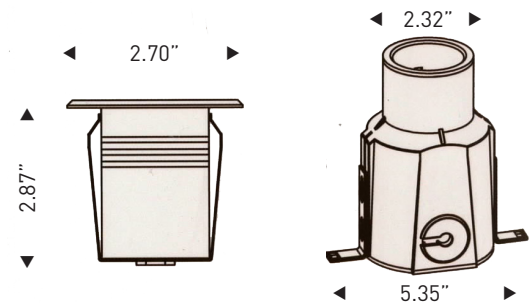

underwater

RIO | oslo

CABO
3W LED

FL2

Mounting Sleeve

CABO FL2 :

The CABO FL2 Series of LED Underwater Recessed fixtures are perfect for any submersible lighting application. Great for pool or pond illumination as well as fountain and waterfall lighting. Comes with optional PVC mounting sleeve.

- 5-year warranty
- Long life : 50,000 hours
- NOTE : MUST BE INSTALLED UNDERWATER to prevent light from overheating

SPECIFICATIONS

Housing & Trim Ring	316L* stainless steel
Gasket	EPDM gasket
Glass	Step-tempered clear glass T=8mm
Lens	Optical lens efficiency ≥85%
Cable Gland	IP68 PG-11 copper and nickel coated
Waterproof Seal	Molded shaped double silicone seal
Environment	-4°F~104°F less than 1m depth
Driver	Single color —1 circuit RGB 3in1 —3 circuits
Cord	20 ft
Cord Termination	OSLO Warm White —Tinned wire ends RIO RGB —Male IP68 Quick-Connect
Mounting Sleeve	058 PVC

PHOTOMETRICS

DIMENSIONS

Model Number	LED Array	Input Voltage	Color	Beam Angle	Cord Termination	Max Power	LUM Flux
FL2-L13-1AWB-S-20HW	1 x 3W	12VAC	Warm White 3000K	30°	2-wire	3W	139
FL2-L13-1AWW-S-20HW	1 x 3W	12VAC	Warm White 3000K	ASY 45°x35°	2-wire	3W	115
FL2-L13-2DXB-S-201M	1 x 3W	24VDC	RGB	25°	Male QC Plug	3.5W	Variable
FL2-L13-2DXW-S-201M	1 x 3W	24VDC	RGB	ASY 45°x35°	Male QC Plug	3.5W	Variable