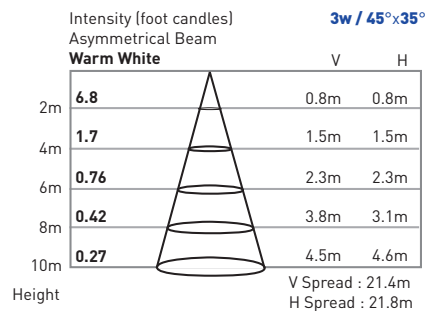

- 5-year warranty
- Long life : 50,000 hours
- NOTE : MUST BE INSTALLED UNDERWATER to prevent light from overheating

SPECIFICATIONS

Housing & Trim Ring	316L* stainless steel
Gasket	EPDM gasket
Glass	Step-tempered clear glass T=8mm
Lens	Optical lens efficiency ≥85%
Cable Gland	IP68 PG-11 copper and nickel coated
Waterproof Seal	Molded shaped double silicone seal
Environment	-4°F~104°F less than 1m depth
Driver	Single color —1 circuit RGB 3in1 —3 circuits
Cord	20 ft
Cord Termination	OSLO Warm White —Tinned wire ends RIO RGB —Male IP68 Quick-Connect
Mounting Sleeve	058 PVC

PHOTOMETRICS

DIMENSIONS

Model Number	LED Array	Input Voltage	Color	Beam Angle	Cord Termination	Max Power	LUM Flux
FL2-L13-1AWB-S-20HW	1 x 3W	12VAC	Warm White 3000K	30°	2-wire	3W	139
FL2-L13-1AWW-S-20HW	1 x 3W	12VAC	Warm White 3000K	ASY 45°x35°	2-wire	3W	115
FL2-L13-2DXB-S-201M	1 x 3W	24VDC	RGB	25°	Male QC Plug	3.5W	Variable
FL2-L13-2DXW-S-201M	1 x 3W	24VDC	RGB	ASY 45°x35°	Male QC Plug	3.5W	Variable