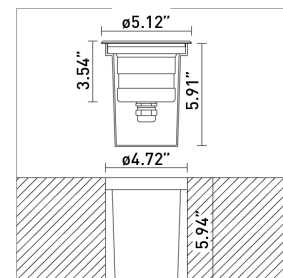

PHOTOMETRICS

Intensity (foot candles) **8w / 25°**
30 Degree Beam
Warm White

| Height | | ø(m) |
|--------|------|-------|
| 1m | 168 | 0.27m |
| 2m | 41.8 | 0.62m |
| 3m | 18.6 | 0.83m |
| 4m | 10.5 | 1.11m |
| 6m | 4.6 | 1.66m |

DIMENSIONS

| Model Number | LED Array | Input Voltage | Color | Beam Angle* | Cord Termination | Max Power | LUM Flux |
|---------------------|-----------|---------------|---------------------|-------------|------------------|-----------|----------|
| FL3-L16-1AWB-S-20HW | 1 x 6W | 12VAC | Warm White 3000K | 25° | 2-wire | 3W | 810 |
| FL3-L16-1ACB-S-20HW | 1 x 6W | 12VAC | Cool White 6000K | 25° | 2-wire | 3W | 990 |
| FL3-L26-2DXB-S-20HW | 2 x 6W | 24VDC | RGB | 25° | (2) 2-wire | 18.2W | Variable |
| FL3-L26-1AWC-S-20HW | 2 x 6W | 12VAC | Warm White 3000K | 25° | 2-wire | 7W | 1606 |
| FL3-L26-1ACC-S-20HW | 2 x 6W | 12VAC | Cool White 6000K | 25° | 2-wire | 7W | 1890 |