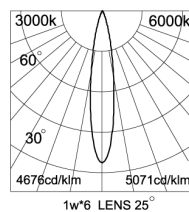

- 5-year warranty
- Long life : 30,000 hours | Power Factor : >0.9
- Internal integrated DMX for easy wiring and installation

SPECIFICATIONS

Housing & Trim Ring	Stainless steel
Cable Gland	IP68
Environment	up to 5m depth
Driver	Single color —1 circuit RGB 3in1 —3 circuits
Cord	OSLO Warm White —(1)6ft RIO RGB —(2)6ft
Cord Termination	OSLO Warm White —(1)Tinned wire ends RIO RGB —(2)Tinned wire ends

PHOTOMETRICS

Intensity (foot candles) **8w / 25°**
30 Degree Beam
Warm White

Height		ø(m)
1m	168	0.27m
2m	41.8	0.62m
3m	18.6	0.83m
4m	10.5	1.11m
6m	4.6	1.66m

DIMENSIONS

Model Number	LED Array	Input Voltage	Color	Beam Angle*	Cord Termination	Max Power	LUM Flux
FL3-L16-1AWB-S-20HW	1 x 6W	12VAC	Warm White 3000K	25°	2-wire	3W	810
FL3-L16-1ACB-S-20HW	1 x 6W	12VAC	Cool White 6000K	25°	2-wire	3W	990
FL3-L26-2DXB-S-20HW	2 x 6W	24VDC	RGB	25°	(2) 2-wire	18.2W	Variable
FL3-L26-1AWC-S-20HW	2 x 6W	12VAC	Warm White 3000K	25°	2-wire	7W	1606
FL3-L26-1ACC-S-20HW	2 x 6W	12VAC	Cool White 6000K	25°	2-wire	7W	1890