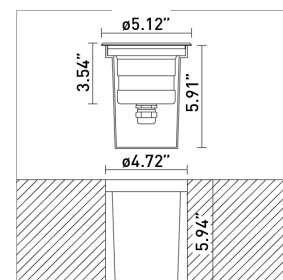

- 5-year warranty
- Long life : 30,000 hours | Power Factor : >0.9
- Internal integrated DMX for easy wiring and installation

SPECIFICATIONS

Housing & Trim Ring	Stainless steel
Cable Gland	IP68
Environment	up to 5m depth
Driver	Single color —1 circuit RGB 3in1 —3 circuits
Cord	OSLO Warm White —(1)6ft RIO RGB —(2)6ft
Cord Termination	OSLO Warm White —(1)Tinned wire ends RIO RGB —(2)Tinned wire ends

PHOTOMETRICS

Intensity (foot candles) **8w / 25°**
30 Degree Beam
Warm White

Height		ø(m)
1m	168	0.27m
2m	41.8	0.62m
3m	18.6	0.83m
4m	10.5	1.11m
6m	4.6	1.66m

DIMENSIONS

Model Number	LED Array	Input Voltage	Color	Beam Angle*	Cord Termination	Max Power	LUM Flux
FL3-L16-1AWB-S-20HW	1 x 6W	12VAC	Warm White 3000K	25°	2-wire	3W	810
FL3-L16-1ACB-S-20HW	1 x 6W	12VAC	Cool White 6000K	25°	2-wire	3W	990
FL3-L26-2DXB-S-20HW	2 x 6W	24VDC	RGB	25°	(2) 2-wire	18.2W	Variable
FL3-L26-1AWC-S-20HW	2 x 6W	12VAC	Warm White 3000K	25°	2-wire	7W	1606
FL3-L26-1ACC-S-20HW	2 x 6W	12VAC	Cool White 6000K	25°	2-wire	7W	1890