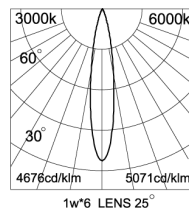

- 5-year warranty
- Long life : 30,000 hours | Power Factor : >0.9
- Internal integrated DMX for easy wiring and installation

SPECIFICATIONS

| | |
|---------------------|--|
| Housing & Trim Ring | Stainless steel |
| Cable Gland | IP68 |
| Environment | up to 5m depth |
| Driver | Single color —1 circuit RGB 3in1 —3 circuits |
| Cord | OSLO Warm White —(1)6ft RIO RGB —(2)6ft |
| Cord Termination | OSLO Warm White —(1)Tinned wire ends RIO RGB —(2)Tinned wire ends |

PHOTOMETRICS

Intensity (foot candles) **8w / 25°**
30 Degree Beam
Warm White

| Height | | ø(m) |
|--------|------|-------|
| 1m | 168 | 0.27m |
| 2m | 41.8 | 0.62m |
| 3m | 18.6 | 0.83m |
| 4m | 10.5 | 1.11m |
| 6m | 4.6 | 1.66m |

DIMENSIONS

| Model Number | LED Array | Input Voltage | Color | Beam Angle* | Cord Termination | Max Power | LUM Flux |
|---------------------|-----------|---------------|---------------------|-------------|------------------|-----------|----------|
| FL3-L16-1AWB-S-20HW | 1 x 6W | 12VAC | Warm White 3000K | 25° | 2-wire | 3W | 810 |
| FL3-L16-1ACB-S-20HW | 1 x 6W | 12VAC | Cool White 6000K | 25° | 2-wire | 3W | 990 |
| FL3-L26-2DXB-S-20HW | 2 x 6W | 24VDC | RGB | 25° | (2) 2-wire | 18.2W | Variable |
| FL3-L26-1AWC-S-20HW | 2 x 6W | 12VAC | Warm White 3000K | 25° | 2-wire | 7W | 1606 |
| FL3-L26-1ACC-S-20HW | 2 x 6W | 12VAC | Cool White 6000K | 25° | 2-wire | 7W | 1890 |