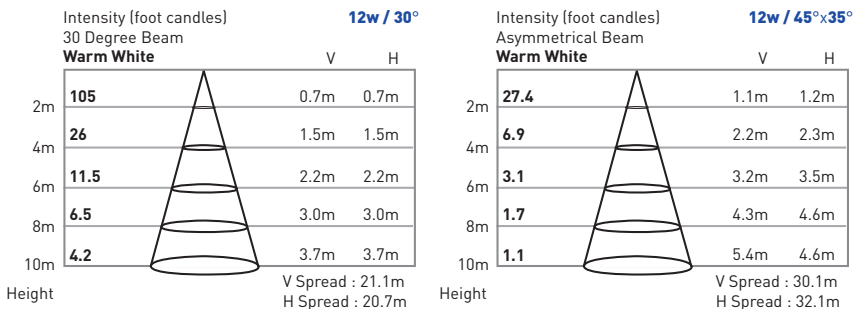

underwater

RIO | oslo

CABO
12W LED

FL4

CABO FL4 :

The CABO FL4 Series of LED Underwater Recessed fixtures are perfect for any submersible lighting application. Great for pool or pond illumination as well as fountain and waterfall lighting. Comes with optional PVC mounting sleeve.

- 5-year warranty
- Long life : 50,000 hours
- NOTE : MUST BE INSTALLED UNDERWATER to prevent light from overheating

SPECIFICATIONS

Housing & Trim Ring	316L ⁺ stainless steel
Gasket	EPDM gasket
Glass	Step-tempered clear glass T=9mm
Lens	Optical lens efficiency ≥85%
Cable Gland	IP68 PG-11 copper and nickel coated
Waterproof Seal	Molded shaped double silicone seal
Environment	-4°F- 104°F less than 1m depth
Driver	Single color —1 circuit RGB 3in1 —3 circuits
Cord	20 ft
Cord Termination	OSLO Warm White —Tinned wire ends RIO RGB —Male IP68 Quick-Connect
Mounting Sleeve	059 PVC

PHOTOMETRICS

DIMENSIONS

Model Number	LED Array	Input Voltage	Color	Beam Angle	Co Termination	Max Power	LUM Flux
FL4-L62-1AWB-S-20HW	6 x 2W	12VAC	Warm White 3000K	30°	2-wire	16.8W	906
FL4-L62-1AWW-S-20HW	6 x 2W	12VAC	Warm White 3000K	ASY 45°x35°	2-wire	16.8W	772
FL4-L62-2DXB-S-201M	6 x 2W	24VDC	RGB	25°	Male QC Plug	24W	Variable
FL4-L62-2DXW-S-201M	6 x 2W	24VDC	RGB	ASY 45°x35°	Male QC Plug	24W	Variable