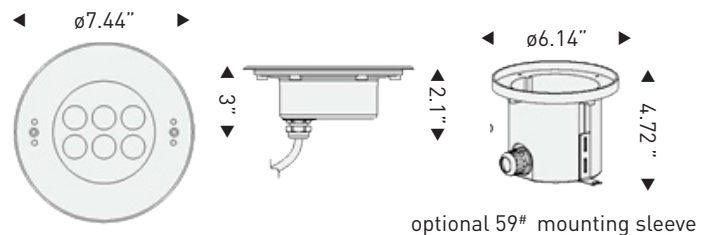

underwater

RIO | oslo

CABO
12W LED

FL4

CABO FL4 :

The CABO FL4 Series of LED Underwater Recessed fixtures are perfect for any submersible lighting application. Great for pool or pond illumination as well as fountain and waterfall lighting. Comes with optional PVC mounting sleeve.

- 5-year warranty
- Long life : 50,000 hours
- NOTE : MUST BE INSTALLED UNDERWATER to prevent light from overheating

SPECIFICATIONS

Housing & Trim Ring	316L ⁺ stainless steel
Gasket	EPDM gasket
Glass	Step-tempered clear glass T=9mm
Lens	Optical lens efficiency ≥85%
Cable Gland	IP68 PG-11 copper and nickel coated
Waterproof Seal	Molded shaped double silicone seal
Environment	-4°F- 104°F less than 1m depth
Driver	Single color —1 circuit RGB 3in1 —3 circuits
Cord	20 ft
Cord Termination	OSLO Warm White —Tinned wire ends RIO RGB —Male IP68 Quick-Connect
Mounting Sleeve	059 PVC

PHOTOMETRICS

DIMENSIONS

Model Number	LED Array	Input Voltage	Color	Beam Angle	Co Termination	Max Power	LUM Flux
FL4-L62-1AWB-S-20HW	6 x 2W	12VAC	Warm White 3000K	30°	2-wire	16.8W	906
FL4-L62-1AWW-S-20HW	6 x 2W	12VAC	Warm White 3000K	ASY 45°x35°	2-wire	16.8W	772
FL4-L62-2DXB-S-201M	6 x 2W	24VDC	RGB	25°	Male QC Plug	24W	Variable
FL4-L62-2DXW-S-201M	6 x 2W	24VDC	RGB	ASY 45°x35°	Male QC Plug	24W	Variable