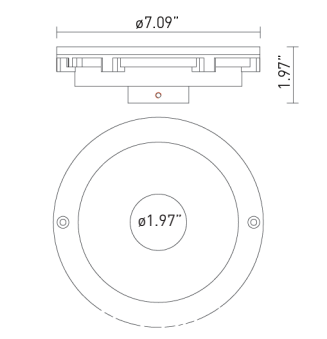

- 5-year warranty
- Long life : 30,000 hours | Power Factor : ≥ 0.9
- Internal integrated DMX for easy wiring and installation

SPECIFICATIONS

Housing & Trim Ring	Stainless steel 304
Cable Gland	IP68 imported
Environment	up to 5m depth
Cover Lens	10mm thick tempered glass
LED	CREE High Powered w/optical lens
Driver	Single color —1 circuit RGB 3in1 —3 circuits
Cord	OSLO Warm White —(1)18/2 @ 6ft RIO RGB —(2)18/2 @ 6ft
Cord Termination	OSLO Warm White —(1)Tinned wire ends RIO RGB —(2)Tinned wire ends
Mounting Hole	$\phi 1.97''$

PHOTOMETRICS

DIMENSIONS

Model Number	LED Array	Input Voltage	Color	Beam Angle	Cord Termination	Max Power	LUM Flux
FL6-L91-1AWA-S-06HW	9 x 1W	12VAC	Warm White 3000K	12°	2-wire	12W	810
FL6-L91-1ACA-S-06HW	9 x 1W	12VAC	Cool White 6000K	12°	2-wire	12W	990
FL6-L92-2DXA-S-06HW	9 x 2W	24VDC	RGB	12°	(2) 2-wire	26W	Variable
FL6-L92-1AWA-S-06HW	9 x 2W	12VAC	Warm White 3000K	12°	2-wire	20W	1606
FL6-L92-1ACA-S-06HW	9 x 2W	12VAC	Cool White 6000K	12°	2-wire	20W	1890