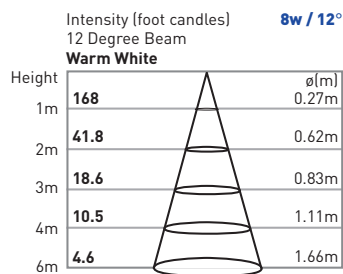

- 5-year warranty
- Long life : 30,000 hours | Power Factor : ≥ 0.9
- Internal integrated DMX for easy wiring and installation

SPECIFICATIONS

Housing & Trim Ring	Stainless steel 304
Cable Gland	IP68 imported
Environment	up to 5m depth
Cover Lens	10mm thick tempered glass
LED	CREE High Powered w/optical lens
Driver	Single color —1 circuit RGB 3in1 —3 circuits
Cord	OSLO Warm White —(1)18/2 @ 6ft RIO RGB —(2)18/2 @ 6ft
Cord Termination	OSLO Warm White —(1)Tinned wire ends RIO RGB —(2)Tinned wire ends
Mounting Hole	$\phi 1.97''$

PHOTOMETRICS

DIMENSIONS

Model Number	LED Array	Input Voltage	Color	Beam Angle	Cord Termination	Max Power	LUM Flux
FL6-L91-1AWA-S-06HW	9 x 1W	12VAC	Warm White 3000K	12°	2-wire	12W	810
FL6-L91-1ACA-S-06HW	9 x 1W	12VAC	Cool White 6000K	12°	2-wire	12W	990
FL6-L92-2DXA-S-06HW	9 x 2W	24VDC	RGB	12°	(2) 2-wire	26W	Variable
FL6-L92-1AWA-S-06HW	9 x 2W	12VAC	Warm White 3000K	12°	2-wire	20W	1606
FL6-L92-1ACA-S-06HW	9 x 2W	12VAC	Cool White 6000K	12°	2-wire	20W	1890