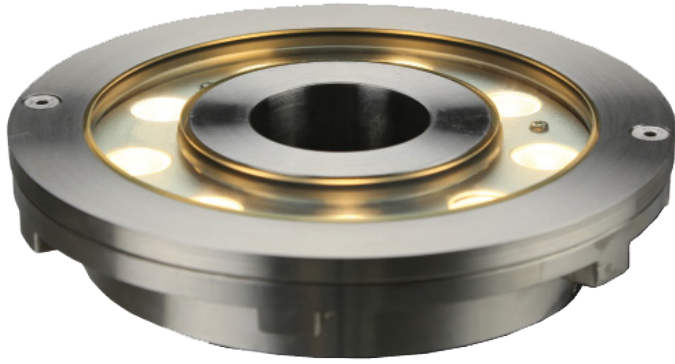

underwater

RIO | oslo

SATURN

12/20W LED

FL6

INTERNAL DMX

SATURN FL6 :

The SATURN FL6 Series of LED Fountain Fixtures are specifically designed to be used on outdoor fountains. The FL6 is designed for wet fountain applications. Simply attach the ring to a fountain nozzle and it will evenly illuminate the fountain jet.

- 5-year warranty
- Long life : 30,000 hours | Power Factor : >0.9
- Internal integrated DMX for easy wiring and installation

SPECIFICATIONS

Housing & Trim Ring	Stainless steel 304
Cable Gland	IP68 imported
Environment	up to 5m depth
Cover Lens	10mm thick tempered glass
LED	CREE High Powered w/optical lens
Driver	Single color—1 circuit RGB 3in1—3 circuits
Cord	OSLO Warm White—(1)18/2 @ 6ft RIO RGB—(2)18/2 @ 6ft
Cord Termination	OSLO Warm White—(1)Tinned wire ends RIO RGB—(2)Tinned wire ends
Mounting Hole	ø1.97"