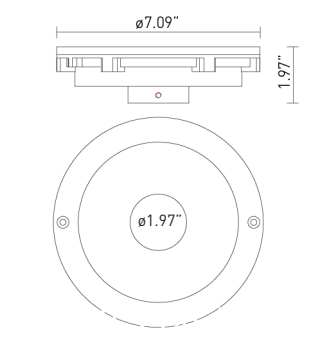

### SPECIFICATIONS

Housing & Trim Ring	Stainless steel 304
Cable Gland	IP68 imported
Environment	up to 5m depth
Cover Lens	10mm thick tempered glass
LED	CREE High Powered w/optical lens
Driver	<b>Single color</b> —1 circuit <b>RGB 3in1</b> —3 circuits
Cord	<b>OSLO Warm White</b> —(1)18/2 @ 6ft <b>RIO RGB</b> —(2)18/2 @ 6ft
Cord Termination	<b>OSLO Warm White</b> —(1)Tinned wire ends <b>RIO RGB</b> —(2)Tinned wire ends
Mounting Hole	ø1.97"

### DIMENSIONS

Model Number	LED Array	Input Voltage	Color	Beam Angle	Cord Termination	Max Power	LUM Flux
FL6-L91-1AWA-S-06HW	9 x 1W	12VAC	Warm White 3000K	12°	2-wire	12W	810
FL6-L91-1ACA-S-06HW	9 x 1W	12VAC	Cool White 6000K	12°	2-wire	12W	990
FL6-L92-2DXA-S-06HW	9 x 2W	24VDC	RGB	12°	(2) 2-wire	26W	Variable
FL6-L92-1AWA-S-06HW	9 x 2W	12VAC	Warm White 3000K	12°	2-wire	20W	1606
FL6-L92-1ACA-S-06HW	9 x 2W	12VAC	Cool White 6000K	12°	2-wire	20W	1890