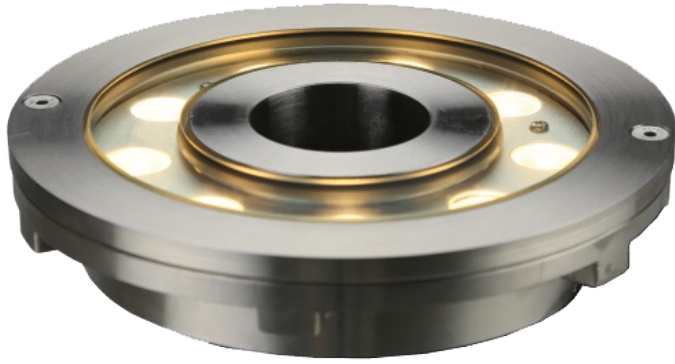

underwater

RIO | oslo

SATURN

12/20W LED

FL6

INTERNAL DMX

SATURN FL6 :

The SATURN FL6 Series of LED Fountain Fixtures are specifically designed to be used on outdoor fountains. The FL6 is designed for wet fountain applications. Simply attach the ring to a fountain nozzle and it will evenly illuminate the fountain jet.

- 5-year warranty
- Long life : 30,000 hours | Power Factor : ≥ 0.9
- Internal integrated DMX for easy wiring and installation

SPECIFICATIONS

Housing & Trim Ring	Stainless steel 304
Cable Gland	IP68 imported
Environment	up to 5m depth
Cover Lens	10mm thick tempered glass
LED	CREE High Powered w/optical lens
Driver	Single color —1 circuit RGB 3in1 —3 circuits
Cord	OSLO Warm White —(1)18/2 @ 6ft RIO RGB —(2)18/2 @ 6ft
Cord Termination	OSLO Warm White —(1)Tinned wire ends RIO RGB —(2)Tinned wire ends
Mounting Hole	$\phi 1.97''$

PHOTOMETRICS

DIMENSIONS

Model Number	LED Array	Input Voltage	Color	Beam Angle	Cord Termination	Max Power	LUM Flux
FL6-L91-1AWA-S-06HW	9 x 1W	12VAC	Warm White 3000K	12°	2-wire	12W	810
FL6-L91-1ACA-S-06HW	9 x 1W	12VAC	Cool White 6000K	12°	2-wire	12W	990
FL6-L92-2DXA-S-06HW	9 x 2W	24VDC	RGB	12°	(2) 2-wire	26W	Variable
FL6-L92-1AWA-S-06HW	9 x 2W	12VAC	Warm White 3000K	12°	2-wire	20W	1606
FL6-L92-1ACA-S-06HW	9 x 2W	12VAC	Cool White 6000K	12°	2-wire	20W	1890