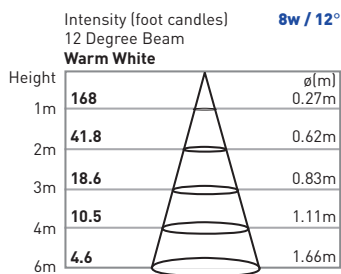

### DIMENSIONS

Model Number	LED Array	Input Voltage	Color	Beam Angle	Cord Termination	Max Power	LUM Flux
FL6-L91-1AWA-S-06HW	9 x 1W	12VAC	Warm White 3000K	12°	2-wire	12W	810
FL6-L91-1ACA-S-06HW	9 x 1W	12VAC	Cool White 6000K	12°	2-wire	12W	990
FL6-L92-2DXA-S-06HW	9 x 2W	24VDC	RGB	12°	(2) 2-wire	26W	Variable
FL6-L92-1AWA-S-06HW	9 x 2W	12VAC	Warm White 3000K	12°	2-wire	20W	1606
FL6-L92-1ACA-S-06HW	9 x 2W	12VAC	Cool White 6000K	12°	2-wire	20W	1890