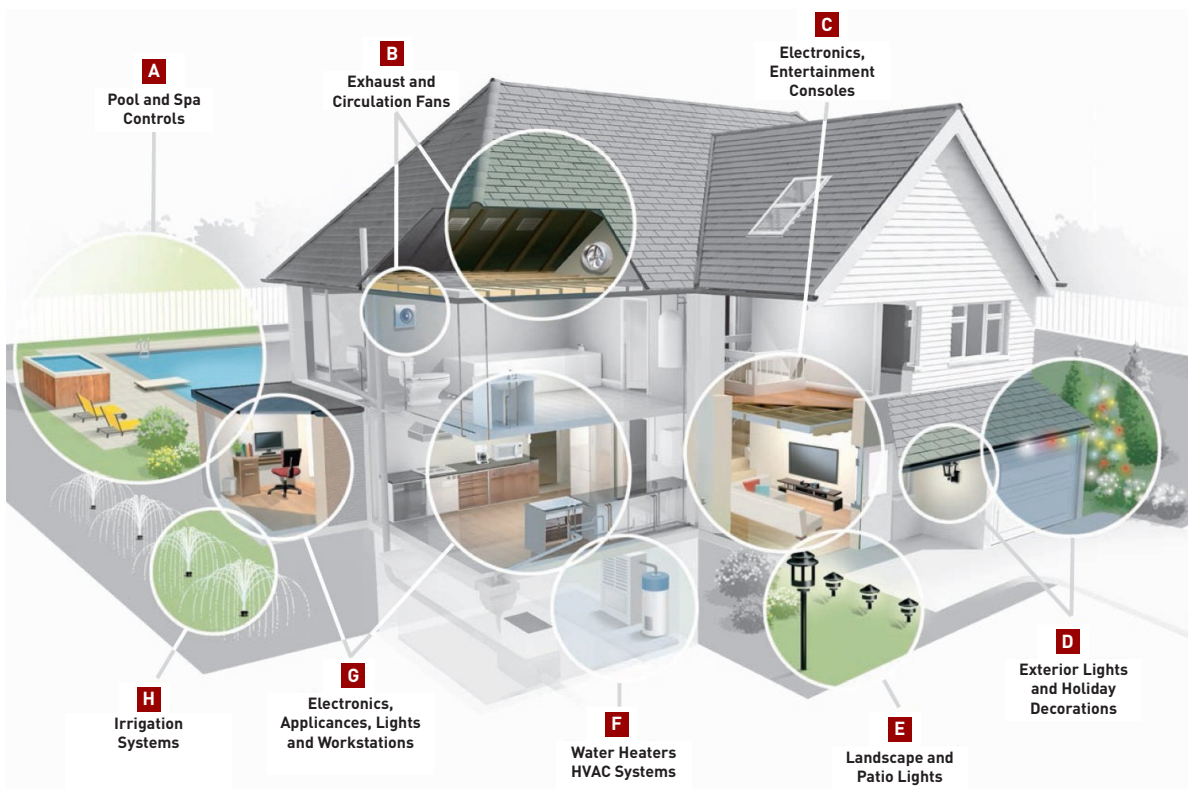

WiFi

GEMINI

Astronomical Timer

GM

Control and monitor your lights and appliances with your smartphone from anywhere with the Gemini WiFi Astronomical Timer! With Gemini smart switches, wirelessly connect all of your favorite devices using our simple, feature-filled product. No need to buy special electronics--the Gemini indoor Wi-Fi light switch retrofits your existing electrical devices to completely modernize your home, at affordable prices. Control the Gemini devices from anywhere - at home or on the go using Wi-Fi network or mobile internet (3G/4G/LTE). There are no set-up fees and no monthly charges.

Easy integration with IFX line of products. Including OmegaPro TR Series Transformers

- Control electrical devices from anywhere - anytime
- Turn on and off lights using your smartphone or tablet
- Expand your Gemini system by adding up to 12 smart switches
- Affordable home automation - works with your existing Wi-Fi router and free ECO app
- Programming options include - multiple on/off settings, countdown, random vacation, and sunrise/sunset schedules
- Automate outdoor lights or holiday decorations to give your home that lived in look
- Ratings: 125-Volt / 60-Hertz, 1000-Watt Tungsten, 15-Amp Resistive, 1/2-Horsepower

GEMINI

All the GM Series astronomic timers integrate with the ECO PLUGS app, but each version of the GEMINI is suited for different locations.

	GM-1	GM-2	GM-3	GM-4
Location	Indoor Outlet	Indoor Outlet	Indoor Single gang box	Outdoor
Max Amps	15A	15A	15A	15A
Voltage	125VAC	125VAC	125VAC	125VAC
Max Watts	1000W	1000W	1000W	1000W
Programmable Timer	✓	✓	✓	✓
Countdown Timer	✓	✓	✓	✓
Astronomic Timer	✓	✓	✓	✓
Outlet Style	Front face 3-prong	Bottom 3-prong	N/A Hard wired	Bottom (2) 3-prong