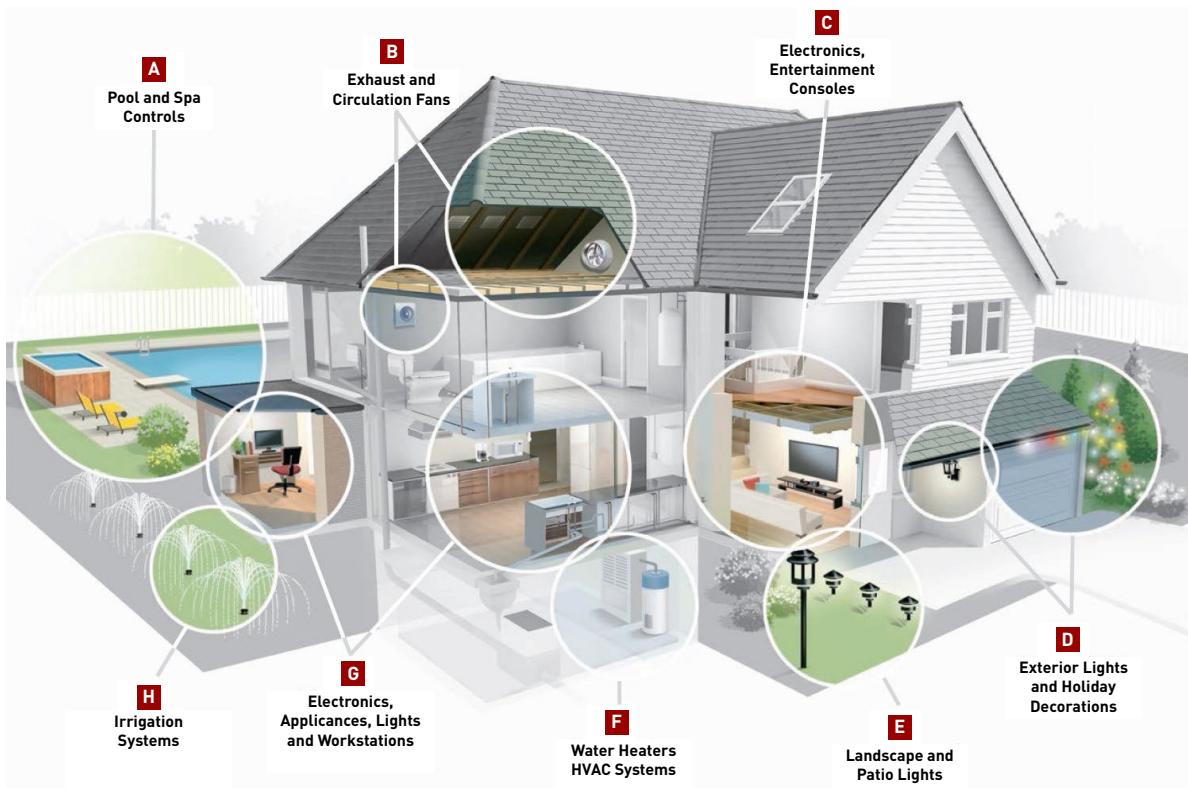

accessories

WiFi

# GEMINI Astronomical Timer

Control and monitor your lights and appliances with your smartphone from anywhere with the Gemini WiFi Astronomical Timer! With Gemini smart switches, wirelessly connect all of your favorite devices using our simple, feature-filled product. No need to buy special electronics--the Gemini indoor Wi-Fi light switch retrofits your existing electrical devices to completely modernize your home, at affordable prices. Control the Gemini devices from anywhere - at home or on the go using Wi-Fi network or mobile internet (3G/4G/LTE). There are no set-up fees and no monthly charges.

### Easy integration with IFX line of products. Including OmegaPro TR Series Transformers

- Control electrical devices from anywhere - anytime
- Turn on and off lights using your smartphone or tablet
- Expand your Gemini system by adding up to 12 smart switches
- Affordable home automation - works with your existing Wi-Fi router and free ECO app
- Programming options include - multiple on/off settings, countdown, random vacation, and sunrise/sunset schedules
- Automate outdoor lights or holiday decorations to give your home that lived in look
- Ratings: 125-Volt / 60-Hertz, 1000-Watt Tungsten, 15-Amp Resistive, 1/2-Horsepower