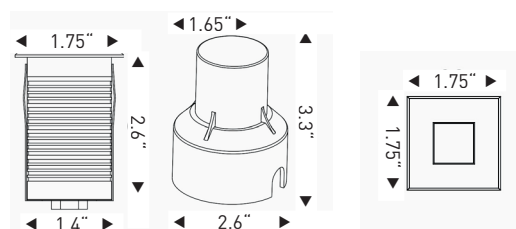

in grade

oslo

TUCSON

.5/2W LED

IG14

TUCSON IG14 :

The TUCSON IG14 Series of LED In Grade fixtures are great marker lights for any location. These compact, wide beam spread LED fixtures put out a nice soft indirect light that makes them perfect to lay down for pathways to mark out the path.

Comes with optional PVC mounting sleeve.

- 5-year warranty
- Long life : 50,000 hours

SPECIFICATIONS

Housing	Die cast aluminum, gray powder coat
Trim Ring	316# stainless steel
Glass	Step-tempered clear glass T=5mm
Loading Capacity	Exert force of Ø $\frac{1}{2}$ =250 pounds
Lens	Optical lens efficiency \geq 85%
Cable Gland	IP68 PG-9 copper and nickel coated
Waterproof Seal	Molded shaped double silicone seal
LED	0.5W —CREE XP-E 2W —OSRAM
Driver	Single color —1 circuit
Cord	6 ft
Cord Termination	OSLO Warm White —Tinned wire ends
Mounting Sleeve	Ø32 PVC

PHOTOMETRICS

DIMENSIONS

Model Number	LED Array	Input Voltage	Color	Beam Angle	Trim Ring	Max Power	LUM Flux
IG14-L1.5-1AWF-S-06HW	1 x .5W	12VAC	Warm White 3000K	120°	Round	0.8W	9.6
IG14S-L1.5-1AWF-S-06HW	1 x .5W	12VAC	Warm White 3000K	120°	Square	0.8W	9.6
IG14-L12-1AWF-S-06HW	1 x 2W	12VAC	Warm White 3000K	120°	Round	2.5W	25
IG14S-L12-1AWF-S-06HW	1 x 2W	12VAC	Warm White 3000K	120°	Square	2.5W	25