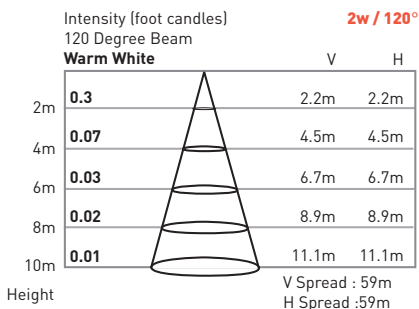

in grade

oslo

TUCSON

.5/2W LED

IG14

TUCSON IG14 :

The TUCSON IG14 Series of LED In Grade fixtures are great marker lights for any location. These compact, wide beam spread LED fixtures put out a nice soft indirect light that makes them perfect to lay down for pathways to mark out the path.

Comes with optional PVC mounting sleeve.

- 5-year warranty
- Long life : 50,000 hours

SPECIFICATIONS

Housing	Die cast aluminum, gray powder coat
Trim Ring	316# stainless steel
Glass	Step-tempered clear glass T=5mm
Loading Capacity	Exert force of Ø $\frac{1}{2}$ =250 pounds
Lens	Optical lens efficiency \geq 85%
Cable Gland	IP68 PG-9 copper and nickel coated
Waterproof Seal	Molded shaped double silicone seal
LED	0.5W —CREE XP-E 2W —OSRAM
Driver	Single color —1 circuit
Cord	6 ft
Cord Termination	OSLO Warm White —Tinned wire ends
Mounting Sleeve	Ø32 PVC

PHOTOMETRICS

DIMENSIONS

Model Number	LED Array	Input Voltage	Color	Beam Angle	Trim Ring	Max Power	LUM Flux
IG14-L1.5-1AWF-S-06HW	1 x .5W	12VAC	Warm White 3000K	120°	Round	0.8W	9.6
IG14S-L1.5-1AWF-S-06HW	1 x .5W	12VAC	Warm White 3000K	120°	Square	0.8W	9.6
IG14-L12-1AWF-S-06HW	1 x 2W	12VAC	Warm White 3000K	120°	Round	2.5W	25
IG14S-L12-1AWF-S-06HW	1 x 2W	12VAC	Warm White 3000K	120°	Square	2.5W	25