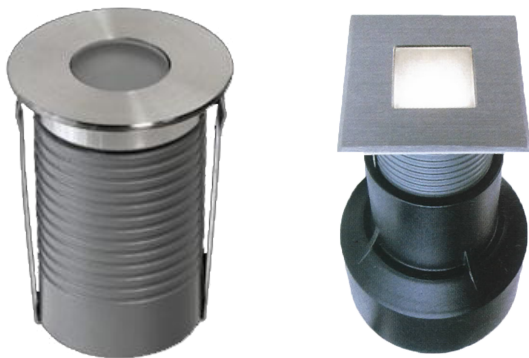

in grade

oslo

TUCSON

.5/2W LED

IG14

TUCSON IG14 :

The TUCSON IG14 Series of LED In Grade fixtures are great marker lights for any location. These compact, wide beam spread LED fixtures put out a nice soft indirect light that makes them perfect to lay down for pathways to mark out the path.

Comes with optional PVC mounting sleeve.

- 5-year warranty
- Long life : 50,000 hours

SPECIFICATIONS

Housing	Die cast aluminum, gray powder coat
Trim Ring	316# stainless steel
Glass	Step-tempered clear glass T=5mm
Loading Capacity	Exert force of Ø $\frac{1}{2}$ =250 pounds
Lens	Optical lens efficiency \geq 85%
Cable Gland	IP68 PG-9 copper and nickel coated
Waterproof Seal	Molded shaped double silicone seal
LED	0.5W —CREE XP-E 2W —OSRAM
Driver	Single color —1 circuit
Cord	6 ft
Cord Termination	OSLO Warm White —Tinned wire ends
Mounting Sleeve	Ø32 PVC

PHOTOMETRICS

DIMENSIONS

Model Number	LED Array	Input Voltage	Color	Beam Angle	Trim Ring	Max Power	LUM Flux
IG14-L1.5-1AWF-S-06HW	1 x .5W	12VAC	Warm White 3000K	120°	Round	0.8W	9.6
IG14S-L1.5-1AWF-S-06HW	1 x .5W	12VAC	Warm White 3000K	120°	Square	0.8W	9.6
IG14-L12-1AWF-S-06HW	1 x 2W	12VAC	Warm White 3000K	120°	Round	2.5W	25
IG14S-L12-1AWF-S-06HW	1 x 2W	12VAC	Warm White 3000K	120°	Square	2.5W	25