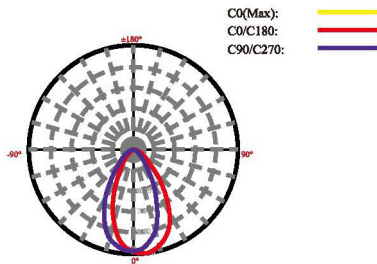

in grade

oslo

TUCSON

.5/2W LED

IG14

TUCSON IG14 :

The TUCSON IG14 Series of LED In Grade fixtures are great marker lights for any location. These compact, wide beam spread LED fixtures put out a nice soft indirect light that makes them perfect to lay down for pathways to mark out the path.

Comes with optional PVC mounting sleeve.

- 5-year warranty
- Long life : 50,000 hours

SPECIFICATIONS

Housing	Die cast aluminum, gray powder coat
Trim Ring	316# stainless steel
Glass	Step-tempered clear glass T=5mm
Loading Capacity	Exert force of Ø $\frac{1}{2}$ =250 pounds
Lens	Optical lens efficiency \geq 85%
Cable Gland	IP68 PG-9 copper and nickel coated
Waterproof Seal	Molded shaped double silicone seal
LED	0.5W —CREE XP-E 2W —OSRAM
Driver	Single color —1 circuit
Cord	6 ft
Cord Termination	OSLO Warm White —Tinned wire ends
Mounting Sleeve	Ø32 PVC

PHOTOMETRICS

DIMENSIONS

Model Number	LED Array	Input Voltage	Color	Beam Angle	Trim Ring	Max Power	LUM Flux
IG14-L1.5-1AWF-S-06HW	1 x .5W	12VAC	Warm White 3000K	120°	Round	0.8W	9.6
IG14S-L1.5-1AWF-S-06HW	1 x .5W	12VAC	Warm White 3000K	120°	Square	0.8W	9.6
IG14-L12-1AWF-S-06HW	1 x 2W	12VAC	Warm White 3000K	120°	Round	2.5W	25
IG14S-L12-1AWF-S-06HW	1 x 2W	12VAC	Warm White 3000K	120°	Square	2.5W	25