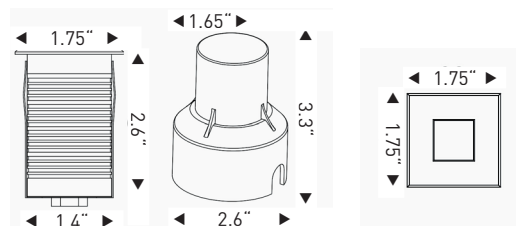

in grade

oslo

TUCSON

.5/2W LED

IG14

TUCSON IG14 :

The TUCSON IG14 Series of LED In Grade fixtures are great marker lights for any location. These compact, wide beam spread LED fixtures put out a nice soft indirect light that makes them perfect to lay down for pathways to mark out the path.

Comes with optional PVC mounting sleeve.

- 5-year warranty
- Long life : 50,000 hours

SPECIFICATIONS

Housing	Die cast aluminum, gray powder coat
Trim Ring	316# stainless steel
Glass	Step-tempered clear glass T=5mm
Loading Capacity	Exert force of Ø $\frac{1}{2}$ =250 pounds
Lens	Optical lens efficiency \geq 85%
Cable Gland	IP68 PG-9 copper and nickel coated
Waterproof Seal	Molded shaped double silicone seal
LED	0.5W —CREE XP-E 2W —OSRAM
Driver	Single color —1 circuit
Cord	6 ft
Cord Termination	OSLO Warm White —Tinned wire ends
Mounting Sleeve	Ø32 PVC

PHOTOMETRICS

DIMENSIONS

Model Number	LED Array	Input Voltage	Color	Beam Angle	Trim Ring	Max Power	LUM Flux
IG14-L1.5-1AWF-S-06HW	1 x .5W	12VAC	Warm White 3000K	120°	Round	0.8W	9.6
IG14S-L1.5-1AWF-S-06HW	1 x .5W	12VAC	Warm White 3000K	120°	Square	0.8W	9.6
IG14-L12-1AWF-S-06HW	1 x 2W	12VAC	Warm White 3000K	120°	Round	2.5W	25
IG14S-L12-1AWF-S-06HW	1 x 2W	12VAC	Warm White 3000K	120°	Square	2.5W	25