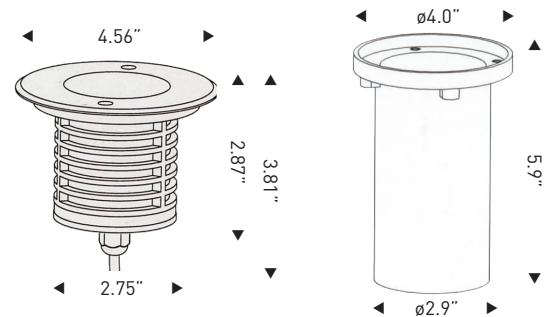

DIMENSIONS

Model Number	LED Array	Input Voltage	Color	Beam Angle	Cord Termination	Max Power	LUM Flux
IG3-L32-1AWC-S-20HW	3 x 2W	12VAC	Warm White 3000K	30°	2-wire	5.6W	376
IG3-L32-1AWW-S-20HW	3 x 2W	12VAC	Warm White 3000K	ASY 45°x35°	2-wire	5.6W	376
IG3-L32-2DXC-S-201M	3 x 2W	24VDC	RGB	30°	Male QC Plug	7.7W	Variable
IG3-L32-2DXW-S-201M	3 x 2W	24VDC	RGB	ASY 45°x35°	Male QC Plug	7.7W	Variable

illuminfx reserves the right to make changes to specifications at any time with or without notice

casper IG3 2015 | © 2015 illuminfx
www.illuminfx.com | 585 - 254 - 8010