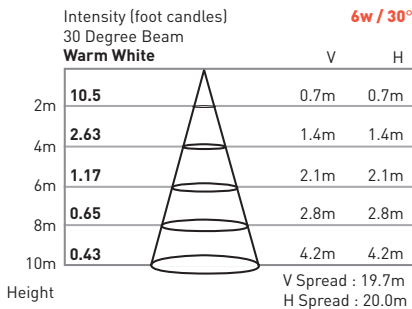

in grade

RIO | oslo

CASPER

6W LED

IG3

CASPER IG3 :

The CASPER IG3 Series of LED In Grade fixtures are perfect for any hardscape illumination application. This compact, yet powerful 6W fixture is great for pergolas, columns, building facades, and different types of plants.

- 5-year warranty
- Long life : 50,000 hours

SPECIFICATIONS

Housing	Die cast aluminum, gray powder coat
Trim Ring	316# stainless steel
Glass	Step-tempered clear glass T=8mm
Loading Capacity	Exert force of $\varnothing\frac{3}{4}$ =2021 pounds
Cable Gland	IP68 PG-9 PVC
Waterproof Seal	Molded shaped double silicone seal
LED	T0 power type
Driver	Single color —1 circuit RGB 3in1 —3 circuits
Cord	20 ft
Cord Termination	OSLO Warm White —Tinned wire ends RIO RGB —Male IP68 Quick-Connect
Mounting Sleeve	015 PVC

PHOTOMETRICS

DIMENSIONS

Model Number	LED Array	Input Voltage	Color	Beam Angle	Cord Termination	Max Power	LUM Flux
IG3-L32-1AWC-S-20HW	3 x 2W	12VAC	Warm White 3000K	30°	2-wire	5.6W	376
IG3-L32-1AWW-S-20HW	3 x 2W	12VAC	Warm White 3000K	ASY 45°x35°	2-wire	5.6W	376
IG3-L32-2DXC-S-201M	3 x 2W	24VDC	RGB	30°	Male QC Plug	7.7W	Variable
IG3-L32-2DXW-S-201M	3 x 2W	24VDC	RGB	ASY 45°x35°	Male QC Plug	7.7W	Variable