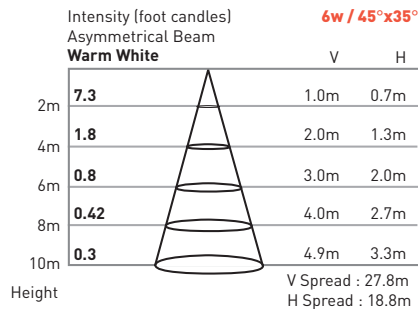

in grade

RIO | oslo

CASPER

6W LED

IG3

CASPER IG3 :

The CASPER IG3 Series of LED In Grade fixtures are perfect for any hardscape illumination application. This compact, yet powerful 6W fixture is great for pergolas, columns, building facades, and different types of plants.

- 5-year warranty
- Long life : 50,000 hours

SPECIFICATIONS

Housing	Die cast aluminum, gray powder coat
Trim Ring	316# stainless steel
Glass	Step-tempered clear glass T=8mm
Loading Capacity	Exert force of $\varnothing\frac{3}{4}$ =2021 pounds
Cable Gland	IP68 PG-9 PVC
Waterproof Seal	Molded shaped double silicone seal
LED	T0 power type
Driver	Single color —1 circuit RGB 3in1 —3 circuits
Cord	20 ft
Cord Termination	OSLO Warm White —Tinned wire ends RIO RGB —Male IP68 Quick-Connect
Mounting Sleeve	015 PVC

PHOTOMETRICS

DIMENSIONS

Model Number	LED Array	Input Voltage	Color	Beam Angle	Cord Termination	Max Power	LUM Flux
IG3-L32-1AWC-S-20HW	3 x 2W	12VAC	Warm White 3000K	30°	2-wire	5.6W	376
IG3-L32-1AWW-S-20HW	3 x 2W	12VAC	Warm White 3000K	ASY 45°x35°	2-wire	5.6W	376
IG3-L32-2DXC-S-201M	3 x 2W	24VDC	RGB	30°	Male QC Plug	7.7W	Variable
IG3-L32-2DXW-S-201M	3 x 2W	24VDC	RGB	ASY 45°x35°	Male QC Plug	7.7W	Variable