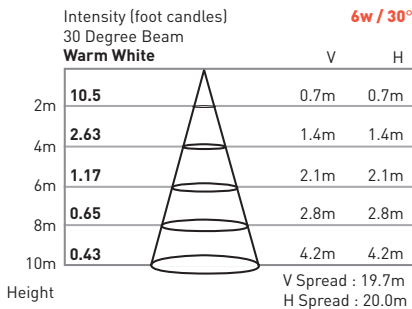

PHOTOMETRICS