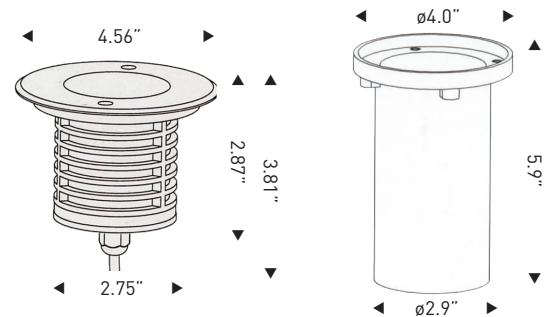

in grade

RIO | oslo

CASPER

6W LED

IG3

CASPER IG3 :

The CASPER IG3 Series of LED In Grade fixtures are perfect for any hardscape illumination application. This compact, yet powerful 6W fixture is great for pergolas, columns, building facades, and different types of plants.

- 5-year warranty
- Long life : 50,000 hours

SPECIFICATIONS

Housing	Die cast aluminum, gray powder coat
Trim Ring	316# stainless steel
Glass	Step-tempered clear glass T=8mm
Loading Capacity	Exert force of $\varnothing\frac{3}{4}$ =2021 pounds
Cable Gland	IP68 PG-9 PVC
Waterproof Seal	Molded shaped double silicone seal
LED	T0 power type
Driver	Single color —1 circuit RGB 3in1 —3 circuits
Cord	20 ft
Cord Termination	OSLO Warm White —Tinned wire ends RIO RGB —Male IP68 Quick-Connect
Mounting Sleeve	015 PVC

PHOTOMETRICS

DIMENSIONS

Model Number	LED Array	Input Voltage	Color	Beam Angle	Cord Termination	Max Power	LUM Flux
IG3-L32-1AWC-S-20HW	3 x 2W	12VAC	Warm White 3000K	30°	2-wire	5.6W	376
IG3-L32-1AWW-S-20HW	3 x 2W	12VAC	Warm White 3000K	ASY 45°x35°	2-wire	5.6W	376
IG3-L32-2DXC-S-201M	3 x 2W	24VDC	RGB	30°	Male QC Plug	7.7W	Variable
IG3-L32-2DXW-S-201M	3 x 2W	24VDC	RGB	ASY 45°x35°	Male QC Plug	7.7W	Variable