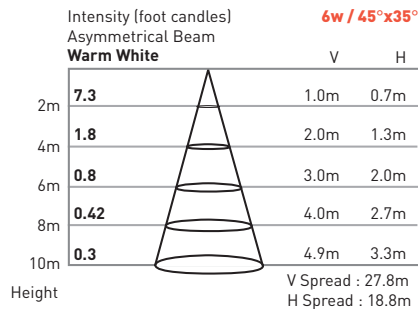

PHOTOMETRICS