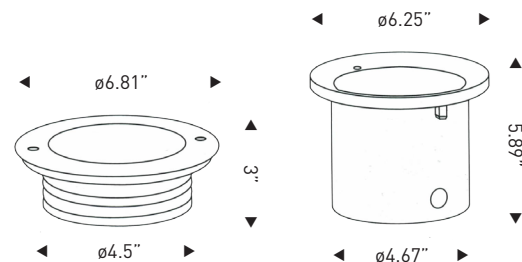

- 5-year warranty
- Long life : 50,000 hours

SPECIFICATIONS

Housing	Die cast aluminum, gray powder coat
Trim Ring	316# stainless steel
Glass	Step-tempered clear glass T=8mm
Loading Capacity	Excert force of $0\frac{2}{5}=2467$ pounds
Cable Gland	IP68 PG-9 PVC
Waterproof Seal	Molded shaped double silicone seal
LED	Single color — CREE XP-E RGB 3in1 —TQ power
Driver	Single color —1 circuit RGB 3in1 —3 circuits
Cord	20 ft
Cord Termination	OSLO Warm White —Tinned wire ends RIO RGB —Male IP68 Quick-Connect
Mounting Sleeve	016 PVC

PHOTOMETRICS

DIMENSIONS

Model Number	LED Array	Input Voltage	Color	Beam Angle	Cord Termination	Max Power	LUM Flux
IG4-L62-1AWC-S-20HW	6 x 2W	12VAC	Warm White 3000K	30°	2-wire	13.5W	783
IG4-L62-1AWW-S-20HW	6 x 2W	12VAC	Warm White 3000K	ASY 45°x35°	2-wire	13.5W	783
IG4-L62-2DXC-S-201M	6 x 2W	24VDC	RGB	30°	Male QC Plug	16.8W	Variable
IG4-L62-2DXW-S-201M	6 x 2W	24VDC	RGB	ASY 45°x35°	Male QC Plug	16.8W	Variable