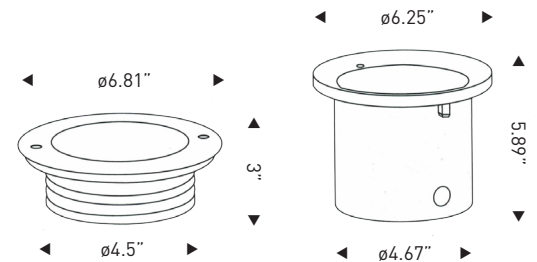

- 5-year warranty
- Long life : 50,000 hours

SPECIFICATIONS

Housing	Die cast aluminum, gray powder coat
Trim Ring	316# stainless steel
Glass	Step-tempered clear glass T=8mm
Loading Capacity	Excert force of $0\frac{2}{5}=2467$ pounds
Cable Gland	IP68 PG-9 PVC
Waterproof Seal	Molded shaped double silicone seal
LED	Single color — CREE XP-E RGB 3in1 —TQ power
Driver	Single color —1 circuit RGB 3in1 —3 circuits
Cord	20 ft
Cord Termination	OSLO Warm White —Tinned wire ends RIO RGB —Male IP68 Quick-Connect
Mounting Sleeve	016 PVC

PHOTOMETRICS

DIMENSIONS

Model Number	LED Array	Input Voltage	Color	Beam Angle	Cord Termination	Max Power	LUM Flux
IG4-L62-1AWC-S-20HW	6 x 2W	12VAC	Warm White 3000K	30°	2-wire	13.5W	783
IG4-L62-1AWW-S-20HW	6 x 2W	12VAC	Warm White 3000K	ASY 45°x35°	2-wire	13.5W	783
IG4-L62-2DXC-S-201M	6 x 2W	24VDC	RGB	30°	Male QC Plug	16.8W	Variable
IG4-L62-2DXW-S-201M	6 x 2W	24VDC	RGB	ASY 45°x35°	Male QC Plug	16.8W	Variable