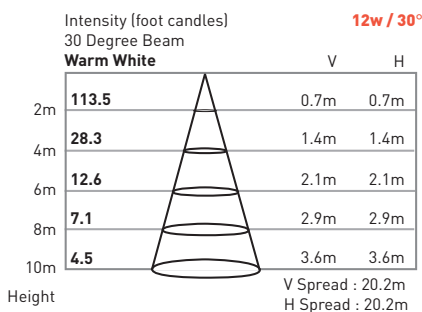

in grade

RIO | oslo

CASPER

12W LED

IG4

CASPER IG4 :

The CASPER IG4 Series of LED In Grade fixtures are perfect for any hardscape illumination application. This compact, yet powerful 12W fixture is great for larger wall washing jobs.

- 5-year warranty
- Long life : 50,000 hours

SPECIFICATIONS

Housing	Die cast aluminum, gray powder coat
Trim Ring	316# stainless steel
Glass	Step-tempered clear glass T=8mm
Loading Capacity	Excert force of $0\frac{2}{5}=2467$ pounds
Cable Gland	IP68 PG-9 PVC
Waterproof Seal	Molded shaped double silicone seal
LED	Single color — CREE XP-E RGB 3in1 —TQ power
Driver	Single color —1 circuit RGB 3in1 —3 circuits
Cord	20 ft
Cord Termination	OSLO Warm White —Tinned wire ends RIO RGB —Male IP68 Quick-Connect
Mounting Sleeve	016 PVC

PHOTOMETRICS

DIMENSIONS

Model Number	LED Array	Input Voltage	Color	Beam Angle	Cord Termination	Max Power	LUM Flux
IG4-L62-1AWC-S-20HW	6 x 2W	12VAC	Warm White 3000K	30°	2-wire	13.5W	783
IG4-L62-1AWW-S-20HW	6 x 2W	12VAC	Warm White 3000K	ASY 45°x35°	2-wire	13.5W	783
IG4-L62-2DXC-S-201M	6 x 2W	24VDC	RGB	30°	Male QC Plug	16.8W	Variable
IG4-L62-2DXW-S-201M	6 x 2W	24VDC	RGB	ASY 45°x35°	Male QC Plug	16.8W	Variable