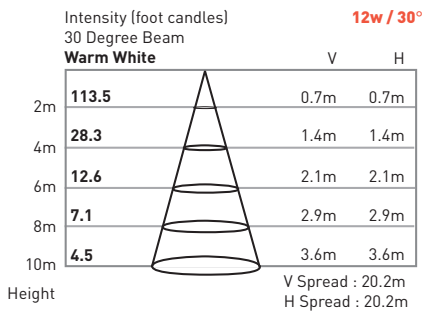

in grade

RIO | oslo

CASPER

12W LED

IG4

CASPER IG4 :

The CASPER IG4 Series of LED In Grade fixtures are perfect for any hardscape illumination application. This compact, yet powerful 12W fixture is great for larger wall washing jobs.

- 5-year warranty
- Long life : 50,000 hours

SPECIFICATIONS

Housing	Die cast aluminum, gray powder coat
Trim Ring	316# stainless steel
Glass	Step-tempered clear glass T=8mm
Loading Capacity	Excert force of $0\frac{2}{5}=2467$ pounds
Cable Gland	IP68 PG-9 PVC
Waterproof Seal	Molded shaped double silicone seal
LED	Single color — CREE XP-E RGB 3in1 —TQ power
Driver	Single color —1 circuit RGB 3in1 —3 circuits
Cord	20 ft
Cord Termination	OSLO Warm White —Tinned wire ends RIO RGB —Male IP68 Quick-Connect
Mounting Sleeve	016 PVC

PHOTOMETRICS

DIMENSIONS

Model Number	LED Array	Input Voltage	Color	Beam Angle	Cord Termination	Max Power	LUM Flux
IG4-L62-1AWC-S-20HW	6 x 2W	12VAC	Warm White 3000K	30°	2-wire	13.5W	783
IG4-L62-1AWW-S-20HW	6 x 2W	12VAC	Warm White 3000K	ASY 45°x35°	2-wire	13.5W	783
IG4-L62-2DXC-S-201M	6 x 2W	24VDC	RGB	30°	Male QC Plug	16.8W	Variable
IG4-L62-2DXW-S-201M	6 x 2W	24VDC	RGB	ASY 45°x35°	Male QC Plug	16.8W	Variable