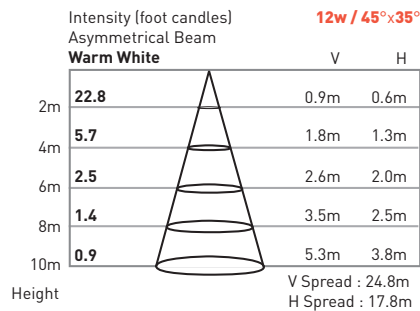

in grade

RIO | oslo

CASPER

12W LED

IG4

CASPER IG4 :

The CASPER IG4 Series of LED In Grade fixtures are perfect for any hardscape illumination application. This compact, yet powerful 12W fixture is great for larger wall washing jobs.

- 5-year warranty
- Long life : 50,000 hours

SPECIFICATIONS

Housing	Die cast aluminum, gray powder coat
Trim Ring	316# stainless steel
Glass	Step-tempered clear glass T=8mm
Loading Capacity	Excert force of $0\frac{2}{5}=2467$ pounds
Cable Gland	IP68 PG-9 PVC
Waterproof Seal	Molded shaped double silicone seal
LED	Single color — CREE XP-E RGB 3in1 —TQ power
Driver	Single color —1 circuit RGB 3in1 —3 circuits
Cord	20 ft
Cord Termination	OSLO Warm White —Tinned wire ends RIO RGB —Male IP68 Quick-Connect
Mounting Sleeve	016 PVC

PHOTOMETRICS

DIMENSIONS

Model Number	LED Array	Input Voltage	Color	Beam Angle	Cord Termination	Max Power	LUM Flux
IG4-L62-1AWC-S-20HW	6 x 2W	12VAC	Warm White 3000K	30°	2-wire	13.5W	783
IG4-L62-1AWW-S-20HW	6 x 2W	12VAC	Warm White 3000K	ASY 45°x35°	2-wire	13.5W	783
IG4-L62-2DXC-S-201M	6 x 2W	24VDC	RGB	30°	Male QC Plug	16.8W	Variable
IG4-L62-2DXW-S-201M	6 x 2W	24VDC	RGB	ASY 45°x35°	Male QC Plug	16.8W	Variable