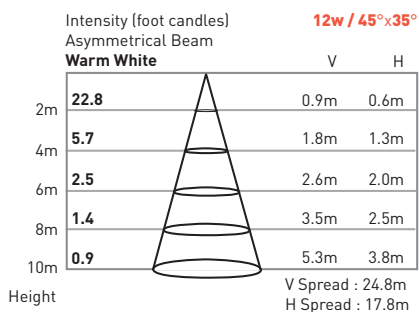

in grade

RIO | oslo

CASPER

12W LED

IG4

CASPER IG4 :

The CASPER IG4 Series of LED In Grade fixtures are perfect for any hardscape illumination application. This compact, yet powerful 12W fixture is great for larger wall washing jobs.

- 5-year warranty
- Long life : 50,000 hours

SPECIFICATIONS

Housing	Die cast aluminum, gray powder coat
Trim Ring	316# stainless steel
Glass	Step-tempered clear glass T=8mm
Loading Capacity	Excert force of $0\frac{2}{5}=2467$ pounds
Cable Gland	IP68 PG-9 PVC
Waterproof Seal	Molded shaped double silicone seal
LED	Single color — CREE XP-E RGB 3in1 —TQ power
Driver	Single color —1 circuit RGB 3in1 —3 circuits
Cord	20 ft
Cord Termination	OSLO Warm White —Tinned wire ends RIO RGB —Male IP68 Quick-Connect
Mounting Sleeve	016 PVC

PHOTOMETRICS

DIMENSIONS

Model Number	LED Array	Input Voltage	Color	Beam Angle	Cord Termination	Max Power	LUM Flux
IG4-L62-1AWC-S-20HW	6 x 2W	12VAC	Warm White 3000K	30°	2-wire	13.5W	783
IG4-L62-1AWW-S-20HW	6 x 2W	12VAC	Warm White 3000K	ASY 45°x35°	2-wire	13.5W	783
IG4-L62-2DXC-S-201M	6 x 2W	24VDC	RGB	30°	Male QC Plug	16.8W	Variable
IG4-L62-2DXW-S-201M	6 x 2W	24VDC	RGB	ASY 45°x35°	Male QC Plug	16.8W	Variable