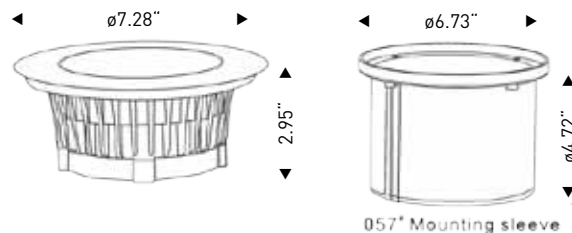

in grade

RIO | oslo

CASPER

24W LED

IG5

SPECIFICATIONS

| | |
|------------------|---|
| Housing | 12" Die cast aluminum, gray powder coat |
| Trim Ring | 316# stainless steel |
| Glass | Step-tempered clear glass T=8mm |
| Lens | Optical lens efficiency ≥85% |
| Cable Gland | IP68 PG-9 PVC |
| Waterproof Seal | EPDM packing w/Silicon rubber gasket |
| LED | T0 power type Single color is OSRAM |
| Driver | Single color —2 circuit RGB 3in1 —6 circuits |
| Cord | 20 ft |
| Cord Termination | OSLO Warm White —Tinned wire ends RIO RGB —Male IP68 Quick-Connect |
| Mounting Sleeve | 057 PVC |
| Loading Capacity | ø ² / ₅ =1728lbs |

DIMENSIONS

CASPER IG5 :

The Casper IG5 Series of LED In Grade fixtures are perfect for any hardscape illumination application. This high output 24W fixture is great for lighting up larger applications such as building facades, large columns, and trees. Comes with optional PVC mounting sleeve.