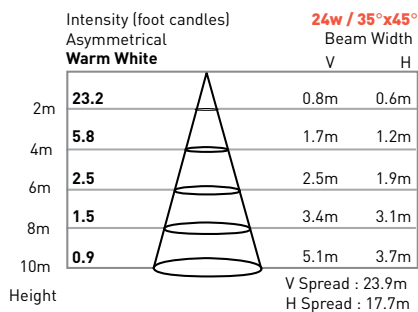

in grade

RIO | oslo

CASPER

24W LED

IG5

SPECIFICATIONS

| | |
|------------------|---|
| Housing | 12" Die cast aluminum, gray powder coat |
| Trim Ring | 316# stainless steel |
| Glass | Step-tempered clear glass T=8mm |
| Lens | Optical lens efficiency ≥85% |
| Cable Gland | IP68 PG-9 PVC |
| Waterproof Seal | EPDM packing w/Silicon rubber gasket |
| LED | T0 power type Single color is OSRAM |
| Driver | Single color —2 circuit RGB 3in1 —6 circuits |
| Cord | 20 ft |
| Cord Termination | OSLO Warm White —Tinned wire ends RIO RGB —Male IP68 Quick-Connect |
| Mounting Sleeve | 057 PVC |
| Loading Capacity | ø ² / ₅ =1728lbs |

DIMENSIONS

CASPER IG5 :

The Casper IG5 Series of LED In Grade fixtures are perfect for any hardscape illumination application. This high output 24W fixture is great for lighting up larger applications such as building facades, large columns, and trees. Comes with optional PVC mounting sleeve.

- Long life : 50,000 hours
- 5 year warranty

PHOTOMETRICS

| Model Number | LED Array | Input Voltage | Color | Beam Angle | Cord Termination | Max Power | LUM Flux |
|----------------------|-----------|---------------|------------------|-------------|------------------|-----------|----------|
| IG5-L122-1AW3-S-06HW | 12 x 2W | 12VAC | Warm White 3000K | 30° | 2-wire | 21.4W | 1269 |
| IG5-L122-1AWW-S-20HW | 12 x 2W | 12VAC | Warm White 3000K | ASY 35°x45° | 2-wire | 21.4W | 1269 |
| IG5-L122-2DX3-S-201M | 12 x 2W | 24VDC | RGB | 30° | Male QC Plug | 20W | Variable |
| IG5-L122-2DXW-S-201M | 12 x 2W | 24VDC | RGB | ASY 35°x45° | Male QC Plug | 20W | Variable |