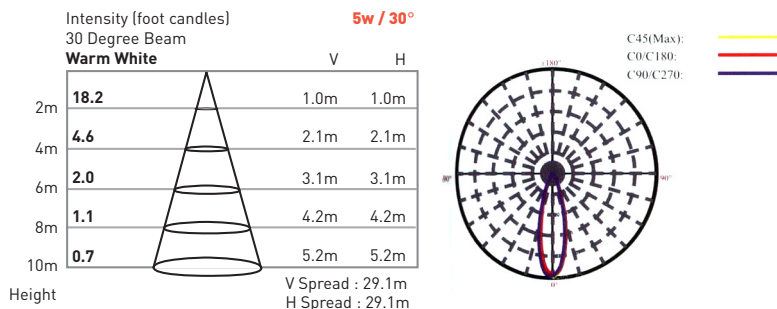

in grade

COB oslo

AUSTIN

5W LED

IG8

SPECIFICATIONS

Housing	Die cast aluminum, gray powder coat
Trim Ring	316# stainless steel
Glass	Step-tempered clear glass T=7mm
Loading Capacity	Exert force of Ø $\frac{1}{2}$ =1320 pounds
Lens	Optical lens efficiency $\geq 90\%$
Cable Gland	Molded shaped silicone seal
Waterproof Seal	Molded shaped silicone seal
LED	Multi chip on board LED
Driver	Single color —1 circuit
Cord	6 ft
Cord Termination	OSLO Warm White —Tinned wire ends
Mounting Sleeve	065 PVC

AUSTIN IG8 :

The AUSTIN IG8 Series of LED In Grade fixtures are great for up-lighting applications. The COB LEDs provide even more lumen output per watt so you can get a greater light output in an extremely small lighting fixture. The IG8 series comes in both square and round trim rings.

- 5-year warranty
- Long life : 50,000 hours

PHOTOMETRICS

DIMENSIONS

Model Number	LED Array	Input Voltage	Color	Beam Angle	Trim Ring	Max Power	LUM Flux
IG8-L15-1AWC-S-06HW	1 x 5W	12VAC	Warm White 3000K	30°	Round	4.8W	294
IG8S-L15-1AWC-S-06HW	1 x 5W	12VAC	Warm White 3000K	30°	Square	4.8W	294