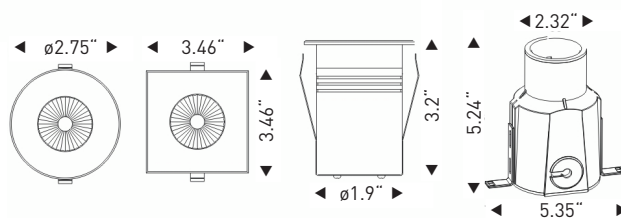

in grade

COB oslo

AUSTIN

5W LED

IG8

SPECIFICATIONS

Housing	Die cast aluminum, gray powder coat
Trim Ring	316# stainless steel
Glass	Step-tempered clear glass T=7mm
Loading Capacity	Exert force of Ø $\frac{1}{2}$ =1320 pounds
Lens	Optical lens efficiency $\geq 90\%$
Cable Gland	Molded shaped silicone seal
Waterproof Seal	Molded shaped silicone seal
LED	Multi chip on board LED
Driver	Single color —1 circuit
Cord	6 ft
Cord Termination	OSLO Warm White —Tinned wire ends
Mounting Sleeve	065 PVC

AUSTIN IG8 :

The AUSTIN IG8 Series of LED In Grade fixtures are great for up-lighting applications. The COB LEDs provide even more lumen output per watt so you can get a greater light output in an extremely small lighting fixture. The IG8 series comes in both square and round trim rings.

- 5-year warranty
- Long life : 50,000 hours

PHOTOMETRICS

DIMENSIONS

Model Number	LED Array	Input Voltage	Color	Beam Angle	Trim Ring	Max Power	LUM Flux
IG8-L15-1AWC-S-06HW	1 x 5W	12VAC	Warm White 3000K	30°	Round	4.8W	294
IG8S-L15-1AWC-S-06HW	1 x 5W	12VAC	Warm White 3000K	30°	Square	4.8W	294