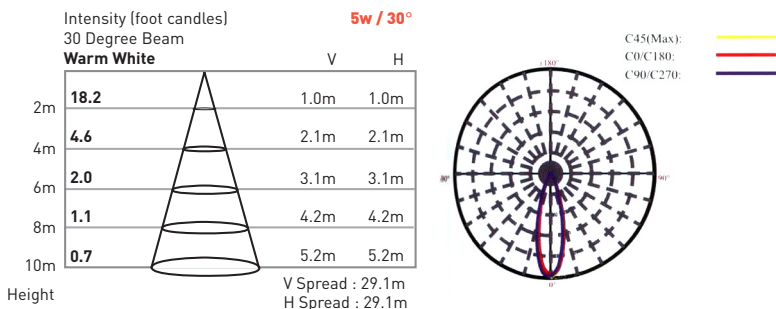

in grade

COB oslo

AUSTIN

5W LED

IG8

SPECIFICATIONS

Housing	Die cast aluminum, gray powder coat
Trim Ring	316# stainless steel
Glass	Step-tempered clear glass T=7mm
Loading Capacity	Exert force of Ø $\frac{1}{2}$ =1320 pounds
Lens	Optical lens efficiency $\geq 90\%$
Cable Gland	Molded shaped silicone seal
Waterproof Seal	Molded shaped silicone seal
LED	Multi chip on board LED
Driver	Single color —1 circuit
Cord	6 ft
Cord Termination	OSLO Warm White —Tinned wire ends
Mounting Sleeve	065 PVC

AUSTIN IG8 :

The AUSTIN IG8 Series of LED In Grade fixtures are great for up-lighting applications. The COB LEDs provide even more lumen output per watt so you can get a greater light output in an extremely small lighting fixture. The IG8 series comes in both square and round trim rings.

- 5-year warranty
- Long life : 50,000 hours

PHOTOMETRICS

DIMENSIONS

Model Number	LED Array	Input Voltage	Color	Beam Angle	Trim Ring	Max Power	LUM Flux
IG8-L15-1AWC-S-06HW	1 x 5W	12VAC	Warm White 3000K	30°	Round	4.8W	294
IG8S-L15-1AWC-S-06HW	1 x 5W	12VAC	Warm White 3000K	30°	Square	4.8W	294