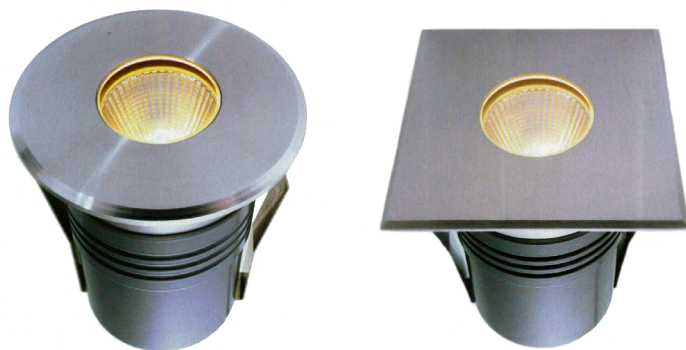

in grade

COB oslo

AUSTIN

5W LED

IG8

SPECIFICATIONS

Housing	Die cast aluminum, gray powder coat
Trim Ring	316# stainless steel
Glass	Step-tempered clear glass T=7mm
Loading Capacity	Exert force of Ø $\frac{1}{2}$ =1320 pounds
Lens	Optical lens efficiency $\geq 90\%$
Cable Gland	Molded shaped silicone seal
Waterproof Seal	Molded shaped silicone seal
LED	Multi chip on board LED
Driver	Single color —1 circuit
Cord	6 ft
Cord Termination	OSLO Warm White —Tinned wire ends
Mounting Sleeve	065 PVC

AUSTIN IG8 :

The AUSTIN IG8 Series of LED In Grade fixtures are great for up-lighting applications. The COB LEDs provide even more lumen output per watt so you can get a greater light output in an extremely small lighting fixture. The IG8 series comes in both square and round trim rings.

- 5-year warranty
- Long life : 50,000 hours

PHOTOMETRICS

DIMENSIONS

Model Number	LED Array	Input Voltage	Color	Beam Angle	Trim Ring	Max Power	LUM Flux
IG8-L15-1AWC-S-06HW	1 x 5W	12VAC	Warm White 3000K	30°	Round	4.8W	294
IG8S-L15-1AWC-S-06HW	1 x 5W	12VAC	Warm White 3000K	30°	Square	4.8W	294