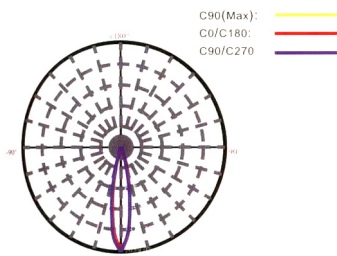

RGBW

VEGAS

20W LED

LS10

SPK-3B
optional mounting stake

VEGAS LS10 :

The VEGAS LS8 4in1 RGBW landscape fixtures are perfect for spot lighting applications in any outdoor project. Achieve beautiful color changing effects on building facades, trees, sculptures, and other architectural elements. Very easy to install with optional mounting stake (SPK-3B).

- 5-year warranty
- Long life : 50,000 hours

SPECIFICATIONS

Housing	12" Die-cast powder coated aluminum
Bracket	Powder coated iron T=2.5mm
Glass	Step-tempered clear glass T=4mm
Lens	All in one optical, efficiency >85%
Cable Gland	IP68 PG-9 PVC
Gasket	Tooling shaped seal
Spike	Plastic
Driver	RGB 4in1 —4 circuits
Cord	20 ft
Cord Termination	RIO RGBW —Male IP68 Quick-Connect

PHOTOMETRICS

DIMENSIONS

Model Number	LED Array	Input Voltage	Color	Beam Angle	Cord Termination	Max Power	LUM Flux
LS10-L54-2DZC-DG-201M	5 x 4W	24VDC	RGBW	30°	Male QC Plug	20.7W	Variable

illuminfx

illuminfx reserves the right to make changes to specifications at any time with or without notice