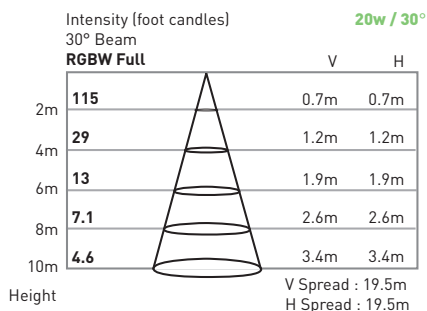

RGBW

VEGAS

20W LED

LS10

SPK-3B
optional mounting stake

VEGAS LS10 :

The VEGAS LS8 4in1 RGBW landscape fixtures are perfect for spot lighting applications in any outdoor project. Achieve beautiful color changing effects on building facades, trees, sculptures, and other architectural elements. Very easy to install with optional mounting stake (SPK-3B).

- 5-year warranty
- Long life : 50,000 hours

SPECIFICATIONS

Housing	12" Die-cast powder coated aluminum
Bracket	Powder coated iron T=2.5mm
Glass	Step-tempered clear glass T=4mm
Lens	All in one optical, efficiency >85%
Cable Gland	IP68 PG-9 PVC
Gasket	Tooling shaped seal
Spike	Plastic
Driver	RGB 4in1 —4 circuits
Cord	20 ft
Cord Termination	RIO RGBW —Male IP68 Quick-Connect

PHOTOMETRICS

DIMENSIONS

Model Number	LED Array	Input Voltage	Color	Beam Angle	Cord Termination	Max Power	LUM Flux
LS10-L54-2DZC-DG-201M	5 x 4W	24VDC	RGBW	30°	Male QC Plug	20.7W	Variable

illuminfx

illuminfx reserves the right to make changes to specifications at any time with or without notice