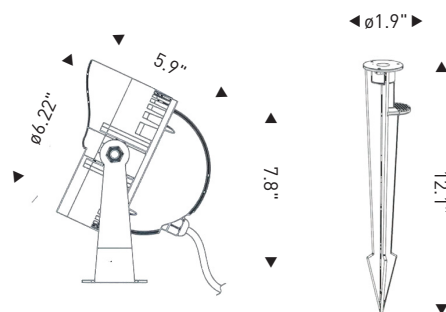

RGBW

VEGAS

20W LED

LS10

SPK-3B
optional mounting stake

VEGAS LS10 :

The VEGAS LS8 4in1 RGBW landscape fixtures are perfect for spot lighting applications in any outdoor project. Achieve beautiful color changing effects on building facades, trees, sculptures, and other architectural elements. Very easy to install with optional mounting stake (SPK-3B).

- 5-year warranty
- Long life : 50,000 hours

SPECIFICATIONS

Housing	12" Die-cast powder coated aluminum
Bracket	Powder coated iron T=2.5mm
Glass	Step-tempered clear glass T=4mm
Lens	All in one optical, efficiency >85%
Cable Gland	IP68 PG-9 PVC
Gasket	Tooling shaped seal
Spike	Plastic
Driver	RGB 4in1 —4 circuits
Cord	20 ft
Cord Termination	RIO RGBW —Male IP68 Quick-Connect

PHOTOMETRICS

DIMENSIONS

Model Number	LED Array	Input Voltage	Color	Beam Angle	Cord Termination	Max Power	LUM Flux
LS10-L54-2DZC-DG-201M	5 x 4W	24VDC	RGBW	30°	Male QC Plug	20.7W	Variable

illuminfx

illuminfx reserves the right to make changes to specifications at any time with or without notice