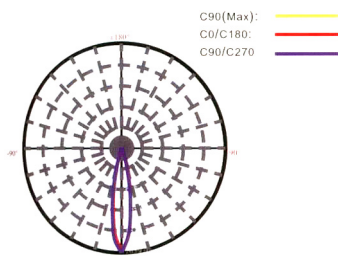

VENTURA

6W LED

LS4

SPK-3A
optional mounting stake

VENTURA LS4 :

The VENTURA LS4 landscape fixture is perfect for spot lighting applications in any outdoor project. Achieve beautiful color changing effects on building facades, trees, sculptures, and other architectural elements. Very easy to install with optional mounting stake (SPK-3A).

- 5-year warranty
- Long life : 50,000 hours

SPECIFICATIONS

Housing	12" Die-cast powder coated aluminum
Bracket	Powder coated aluminum
Glass	Step-tempered clear glass T=4mm
Lens	All in one optical, efficiency >85%
Cable Gland	IP68 PG-9 PVC
Gasket	Tooling shaped seal
Spike	Plastic
Driver	Single Color —1 circuit RGB 3in1 —3 circuits
Cord	20 ft
Cord Termination	Oslo Warm White —Tinned wire ends RIO RGB —Male IP68 Quick-Connect

PHOTOMETRICS

DIMENSIONS

Model Number	LED Array	Input Voltage	Color	Beam Angle	Cord Termination	Max Power	JM F-lux
LS4-L32-1AWA-DG-20HW	3 x 2W	12VAC	Warm White 3000K	15°	2-wire	5.9W	383
LS4-L32-1AWC-DG-20HW	3 x 2W	12VAC	Warm White 3000K	30°	2-wire	5.9W	383
LS4-L32-2DXA-DG-201M	3 x 2W	24VDC	RGB	15°	Male QC Plug	7.6W	Variable
LS4-L32-2DXC-DG-201M	3 x 2W	24VDC	RGB	30°	Male QC Plug	7.6W	Variable