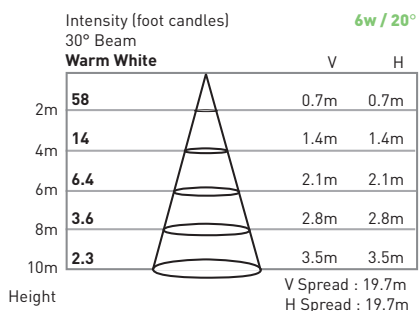

### DIMENSIONS

Model Number	LED Array	Input Voltage	Color	Beam Angle	Cord Termination	Max Power	JM F-lux
LS4-L32-1AWA-DG-20HW	3 x 2W	12VAC	Warm White 3000K	15°	2-wire	5.9W	383
LS4-L32-1AWC-DG-20HW	3 x 2W	12VAC	Warm White 3000K	30°	2-wire	5.9W	383
LS4-L32-2DXA-DG-201M	3 x 2W	24VDC	RGB	15°	Male QC Plug	7.6W	Variable
LS4-L32-2DXC-DG-201M	3 x 2W	24VDC	RGB	30°	Male QC Plug	7.6W	Variable