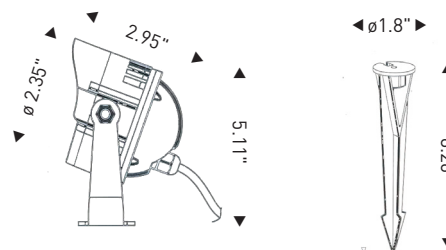

DIMENSIONS

Model Number	LED Array	Input Voltage	Color	Beam Angle	Cord Termination	Max Power	JM F-lux
LS4-L32-1AWA-DG-20HW	3 x 2W	12VAC	Warm White 3000K	15°	2-wire	5.9W	383
LS4-L32-1AWC-DG-20HW	3 x 2W	12VAC	Warm White 3000K	30°	2-wire	5.9W	383
LS4-L32-2DXA-DG-201M	3 x 2W	24VDC	RGB	15°	Male QC Plug	7.6W	Variable
LS4-L32-2DXC-DG-201M	3 x 2W	24VDC	RGB	30°	Male QC Plug	7.6W	Variable