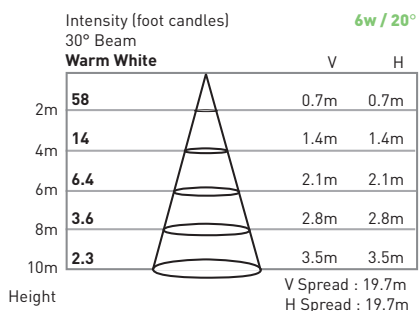

VENTURA

6W LED

LS4

SPK-3A
optional mounting stake

VENTURA LS4 :

The VENTURA LS4 landscape fixture is perfect for spot lighting applications in any outdoor project. Achieve beautiful color changing effects on building facades, trees, sculptures, and other architectural elements. Very easy to install with optional mounting stake (SPK-3A).

- 5-year warranty
- Long life : 50,000 hours

SPECIFICATIONS

Housing	12" Die-cast powder coated aluminum
Bracket	Powder coated aluminum
Glass	Step-tempered clear glass T=4mm
Lens	All in one optical, efficiency >85%
Cable Gland	IP68 PG-9 PVC
Gasket	Tooling shaped seal
Spike	Plastic
Driver	Single Color —1 circuit RGB 3in1 —3 circuits
Cord	20 ft
Cord Termination	Oslo Warm White —Tinned wire ends RIO RGB —Male IP68 Quick-Connect

PHOTOMETRICS

DIMENSIONS

Model Number	LED Array	Input Voltage	Color	Beam Angle	Cord Termination	Max Power	JM F-lux
LS4-L32-1AWA-DG-20HW	3 x 2W	12VAC	Warm White 3000K	15°	2-wire	5.9W	383
LS4-L32-1AWC-DG-20HW	3 x 2W	12VAC	Warm White 3000K	30°	2-wire	5.9W	383
LS4-L32-2DXA-DG-201M	3 x 2W	24VDC	RGB	15°	Male QC Plug	7.6W	Variable
LS4-L32-2DXC-DG-201M	3 x 2W	24VDC	RGB	30°	Male QC Plug	7.6W	Variable