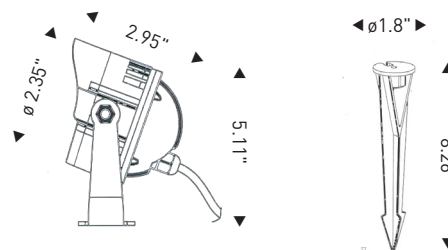

- 5-year warranty
- Long life : 50,000 hours

SPECIFICATIONS

Housing	12" Die-cast powder coated aluminum
Bracket	Powder coated aluminum
Glass	Step-tempered clear glass T=4mm
Lens	All in one optical, efficiency >85%
Cable Gland	IP68 PG-9 PVC
Gasket	Tooling shaped seal
Spike	Plastic
Driver	Single Color —1 circuit RGB 3in1 —3 circuits
Cord	20 ft
Cord Termination	Oslo Warm White —Tinned wire ends RIO RGB —Male IP68 Quick-Connect

PHOTOMETRICS

DIMENSIONS

Model Number	LED Array	Input Voltage	Color	Beam Angle	Cord Termination	Max Power	JM F-lux
LS4-L32-1AWA-DG-20HW	3 x 2W	12VAC	Warm White 3000K	15°	2-wire	5.9W	383
LS4-L32-1AWC-DG-20HW	3 x 2W	12VAC	Warm White 3000K	30°	2-wire	5.9W	383
LS4-L32-2DXA-DG-201M	3 x 2W	24VDC	RGB	15°	Male QC Plug	7.6W	Variable
LS4-L32-2DXC-DG-201M	3 x 2W	24VDC	RGB	30°	Male QC Plug	7.6W	Variable