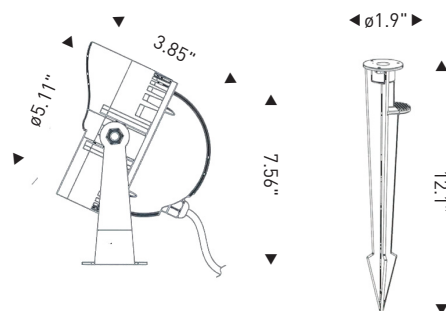

VENTURA

12W LED

LS5

SPK-3B
optional mounting stake

VENTURA LS5 :

The VENTURA LS5 landscape fixture is perfect for spot lighting applications in any outdoor project. Achieve beautiful color changing effects on building facades, trees, sculptures, and other architectural elements. Very easy to install with optional mounting stake (SPK-3B).

- 5-year warranty
- Long life : 50,000 hours

SPECIFICATIONS

Housing	12" Die-cast powder coated aluminum
Bracket	Powder coated aluminum
Glass	Step-tempered clear glass T=4mm
Lens	All in one optical, efficiency >85%
Cable Gland	IP68 PG-9 PVC
Gasket	Tooling shaped seal
Spike	Powder coated die-cast aluminum
Driver	Single Color —1 circuit RGB 3in1 —3 circuits
Cord	20 ft
Cord Termination	Oslo Warm White —Tinned wire ends R10 RGB —Male IP68 Quick-Connect

PHOTOMETRICS

DIMENSIONS

Model Number	LED Array	Input Voltage	Color	Beam Angle	Cord Termination	Max Power	LUM Flux
LS5-L62-1AWA-DG-20HW	6 x 2W	12VAC	Warm White 3000K	15°	2-wire	13W	680
LS5-L62-1AWC-DG-20HW	6 x 2W	12VAC	Warm White 3000K	30°	2-wire	13W	680
LS5-L62-2DXA-DG-201M	6 x 2W	24VDC	RGB	15°	Male QC Plug	16.8W	Variable
LS5-L62-2DXC-DG-201M	6 x 2W	24VDC	RGB	30°	Male QC Plug	16.8W	Variable