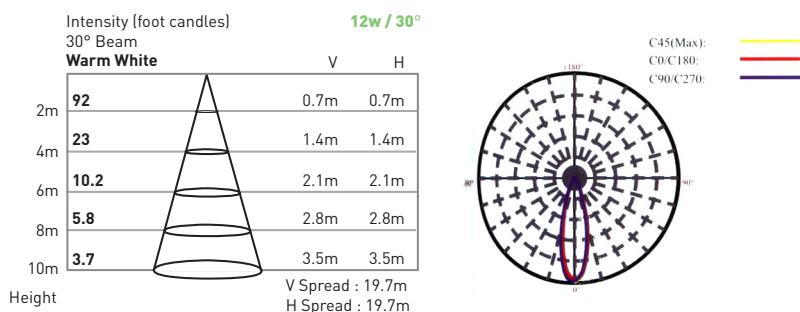

VENTURA

12W LED

LS5

SPK-3B
optional mounting stake

VENTURA LS5 :

The VENTURA LS5 landscape fixture is perfect for spot lighting applications in any outdoor project. Achieve beautiful color changing effects on building facades, trees, sculptures, and other architectural elements. Very easy to install with optional mounting stake (SPK-3B).

- 5-year warranty
- Long life : 50,000 hours

SPECIFICATIONS

Housing	12" Die-cast powder coated aluminum
Bracket	Powder coated aluminum
Glass	Step-tempered clear glass T=4mm
Lens	All in one optical, efficiency >85%
Cable Gland	IP68 PG-9 PVC
Gasket	Tooling shaped seal
Spike	Powder coated die-cast aluminum
Driver	Single Color —1 circuit RGB 3in1 —3 circuits
Cord	20 ft
Cord Termination	Oslo Warm White —Tinned wire ends R10 RGB —Male IP68 Quick-Connect

PHOTOMETRICS

DIMENSIONS

Model Number	LED Array	Input Voltage	Color	Beam Angle	Cord Termination	Max Power	LUM Flux
LS5-L62-1AWA-DG-20HW	6 x 2W	12VAC	Warm White 3000K	15°	2-wire	13W	680
LS5-L62-1AWC-DG-20HW	6 x 2W	12VAC	Warm White 3000K	30°	2-wire	13W	680
LS5-L62-2DXA-DG-201M	6 x 2W	24VDC	RGB	15°	Male QC Plug	16.8W	Variable
LS5-L62-2DXC-DG-201M	6 x 2W	24VDC	RGB	30°	Male QC Plug	16.8W	Variable