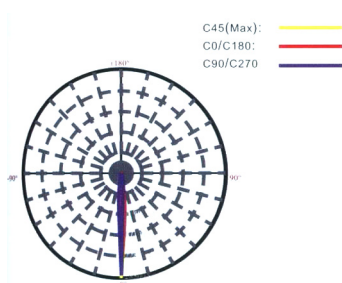

VENTURA

24W LED

LS6

SPK-3B
optional mounting stake

VENTURA LS6 :

The VENTURA LS6 landscape fixture is perfect for spot lighting applications in any outdoor project. Achieve beautiful color changing effects on building facades, trees, sculptures, and other architectural elements. Very easy to install with optional mounting stake (SPK-3B).

- 5-year warranty
- Long life : 50,000 hours

SPECIFICATIONS

Housing	12" Die-cast powder coated aluminum
Bracket	Powder coated aluminum
Glass	Step-tempered clear glass T=4mm
Lens	All in one optical, efficiency >85%
Cable Gland	IP68 PG-9 PVC
Gasket	Tooling shaped seal
Spike	Powder coated die-cast aluminum
Driver	Single Color —1 circuit RGB 3in1 —3 circuits
Cord	20 ft
Cord Termination	Oslo Warm White —Tinned wire ends R10 RGB —Male IP68 Quick-Connect

PHOTOMETRICS

DIMENSIONS

Model Number	LED Array	Input Voltage	Color	Beam Angle	Cord Termination	Max Power	LUM Flux
LS6-L122-1AWA-DG-20HW	12 x 2W	12VAC	Warm White 3000K	6°	2-wire	24W	1385
LS6-L122-1AWC-DG-20HW	12 x 2W	12VAC	Warm White 3000K	30°	2-wire	24W	1385
LS6-L122-2DXC-DG-201M	12 x 2W	24VDC	RGB	30°	Male QC Plug	33.6W	Variable