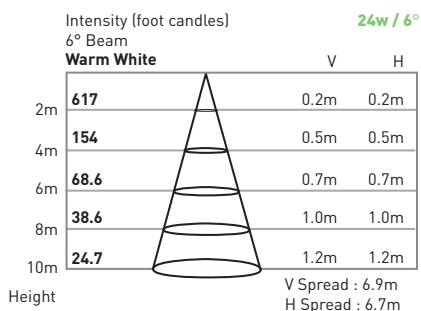

VENTURA

24W LED

LS6

SPK-3B
optional mounting stake

VENTURA LS6 :

The VENTURA LS6 landscape fixture is perfect for spot lighting applications in any outdoor project. Achieve beautiful color changing effects on building facades, trees, sculptures, and other architectural elements. Very easy to install with optional mounting stake (SPK-3B).

- 5-year warranty
- Long life : 50,000 hours

SPECIFICATIONS

Housing	12" Die-cast powder coated aluminum
Bracket	Powder coated aluminum
Glass	Step-tempered clear glass T=4mm
Lens	All in one optical, efficiency >85%
Cable Gland	IP68 PG-9 PVC
Gasket	Tooling shaped seal
Spike	Powder coated die-cast aluminum
Driver	Single Color —1 circuit RGB 3in1 —3 circuits
Cord	20 ft
Cord Termination	Oslo Warm White —Tinned wire ends R10 RGB —Male IP68 Quick-Connect

PHOTOMETRICS

DIMENSIONS

Model Number	LED Array	Input Voltage	Color	Beam Angle	Cord Termination	Max Power	LUM Flux
LS6-L122-1AWA-DG-20HW	12 x 2W	12VAC	Warm White 3000K	6°	2-wire	24W	1385
LS6-L122-1AWC-DG-20HW	12 x 2W	12VAC	Warm White 3000K	30°	2-wire	24W	1385
LS6-L122-2DXC-DG-201M	12 x 2W	24VDC	RGB	30°	Male QC Plug	33.6W	Variable