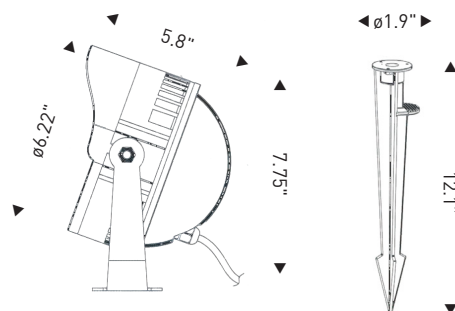

VENTURA

24W LED

LS6

SPK-3B
optional mounting stake

VENTURA LS6 :

The VENTURA LS6 landscape fixture is perfect for spot lighting applications in any outdoor project. Achieve beautiful color changing effects on building facades, trees, sculptures, and other architectural elements. Very easy to install with optional mounting stake (SPK-3B).

- 5-year warranty
- Long life : 50,000 hours

SPECIFICATIONS

Housing	12" Die-cast powder coated aluminum
Bracket	Powder coated aluminum
Glass	Step-tempered clear glass T=4mm
Lens	All in one optical, efficiency >85%
Cable Gland	IP68 PG-9 PVC
Gasket	Tooling shaped seal
Spike	Powder coated die-cast aluminum
Driver	Single Color —1 circuit RGB 3in1 —3 circuits
Cord	20 ft
Cord Termination	Oslo Warm White —Tinned wire ends R10 RGB —Male IP68 Quick-Connect

PHOTOMETRICS

DIMENSIONS

Model Number	LED Array	Input Voltage	Color	Beam Angle	Cord Termination	Max Power	LUM Flux
LS6-L122-1AWA-DG-20HW	12 x 2W	12VAC	Warm White 3000K	6°	2-wire	24W	1385
LS6-L122-1AWC-DG-20HW	12 x 2W	12VAC	Warm White 3000K	30°	2-wire	24W	1385
LS6-L122-2DXC-DG-201M	12 x 2W	24VDC	RGB	30°	Male QC Plug	33.6W	Variable