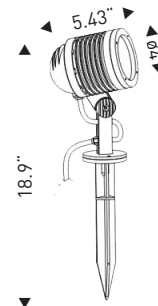

VINEYARD

10W LED

LS7

VINEYARD LS7 :

The VINEYARD LS7 landscape stake fixture is a high powered LED solution for almost any outdoor landscape lighting project. Use it to light up building facades, trees, retaining walls, and columns. Installation is quick and easy and the CREE XP-E LED ensures for long lasting beautiful light.

- 5-year warranty
- Long life : 50,000 hours

SPECIFICATIONS

Housing	12" Die-cast powder coated aluminum
Bracket	Powder coated aluminum
Glass	Step-tempered clear glass T=4mm
Lens	All in one optical, efficiency >85%
Cable Gland	IP68 PG-9 copper and nickel coated
Gasket	Molding shaped silicone double seal
LED	CREE XP-E
Driver	Single color —1 circuits RIO RGB —3 circuits
Cord	20 ft
Cord Termination	Oslo Warm White —Tinned wire ends RIO RGB —Male IP68 Quick-Connect

PHOTOMETRICS

DIMENSIONS

Model Number	LED Array	Input Voltage	Color	Beam Angle	Cord Termination	Max Power	LUM Flux
LS7-L52-1AWB-BR-20HW	5 x 2W	12VAC	Warm White 3000K	20°	2-wire	10W	586
LS7-L52-2DXC-BR-201M	5 x 2W	24VDC	RGB	30°	Male QC Plug	10W	Variable