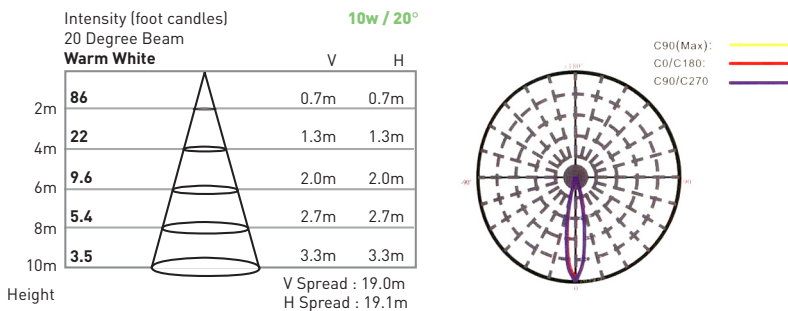

VINEYARD

10W LED

LS7

VINEYARD LS7 :

The VINEYARD LS7 landscape stake fixture is a high powered LED solution for almost any outdoor landscape lighting project. Use it to light up building facades, trees, retaining walls, and columns. Installation is quick and easy and the CREE XP-E LED ensures for long lasting beautiful light.

- 5-year warranty
- Long life : 50,000 hours

SPECIFICATIONS

Housing	12" Die-cast powder coated aluminum
Bracket	Powder coated aluminum
Glass	Step-tempered clear glass T=4mm
Lens	All in one optical, efficiency >85%
Cable Gland	IP68 PG-9 copper and nickel coated
Gasket	Molding shaped silicone double seal
LED	CREE XP-E
Driver	Single color —1 circuits RIO RGB —3 circuits
Cord	20 ft
Cord Termination	Oslo Warm White —Tinned wire ends RIO RGB —Male IP68 Quick-Connect

PHOTOMETRICS

DIMENSIONS

Model Number	LED Array	Input Voltage	Color	Beam Angle	Cord Termination	Max Power	LUM Flux
LS7-L52-1AWB-BR-20HW	5 x 2W	12VAC	Warm White 3000K	20°	2-wire	10W	586
LS7-L52-2DXC-BR-201M	5 x 2W	24VDC	RGB	30°	Male QC Plug	10W	Variable