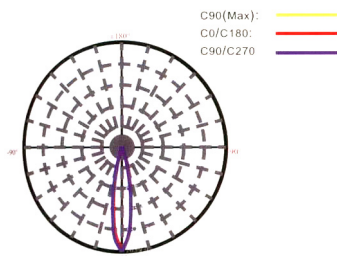

SPK-3A
optional mounting stake

RGBW

VEGAS

4W LED

LS8

VEGAS LS8 :

The VEGAS LS8 4in1 RGBW landscape fixtures are perfect for spot lighting applications in any outdoor project. Achieve beautiful color changing effects on building facades, trees, sculptures, and other architectural elements. Very easy to install with optional mounting stake (SPK-3A).

- 5-year warranty
- Long life : 50,000 hours

SPECIFICATIONS

Housing	12" Die-cast powder coated aluminum
Bracket	Powder coated iron T=2.5mm
Glass	Step-tempered clear glass T=4mm
Lens	All in one optical, efficiency >85%
Cable Gland	IP68 PG-9 PVC
Gasket	Tooling shaped seal
Spike	Plastic
Driver	RGB 4in1 —4 circuits
Cord	20 ft
Cord Termination	RIO RGBW —Male IP68 Quick-Connect

PHOTOMETRICS

DIMENSIONS

Model Number	LED Array	Input Voltage	Color	Beam Angle	Cord Termination	Max Power	LU Flux
LS8-L14-2DZC-DG-201M	1 x 4W	24VDC	RGBW	30°	Male QC Plug	6.1W	Variable