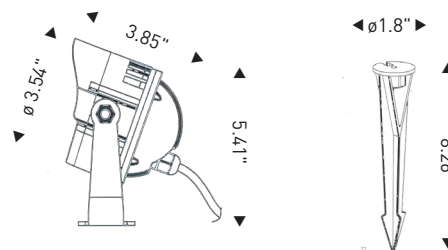

- 5-year warranty
- Long life : 50,000 hours

SPECIFICATIONS

Housing	12" Die-cast powder coated aluminum
Bracket	Powder coated iron T=2.5mm
Glass	Step-tempered clear glass T=4mm
Lens	All in one optical, efficiency >85%
Cable Gland	IP68 PG-9 PVC
Gasket	Tooling shaped seal
Spike	Plastic
Driver	RGB 4in1 —4 circuits
Cord	20 ft
Cord Termination	RIO RGBW —Male IP68 Quick-Connect

PHOTOMETRICS

DIMENSIONS

Model Number	LED Array	Input Voltage	Color	Beam Angle	Cord Termination	Max Power	LU Flux
LS8-L14-2DZC-DG-201M	1 x 4W	24VDC	RGBW	30°	Male QC Plug	6.1W	Variable