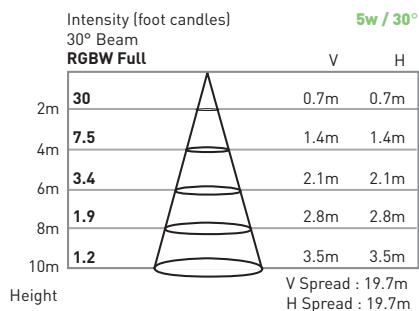

SPK-3A
optional mounting stake

RGBW

VEGAS

4W LED

LS8

VEGAS LS8 :

The VEGAS LS8 4in1 RGBW landscape fixtures are perfect for spot lighting applications in any outdoor project. Achieve beautiful color changing effects on building facades, trees, sculptures, and other architectural elements. Very easy to install with optional mounting stake (SPK-3A).

- 5-year warranty
- Long life : 50,000 hours

SPECIFICATIONS

Housing	12" Die-cast powder coated aluminum
Bracket	Powder coated iron T=2.5mm
Glass	Step-tempered clear glass T=4mm
Lens	All in one optical, efficiency >85%
Cable Gland	IP68 PG-9 PVC
Gasket	Tooling shaped seal
Spike	Plastic
Driver	RGB 4in1 —4 circuits
Cord	20 ft
Cord Termination	RIO RGBW —Male IP68 Quick-Connect

PHOTOMETRICS

DIMENSIONS

Model Number	LED Array	Input Voltage	Color	Beam Angle	Cord Termination	Max Power	LU Flux
LS8-L14-2DZC-DG-201M	1 x 4W	24VDC	RGBW	30°	Male QC Plug	6.1W	Variable