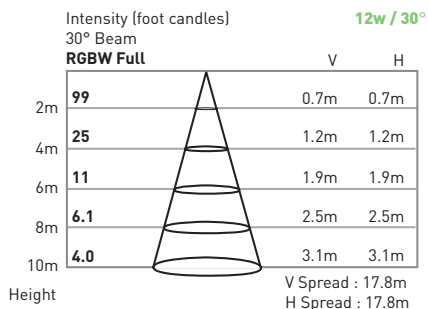

RGBW

VEGAS

12W LED

LS9

SPK-3B
optional mounting stake

VEGAS LS9 :

The VEGAS LS8 4in1 RGBW landscape fixtures are perfect for spot lighting applications in any outdoor project. Achieve beautiful color changing effects on building facades, trees, sculptures, and other architectural elements. Very easy to install with optional mounting stake (SPK-3B).

- 5-year warranty
- Long life : 50,000 hours

SPECIFICATIONS

Housing	12" Die-cast powder coated aluminum
Bracket	Powder coated iron T=2.5mm
Glass	Step-tempered clear glass T=4mm
Lens	All in one optical, efficiency >85%
Cable Gland	IP68 PG-9 PVC
Gasket	Tooling shaped seal
Spike	Plastic
Driver	RGB 4in1 —4 circuits
Cord	20 ft
Cord Termination	RIO RGBW —Male IP68 Quick-Connect

PHOTOMETRICS

DIMENSIONS

Model Number	LED Array	Input Voltage	Color	Beam Angle	Cord Termination	Max Power	LUM Flux
LS9-L34-2DZC-DG-201M	3 x 4W	24VDC	RGBW	30°	Male QC Plug	14.6W	Variable