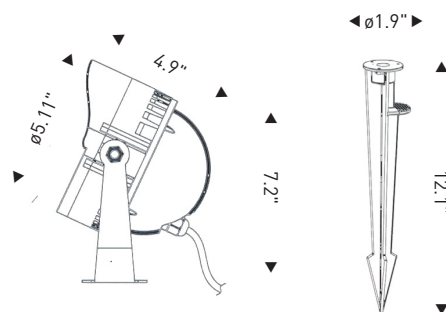

- 5-year warranty
- Long life : 50,000 hours

SPECIFICATIONS

Housing	12" Die-cast powder coated aluminum
Bracket	Powder coated iron T=2.5mm
Glass	Step-tempered clear glass T=4mm
Lens	All in one optical, efficiency >85%
Cable Gland	IP68 PG-9 PVC
Gasket	Tooling shaped seal
Spike	Plastic
Driver	RGB 4in1 —4 circuits
Cord	20 ft
Cord Termination	RIO RGBW —Male IP68 Quick-Connect

PHOTOMETRICS

DIMENSIONS

Model Number	LED Array	Input Voltage	Color	Beam Angle	Cord Termination	Max Power	LUM Flux
LS9-L34-2DZC-DG-201M	3 x 4W	24VDC	RGBW	30°	Male QC Plug	14.6W	Variable