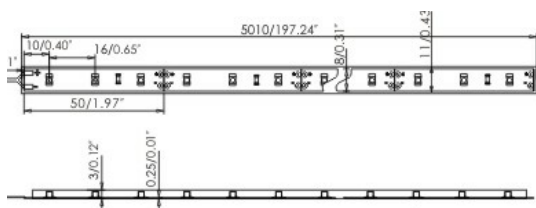

DIMENSIONS

single color