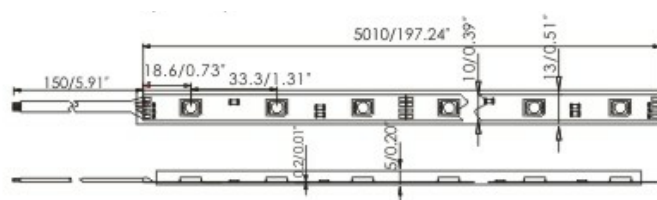

RIO | oslo

SLIMFLEX

LED Tape Light

SF

SLIMFLEX SF :

The SlimFlex SF series high brightness product is a simple to use LED light strip. Anywhere that tape can go, so can the illuminFx LED SlimFlex line. Use under banisters, around stairs, under counters, as cove lighting, or as general accent lighting for almost any application. To make it as easy to use in all situations, SlimFlex is CUTTABLE. The single color strip is cuttable every 2" and the RGB strip is cuttable every 4".

- Long life epistar LED
- 2 year warranty

SPECIFICATIONS

Housing	Molded silicon sleeve
Voltage	Single Color—12V DC RGB—24V DC
Length	5m per reel
LED Type	Single Color—Epistar SMD 3528 RGB— Epistar SMD 5050
LED Quantity	Single Color—300/m RGB— 150/m
Max Connection	10m (2 reels)

ACCESSORIES (per reel)

Clip on Connector	5	
End Cap	3	
Mounting Clip	15	
Silicon Glue	1 tube	
Connector Cap	2	
Quick connector	1 (single color only)	

DIMENSIONS

single color

RGB

Model Number	Current	Watts/m	Color	Total Watts	Cord Termination	LUM Flux/m
SF-W0512WW	2 amps/m	4.8W/m	Warm White 3000K	24W	2-wire	260
SF-W0512CW	2 amps/m	4.8W/m	Cool White 5000K	24W	2-wire	320
SF-W0512B	2 amps/m	4.8W/m	Blue	24W	2-wire	70
SF-W0524RGB	3 amps/m	7.2W/m	RGB	36W	4-wire	Variable

illuminfx

illuminFx reserves the right to make changes to specifications at any time with or without notice

slimflex SF 2014 | © 2014 illuminFx
www.illuminfx.com | 585 - 254 - 8010