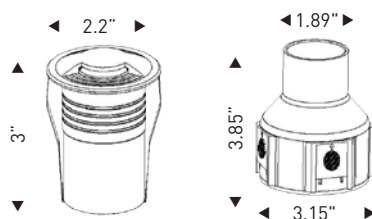

DIMENSIONS

SL2 w/Optional Mounting Sleeve

Model Number	LED Array	Input Voltage	Color	# of Openings	Cord Termination	Max Power	LUM Flux
SL2-L12-1AW1-S-20HW	1 x 2W	12VAC	Warm White 3000K	1	2-wire	2.6W	1.3
SL2-L12-1AW2-S-20HW	1 x 2W	12VAC	Warm White 3000K	2	2-wire	2.6W	1.7
SL2-L12-1AW4-S-20HW	1 x 2W	12VAC	Warm White 3000K	4	2-wire	2.6W	1.7