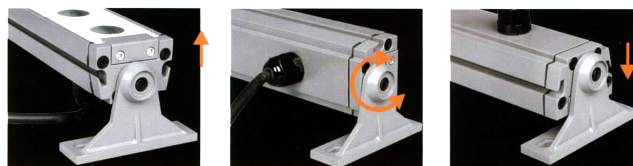

MOUNTING

Model Number	LED Array	Input Voltage	Color	Beam Angle	Cord Termination	Max Power	LUM Flux
WA2-L102-1AWA-S-20HW x*	10 x 2W	12VAC	Warm White 3000K	15°	2 wire	25W	1174
WA2-L102-1AWC-S-20HW x*	10 x 2W	12VAC	Warm White 3000K	30°	2 wire	25W	1174
WA2-L102-2DXC-S-201M x*	10 x 2W	24VDC	RGB	30°	Male QC Plug	33.6W	Variable
WA2-L202-1AWA-S-20HW x*	20 x 2W	12VAC	Warm White 3000K	15°	2 wire	50W	2308
WA2-L202-1AWC-S-20HW x*	20 x 2W	12VAC	Warm White 3000K	30°	2 wire	50W	2308
WA2-L202-2DXC-S-201M x*	20 x 2W	24VDC	RGB	30°	Male QC Plug	67.2W	Variable