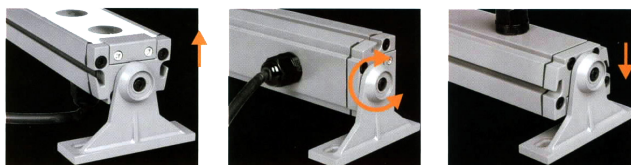

- 5 year warranty
- Long life : 50,000 hours

SPECIFICATIONS

Housing	Extruded Aluminum, powder coated
Bracket	12" die-cast powder coated aluminum
Glass	Tempered clear glass T=3mm
Lens	4 -in-1 optical lens, efficiency>85%
Cable Gland	IP68 PG-11 PVC
Waterproof Seal	Glass and housing are silicone sealed
Operating Temp	4°F-104°F
Driver	RGBW 4in1 —4 circuits
Cord	20 ft
Cord Termination	RIO RGBW —Male IP68 Quick-Connect S —Single input into WA1 fixture D —One input and one output for simple daisy chained connections

DIMENSIONS

MOUNTING

Model Number	LED Array	Input Voltage	Color	Beam Angle	Cord Termination	Max Power	LUM Flux
WA3-L64-2DZC-DG-201M x*	6 x 4W	24VDC	RGBW	30°	Male QC Plug	32W	Variable
WA3-L64-2DZX-DG-201M x*	6 x 4W	24VDC	RGBW	ASY 45°x35°	Male QC Plug	32W	Variable
WA3-L124-2DZC-DG-201M x*	12 x 4W	24VDC	RGBW	30°	Male QC Plug	64W	Variable
WA3-L124-2DZX-DG-201M x*	12 x 4W	24VDC	RGBW	ASY 45°x35°	Male QC Plug	64W	Variable