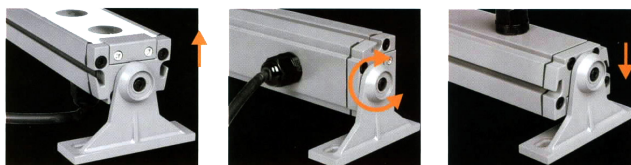

MOUNTING

Model Number	LED Array	Input Voltage	Color	Beam Angle	Cord Termination	Max Power	LUM Flux
WA3-L64-2DZC-DG-201M x*	6 x 4W	24VDC	RGBW	30°	Male QC Plug	32W	Variable
WA3-L64-2DZX-DG-201M x*	6 x 4W	24VDC	RGBW	ASY 45°x35°	Male QC Plug	32W	Variable
WA3-L124-2DZC-DG-201M x*	12 x 4W	24VDC	RGBW	30°	Male QC Plug	64W	Variable
WA3-L124-2DZX-DG-201M x*	12 x 4W	24VDC	RGBW	ASY 45°x35°	Male QC Plug	64W	Variable

illuminFx

illuminFx reserves the right to make changes to specifications at any time with or without notice

vienna WA3 2015 | © 2015 illuminFx
www.illuminFx.com | 585 - 254 - 8010