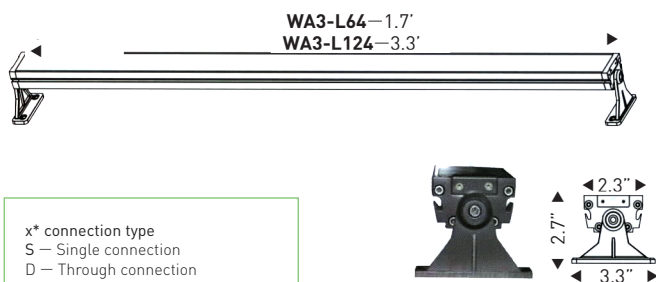

## VIENNA WA3 :

The VIENNA WA3 4 in one RGBW LED fixture is illuminFx's high output RGBW linear option. Easily achieve smooth color change with the option for a beautiful warm white as well. Available in light line version with through fixture input/output for easy connections of up to three fixtures\*.

### SPECIFICATIONS

Housing	Extruded Aluminum, powder coated
Bracket	12" die-cast powder coated aluminum
Glass	Tempered clear glass T=3mm
Lens	4 -in-1 optical lens, efficiency>85%
Cable Gland	IP68 PG-11 PVC
Waterproof Seal	Glass and housing are silicone sealed
Operating Temp	4°F-104°F
Driver	<b>RGBW 4in1</b> —4 circuits
Cord	20 ft
Cord Termination	<b>RIO RGBW</b> —Male IP68 Quick-Connect <b>S</b> —Single input into WA1 fixture <b>D</b> —One input and one output for simple daisy chained connections

### DIMENSIONS