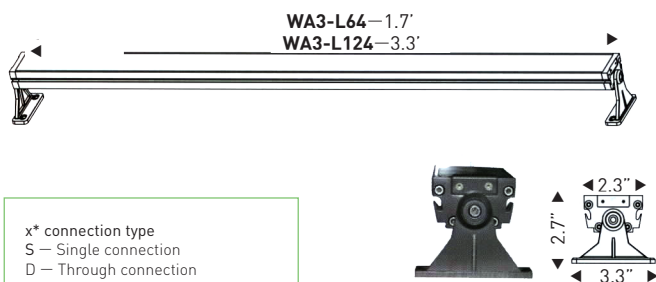

RGBW

VIENNA

24/48W LED

WA3

VIENNA WA3 :

The VIENNA WA3 4 in one RGBW LED fixture is illuminFx's high output RGBW linear option. Easily achieve smooth color change with the option for a beautiful warm white as well. Available in light line version with through fixture input/output for easy connections of up to three fixtures*.

- 5 year warranty
- Long life : 50,000 hours

SPECIFICATIONS

Housing	Extruded Aluminum, powder coated
Bracket	12" die-cast powder coated aluminum
Glass	Tempered clear glass T=3mm
Lens	4 -in-1 optical lens, efficiency>85%
Cable Gland	IP68 PG-11 PVC
Waterproof Seal	Glass and housing are silicone sealed
Operating Temp	4°F-104°F
Driver	RGBW 4in1 —4 circuits
Cord	20 ft
Cord Termination	RIO RGBW —Male IP68 Quick-Connect S —Single input into WA1 fixture D —One input and one output for simple daisy chained connections

DIMENSIONS

MOUNTING

Model Number	LED Array	Input Voltage	Color	Beam Angle	Cord Termination	Max Power	LUM Flux
WA3-L64-2DZC-DG-201M x*	6 x 4W	24VDC	RGBW	30°	Male QC Plug	32W	Variable
WA3-L64-2DZX-DG-201M x*	6 x 4W	24VDC	RGBW	ASY 45°x35°	Male QC Plug	32W	Variable
WA3-L124-2DZC-DG-201M x*	12 x 4W	24VDC	RGBW	30°	Male QC Plug	64W	Variable
WA3-L124-2DZX-DG-201M x*	12 x 4W	24VDC	RGBW	ASY 45°x35°	Male QC Plug	64W	Variable