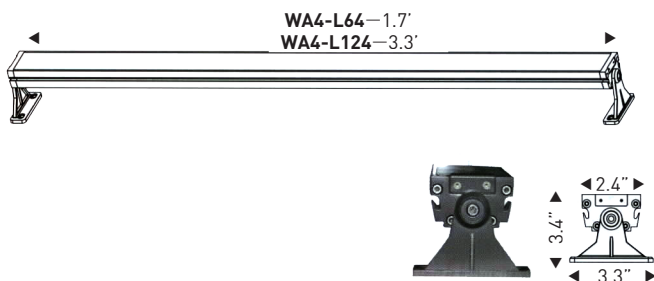

## MADRID WA4 :

The MADRID WA4 COB LED fixture is illuminFx's highest output linear option. The COB LEDs provide even more lumen output per watt so you can get a greater light output.

- 5 year warranty
- Long life : 50,000 hours

### SPECIFICATIONS

Housing	Extruded Aluminum, powder coated
Bracket	12" die-cast powder coated aluminum
Glass	Tempered clear glass T=3mm
Reflector	Optical reflector efficiency>90%
Cable Gland	IP68 PG-9 PVC
Waterproof Seal	Glass and housing are silicone sealed
Operating Temp	4°F-104°F
LED	Multi chip onboard COB LED
Cord	20 ft
Cord Termination	<b>oslo warm white</b> —tinned wire ends

### DIMENSIONS