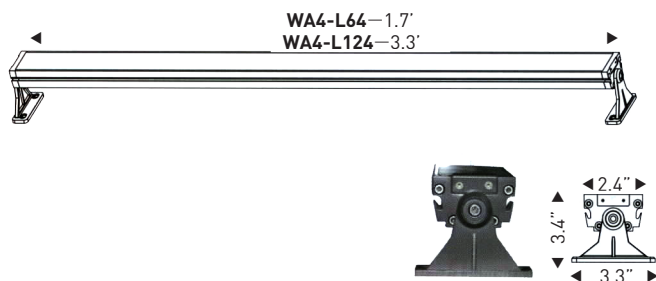

COB oslo

MADRID

24/48W LED

WA4

MADRID WA4 :

The MADRID WA4 COB LED fixture is illuminFx's highest output linear option. The COB LEDs provide even more lumen output per watt so you can get a greater light output.

- 5 year warranty
- Long life : 50,000 hours

SPECIFICATIONS

Housing	Extruded Aluminum, powder coated
Bracket	12" die-cast powder coated aluminum
Glass	Tempered clear glass T=3mm
Reflector	Optical reflector efficiency>90%
Cable Gland	IP68 PG-9 PVC
Waterproof Seal	Glass and housing are silicone sealed
Operating Temp	4°F-104°F
LED	Multi chip onboard COB LED
Cord	20 ft
Cord Termination	oslo warm white —tinned wire ends

DIMENSIONS

MOUNTING

Model Number	LED Array	Input Voltage	Color	Beam Angle	Cord Termination	Max Power	LUM Flux
WA4-L64-1AWB-DG-20HW	6 x 4W	12VAC	Warm White 3000K	24°	2 wire	30W	1553
WA4-L124-1AWB-DG-20ZH	12 x 4W	12VAC	Warm White 3000K	24°	2 wire	60W	3094