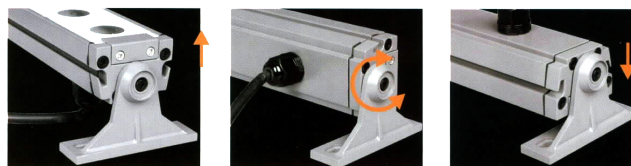

MOUNTING

Model Number	LED Array	Input Voltage	Color	Beam Angle	Cord Termination	Max Power	LUM Flux
WA4-L64-1AWB-DG-20HW	6 x 4W	12VAC	Warm White 3000K	24°	2 wire	30W	1553
WA4-L124-1AWB-DG-20ZH	12 x 4W	12VAC	Warm White 3000K	24°	2 wire	60W	3094