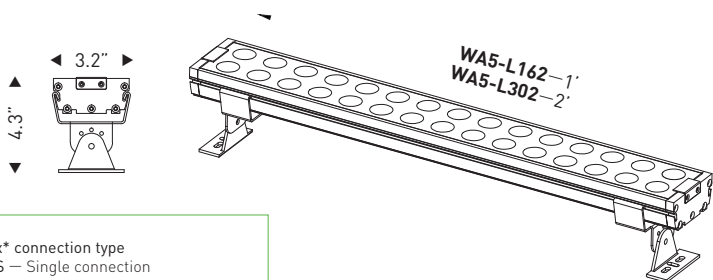

RIO | oslo

CORSICA

32/60W LED

WA5

CORSICA WA5 :

The CORSICA WA9/10 linear LED fixture is illuminFx's most powerful yet compact outdoor rated linear product. The CORSICA's output makes it perfect for building illumination and its streamlined design keeps it hidden. Available in light line version with through fixture input/output for easy connections of up to three fixtures*.

- 5 year warranty
- Long life : 50,000 hours

SPECIFICATIONS

Housing	Extruded Aluminum, powder coated
Bracket	Stainless steel T=1.5mm
Glass	Tempered clear glass T=4mm
Lens	3 -in-1 optical lens, efficiency>85%
Cable Gland	IP68 PG-11 PVC
Waterproof Seal	Glass and housing are silicone sealed
Operating Temp	4°F-104°F
Driver	oslo single color —1 circuit RGB 3in1 —3 circuits
Cord	20 ft
Cord Termination	oslo warm white —tinned wire ends RIO RGB —Male IP68 Quick-Connect

DIMENSIONS

x* connection type
S — Single connection
D — Through connection

Model Number	LED Array	Input Voltage	Color	Beam Angle	Cord Termination	Max Power	LUM Flux
WA5-L162-1AWA-S-20HW x*	16 x 2W	12VAC	Warm White 3000K	15°	2 wire	29W	1394
WA5-L162-1AWC-S-20HW x*	16 x 2W	12VAC	Warm White 3000K	30°	2 wire	29W	1394
WA5-L162-2DXC-S-201M x*	16 x 2W	24VDC	RGB	30°	Male QC Plug	32.7W	Variable
WA5-L302-1AWA-S-20HW x*	30 x 2W	12VAC	Warm White 3000K	15°	2 wire	57.6W	2730
WA5-L302-1AWC-S-20HW x*	30 x 2W	12VAC	Warm White 3000K	30°	2 wire	57.6W	2730
WA5-L302-2DXC-S-201M x*	30 x 2W	24VDC	RGB	30°	Male QC Plug	64.2W	Variable