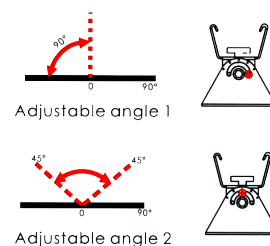

MOUNTING

illuminFx

illuminFx reserves the right to make changes to specifications at any time with or without notice

corsica WA5 2015 | © 2015 illuminFx
www.illuminFx.com | 585 - 254 - 8010