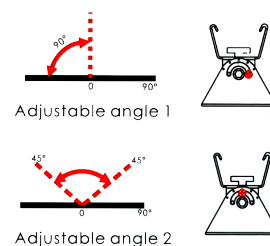

- 5 year warranty
- Long life : 50,000 hours

SPECIFICATIONS

Housing	Extruded Aluminum, powder coated
Bracket	Stainless steel T=1.5mm
Glass	Tempered clear glass T=4mm
Lens	3 -in-1 optical lens, efficiency>85%
Cable Gland	IP68 PG-11 PVC
Waterproof Seal	Glass and housing are silicone sealed
Operating Temp	4°F-104°F
Driver	oslo single color —1 circuit RGB 3in1 —3 circuits
Cord	20 ft
Cord Termination	oslo warm white —tinned wire ends RIO RGB —Male IP68 Quick-Connect

DIMENSIONS

MOUNTING

x* connection type
 S — Single connection
 D — Through connection

Model Number	LED Array	Input Voltage	Color	Beam Angle	Cord Termination	Max Power	LUM Flux
WA5-L162-1AWA-S-20HW x*	16 x 2W	12VAC	Warm White 3000K	15°	2 wire	29W	1394
WA5-L162-1AWC-S-20HW x*	16 x 2W	12VAC	Warm White 3000K	30°	2 wire	29W	1394
WA5-L162-2DXC-S-201M x*	16 x 2W	24VDC	RGB	30°	Male QC Plug	32.7W	Variable
WA5-L302-1AWA-S-20HW x*	30 x 2W	12VAC	Warm White 3000K	15°	2 wire	57.6W	2730
WA5-L302-1AWC-S-20HW x*	30 x 2W	12VAC	Warm White 3000K	30°	2 wire	57.6W	2730
WA5-L302-2DXC-S-201M x*	30 x 2W	24VDC	RGB	30°	Male QC Plug	64.2W	Variable