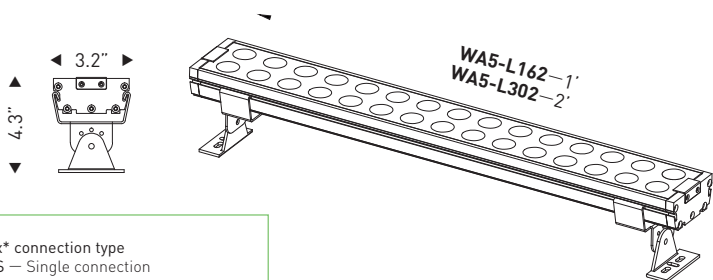

RIO | oslo
CORSICA
 32/60W LED

WA5

CORSICA WA5 :

The CORSICA WA9/10 linear LED fixture is illuminFx's most powerful yet compact outdoor rated linear product. The CORSICA's output makes it perfect for building illumination and its streamlined design keeps it hidden. Available in light line version with through fixture input/output for easy connections of up to three fixtures*.

- 5 year warranty
- Long life : 50,000 hours

SPECIFICATIONS

Housing	Extruded Aluminum, powder coated
Bracket	Stainless steel T=1.5mm
Glass	Tempered clear glass T=4mm
Lens	3 -in-1 optical lens, efficiency>85%
Cable Gland	IP68 PG-11 PVC
Waterproof Seal	Glass and housing are silicone sealed
Operating Temp	4°F-104°F
Driver	oslo single color —1 circuit RGB 3in1 —3 circuits
Cord	20 ft
Cord Termination	oslo warm white —tinned wire ends RIO RGB —Male IP68 Quick-Connect

DIMENSIONS

MOUNTING

x* connection type
 S — Single connection
 D — Through connection

Model Number	LED Array	Input Voltage	Color	Beam Angle	Cord Termination	Max Power	LUM Flux
WA5-L162-1AWA-S-20HW x*	16 x 2W	12VAC	Warm White 3000K	15°	2 wire	29W	1394
WA5-L162-1AWC-S-20HW x*	16 x 2W	12VAC	Warm White 3000K	30°	2 wire	29W	1394
WA5-L162-2DXC-S-201M x*	16 x 2W	24VDC	RGB	30°	Male QC Plug	32.7W	Variable
WA5-L302-1AWA-S-20HW x*	30 x 2W	12VAC	Warm White 3000K	15°	2 wire	57.6W	2730
WA5-L302-1AWC-S-20HW x*	30 x 2W	12VAC	Warm White 3000K	30°	2 wire	57.6W	2730
WA5-L302-2DXC-S-201M x*	30 x 2W	24VDC	RGB	30°	Male QC Plug	64.2W	Variable