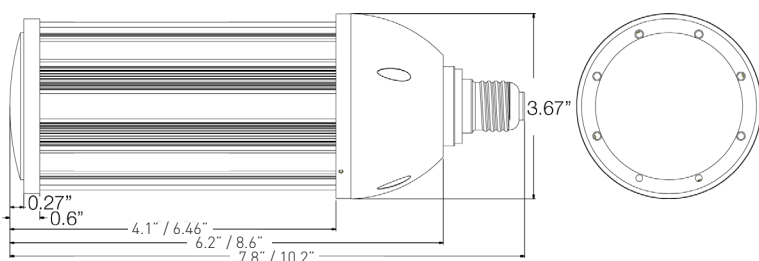

LED/CC30

**CENTINEL**

27/54W

**CC30****CC30 27/54W LED :**

illuminFx's 27 and 54W corn cob lights use advanced lens technology and materials to provide a high quality, high performance LED lamp. This lamps 330° beam angle allows it to cover every inch of space with light. It can help reduce energy consumption by up to 70%, and last five times as long as an equivalent halogen lamp. These qualities make these corn cob lamps a popular choice in the market.

**SPECIFICATIONS**

Type	CC30 (Corn Cob)			
Wattage	27/54W			
Housing	PVC			
LED Chip	27W = SMD 5630 / 54W = SMD 2835			
LED Quantity	27W = 153 / 54W = 216			
Voltage	100-277VAC			
Color Temp & Lumens	CCT	3000K	4000K	5000K
	Lumens	27W 54W	3900 7730	4050 8230
Base	E26/27			
Beam Angle	330°			
Operating Temp	-4°~113°C			
Life	50,000 Hours			
CRI	Ra>80			
Dimmable	No			
Certifications	CE, RoHS, LVD, EMC, UL			
Warranty	5 years			

**DIMENSIONS**

27W / 54W

**ORDERING GUIDE**

LIGHT SOURCE	WATTAGE	SHAPE	BEAM SPREAD	CRI	COLOR TEMP
LED	54	CC30	VWFL330	8	42 / HL
27 - 27W 54 - 54W		60 - 5000-7000K 42 - 4000-5000K 30 - 2700-3500K			