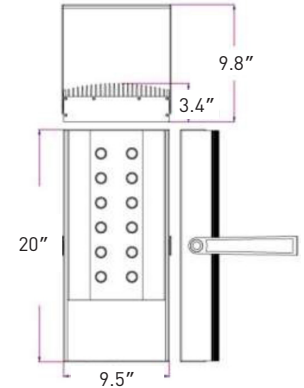

DIMENSIONS

CF025

Weight : 7.72 lbs

CF050

Weight : 11 lbs

CF075/CF100

Weight : 14.3 lbs

CF150

Weight : 17.6 lbs

ORDERING GUIDE

example product code: CF075/DT135/DB

SERIES	WATTAGE	VOLTAGE	COLOR TEMP	BEAM SPREAD	HOUSING FINISH
CF	075	D	T	135	DB
	025-25W	D-24VDC	T-6000K (TW)	24-24°	DB-Dark Brown
	050-50W	A-120-240VAC	W-3000K (WW)	45-45°	A-Aluminum
	075-75W			60-60°	
	100-100W			130-130°	
	150-150W			135-135° x 50°	