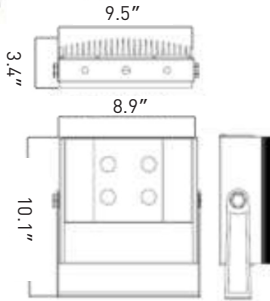

DIMENSIONS

CF025

Weight : 7.72 lbs

CF050

Weight : 11 lbs

CF075/CF100

Weight : 14.3 lbs

CF150