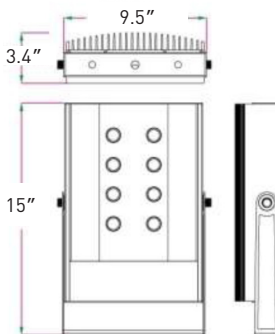

DIMENSIONS

CF025

Weight : 7.72 lbs

CF050

Weight : 11 lbs

CF075/CF100

Weight : 14.3 lbs

CF150