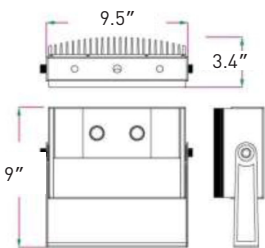

SPECIFICATIONS

Lens	Optics PMMA					
Beam Angles	24° / 45° / 60° / 130° / 135° x 50°					
Color Temp	3000K (WW) / 6000K (TW)					
Lumen Output	Watts	25W	50W	75W	100W	150W
	3000K	1350	2700	4050	5400	8100
	6000K	1750	3500	5250	7000	10500
LED	CREE / CRI 80+					
Environment	Suitable for wet locations -40°F—121°F 0-95%, non-condensing					
Input Voltage	100-240VAC / 24VDC					
Certifications	ETL, CE, FCC, LVD, RoHS, Laser Testing					
Warranty	3 years					

DIMENSIONS

CF025

Weight : 7.72 lbs

CF050

Weight : 11 lbs

CF075/CF100

Weight : 14.3 lbs

CF150

Weight : 17.6 lbs

ORDERING GUIDE

example product code: CF075/DT135/DB

SERIES	WATTAGE	VOLTAGE	COLOR TEMP	BEAM SPREAD	HOUSING FINISH
CF	075	D	T	135	DB
	025-25W	D-24VDC	T-6000K (TW)	24-24°	DB-Dark Brown
	050-50W	A-120-240VAC	W-3000K (WW)	45-45°	A-Aluminum
	075-75W			60-60°	
	100-100W			130-130°	
	150-150W			135-135° x 50°	