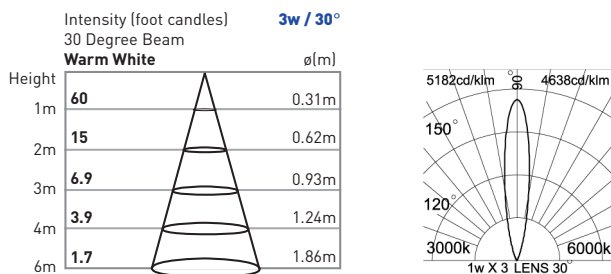

PHOTOMETRICS