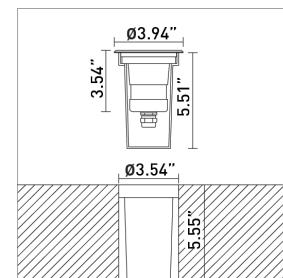

DIMENSIONS

Model Number	LED Array	Input Voltage	Color	Beam Angle*	Cord Termination	Max Power	LUM Flux
FL2-L13-1AWC-S-06HW	1 x 3W	12VAC	Warm White 3000K	30°	2-wire	3W	270
FL2-L13-1ACC-S-06HW	1 x 3W	12VAC	Cool White 6000K	30°	2-wire	3W	330
FL2-L23-2DXC-S-06HW	2 x 3W	24VDC	RGB	30°	(2) 2-wire	9.1W	Variable
FL2-L23-1AWC-S-06HW	2 x 3W	12VAC	Warm White 3000K	30°	2-wire	7W	536
FL2-L23-1ACC-S-06HW	2 x 3W	12VAC	Cool White 6000K	30°	2-wire	7W	630

*Also available in 15°, and 45°
Inquire for more information

illuminfx

illuminFx reserves the right to make changes to specifications at any time with or without notice