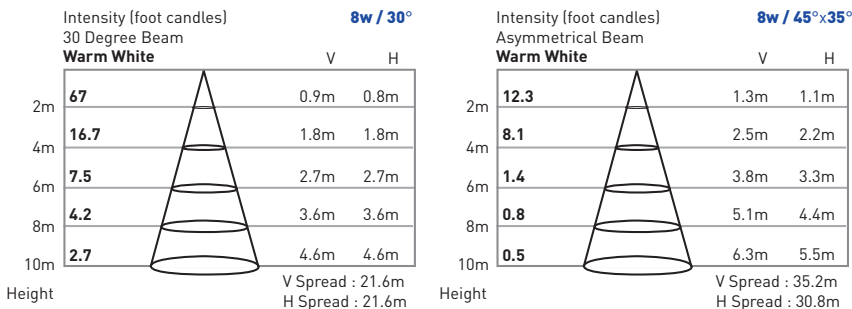

PHOTOMETRICS