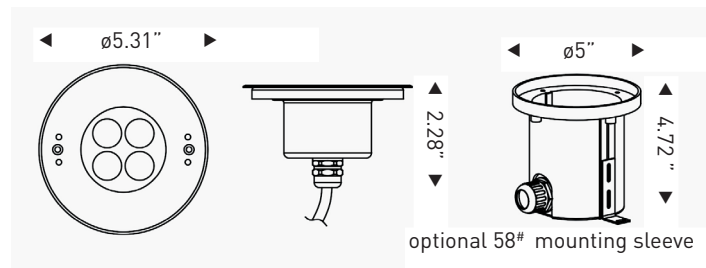

DIMENSIONS

Model Number	LED Array	Input Voltage	Color	Beam Angle	Cord Termination	Max Power	LUM Flux
FL3-L42-1AWB-S-20HW	4 x 2W	12VAC	Warm White 3000K	30°	2-wire	8.9W	500
FL3-L42-1AWW-S-20HW	4 x 2W	12VAC	Warm White 3000K	ASY 45°x35°	2-wire	8.9W	479
FL3-L42-2DXB-S-201M	4 x 2W	24VDC	RGB	25°	Male QC Plug	15W	Variable
FL3-L42-2DXW-S-201M	4 x 2W	24VDC	RGB	ASY 45°x35°	Male QC Plug	15W	Variable

illuminfx

illuminFx reserves the right to make changes to specifications at any time with or without notice