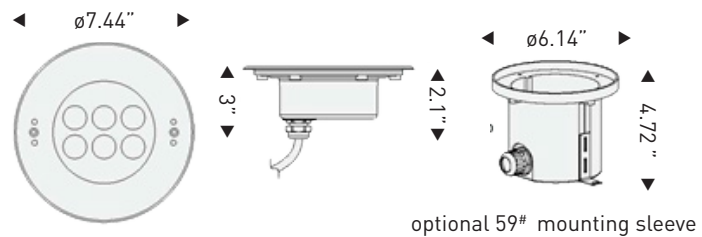

RIO | oslo

CABO

12W LED

FL4

SPECIAL ORDER
allow extended lead time

CABO FL4 :

The CABO FL4 Series of LED Underwater Recessed fixtures are perfect for any submersible lighting application. Great for pool or pond illumination as well as fountain and waterfall lighting. Comes with optional PVC mounting sleeve.

- 5-year warranty
- Long life : 50,000 hours
- NOTE : MUST BE INSTALLED UNDERWATER to prevent light from overheating

SPECIFICATIONS

Housing & Trim Ring	316L ⁺ stainless steel
Gasket	EPDM gasket
Glass	Step-tempered clear glass T=9mm
Lens	Optical lens efficiency ≥85%
Cable Gland	IP68 PG-11 copper and nickel coated
Waterproof Seal	Molded shaped double silicone seal
Environment	-4°F- 104°F less than 1m depth
Driver	Single color —1 circuit RGB 3in1 —3 circuits
Cord	20 ft
Cord Termination	OSLO Warm White —Tinned wire ends RIO RGB —Male IP68 Quick-Connect
Mounting Sleeve	059 PVC

PHOTOMETRICS

DIMENSIONS

Model Number	LED Array	Input Voltage	Color	Beam Angle	Co Termination	Max Power	LUM Flux
FL4-L62-1AWB-S-20HW	6 x 2W	12VAC	Warm White 3000K	30°	2-wire	16.8W	906
FL4-L62-1AWW-S-20HW	6 x 2W	12VAC	Warm White 3000K	ASY 45°x35°	2-wire	16.8W	772
FL4-L62-2DXB-S-201M	6 x 2W	24VDC	RGB	25°	Male QC Plug	24W	Variable
FL4-L62-2DXW-S-201M	6 x 2W	24VDC	RGB	ASY 45°x35°	Male QC Plug	24W	Variable