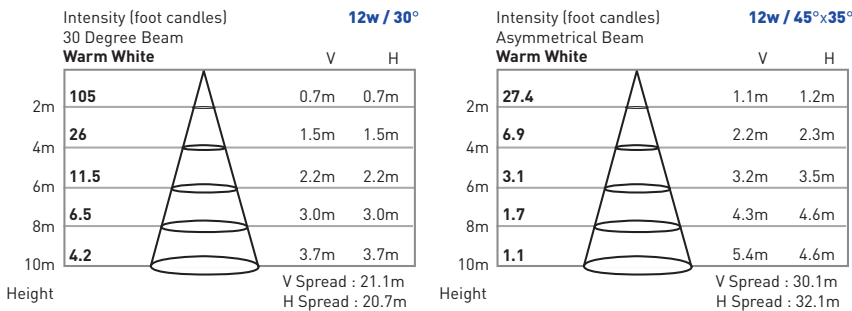

RIO | oslo

CABO

12W LED

FL4

SPECIAL ORDER
allow extended lead time

CABO FL4 :

The CABO FL4 Series of LED Underwater Recessed fixtures are perfect for any submersible lighting application. Great for pool or pond illumination as well as fountain and waterfall lighting. Comes with optional PVC mounting sleeve.

- 5-year warranty
- Long life : 50,000 hours
- NOTE : MUST BE INSTALLED UNDERWATER to prevent light from overheating

SPECIFICATIONS

Housing & Trim Ring	316L ⁺ stainless steel
Gasket	EPDM gasket
Glass	Step-tempered clear glass T=9mm
Lens	Optical lens efficiency ≥85%
Cable Gland	IP68 PG-11 copper and nickel coated
Waterproof Seal	Molded shaped double silicone seal
Environment	-4°F- 104°F less than 1m depth
Driver	Single color —1 circuit RGB 3in1 —3 circuits
Cord	20 ft
Cord Termination	OSLO Warm White —Tinned wire ends RIO RGB —Male IP68 Quick-Connect
Mounting Sleeve	059 PVC

PHOTOMETRICS

DIMENSIONS

Model Number	LED Array	Input Voltage	Color	Beam Angle	Co Termination	Max Power	LUM Flux
FL4-L62-1AWB-S-20HW	6 x 2W	12VAC	Warm White 3000K	30°	2-wire	16.8W	906
FL4-L62-1AWW-S-20HW	6 x 2W	12VAC	Warm White 3000K	ASY 45°x35°	2-wire	16.8W	772
FL4-L62-2DXB-S-201M	6 x 2W	24VDC	RGB	25°	Male QC Plug	24W	Variable
FL4-L62-2DXW-S-201M	6 x 2W	24VDC	RGB	ASY 45°x35°	Male QC Plug	24W	Variable