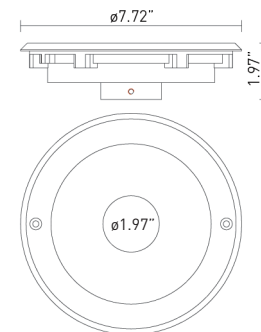

- 5-year warranty
- Long life : 30,000 hours | Power Factor : ≥ 0.9
- Internal integrated DMX for easy wiring and installation

PHOTOMETRICS

SPECIFICATIONS

Housing & Trim Ring	Stainless steel 304
Cable Gland	IP68 imported
Environment	up to 5m depth
Cover Lens	10mm thick tempered glass
LED	CREE High Powered w/optical lens
Driver	Single color —1 circuit RGB 3in1 —3 circuits
Cord	OSLO Warm White —(1)18/2 @ 6ft RIO RGB —(2)18/2 @ 6ft
Cord Termination	OSLO Warm White —(1)Tinned wire ends RIO RGB —(2)Tinned wire ends
Mounting Hole	$\phi 1.97''$

DIMENSIONS

Model Number	LED Array	Input Voltage	Color	Beam Angle	Cord Termination	Max Power	LUM Flux
FL5-L91-1AWA-S-06HW	9 x 1W	12VAC	Warm White 3000K	12°	2-wire	12W	810
FL5-L91-1ACA-S-06HW	9 x 1W	12VAC	Cool White 6000K	12°	2-wire	12W	990
FL5-L92-2DXA-S-06HW	9 x 2W	24VDC	RGB	12°	(2) 2-wire	26W	Variable
FL5-L92-1AWA-S-06HW	9 x 2W	12VAC	Warm White 3000K	12°	2-wire	20W	1606
FL5-L92-1ACA-S-06HW	9 x 2W	12VAC	Cool White 6000K	12°	2-wire	20W	1890