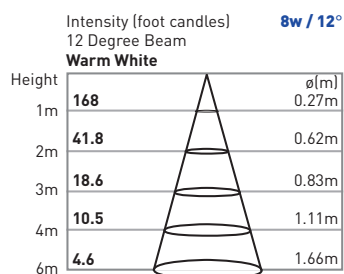

RIO | oslo

SATURN

12/20W LED

FL5

RoHS
Compliant

CE

IP68
OUTDOOR RATED

INTERNAL DMX

- 5-year warranty
- Long life : 30,000 hours | Power Factor : ≥ 0.9
- Internal integrated DMX for easy wiring and installation

PHOTOMETRICS

SPECIFICATIONS

Housing & Trim Ring	Stainless steel 304
Cable Gland	IP68 imported
Environment	up to 5m depth
Cover Lens	10mm thick tempered glass
LED	CREE High Powered w/optical lens
Driver	Single color —1 circuit RGB 3in1 —3 circuits
Cord	OSLO Warm White —(1)18/2 @ 6ft RIO RGB —(2)18/2 @ 6ft
Cord Termination	OSLO Warm White —(1)Tinned wire ends RIO RGB —(2)Tinned wire ends
Mounting Hole	$\phi 1.97''$

DIMENSIONS

Model Number	LED Array	Input Voltage	Color	Beam Angle	Cord Termination	Max Power	LUM Flux
FL5-L91-1AWA-S-06HW	9 x 1W	12VAC	Warm White 3000K	12°	2-wire	12W	810
FL5-L91-1ACA-S-06HW	9 x 1W	12VAC	Cool White 6000K	12°	2-wire	12W	990
FL5-L92-2DXA-S-06HW	9 x 2W	24VDC	RGB	12°	(2) 2-wire	26W	Variable
FL5-L92-1AWA-S-06HW	9 x 2W	12VAC	Warm White 3000K	12°	2-wire	20W	1606
FL5-L92-1ACA-S-06HW	9 x 2W	12VAC	Cool White 6000K	12°	2-wire	20W	1890