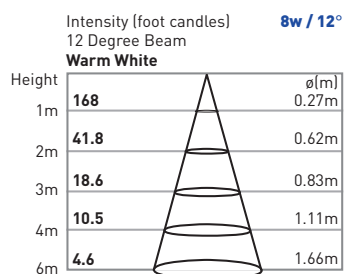

RIO | oslo

SATURN

12/20W LED

FL6RoHS
Compliant

CE

IP68
OUTDOOR RATED

INTERNAL DMX

SATURN FL6 :

- 5-year warranty
- Long life : 30,000 hours | Power Factor : ≥ 0.9
- Internal integrated DMX for easy wiring and installation

SPECIFICATIONS

Housing & Trim Ring	Stainless steel 304
Cable Gland	IP68 imported
Environment	up to 5m depth
Cover Lens	10mm thick tempered glass
LED	CREE High Powered w/optical lens
Driver	Single color —1 circuit RGB 3in1 —3 circuits
Cord	OSLO Warm White —(1)18/2 @ 6ft RIO RGB —(2)18/2 @ 6ft
Cord Termination	OSLO Warm White —(1)Tinned wire ends RIO RGB —(2)Tinned wire ends
Mounting Hole	$\varnothing 1.97''$

PHOTOMETRICS**DIMENSIONS**

Model Number	LED Array	Input Voltage	Color	Beam Angle	Cord Termination	Max Power	LUM Flux
FL6-L91-1AWA-S-06HW	9 x 1W	12VAC	Warm White 3000K	12°	2-wire	12W	810
FL6-L91-1ACA-S-06HW	9 x 1W	12VAC	Cool White 6000K	12°	2-wire	12W	990
FL6-L92-2DXA-S-06HW	9 x 2W	24VDC	RGB	12°	(2) 2-wire	26W	Variable
FL6-L92-1AWA-S-06HW	9 x 2W	12VAC	Warm White 3000K	12°	2-wire	20W	1606
FL6-L92-1ACA-S-06HW	9 x 2W	12VAC	Cool White 6000K	12°	2-wire	20W	1890