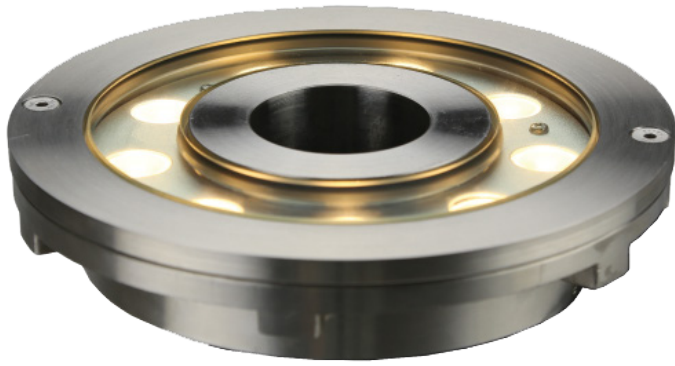

RIO | oslo

SATURN

12/20W LED

FL6RoHS
Compliant

CE

IP68
OUTDOOR RATED

INTERNAL DMX

SATURN FL6 :

The SATURN FL6 Series of LED Fountain Fixtures are specifically designed to be used on outdoor fountains. The FL6 is designed for wet fountain applications. Simply attach the ring to a fountain nozzle and it will evenly illuminate the fountain jet.

- 5-year warranty
- Long life : 30,000 hours | Power Factor : ≥ 0.9
- Internal integrated DMX for easy wiring and installation

SPECIFICATIONS

Housing & Trim Ring	Stainless steel 304
Cable Gland	IP68 imported
Environment	up to 5m depth
Cover Lens	10mm thick tempered glass
LED	CREE High Powered w/optical lens
Driver	Single color —1 circuit RGB 3in1 —3 circuits
Cord	OSLO Warm White —(1)18/2 @ 6ft RIO RGB —(2)18/2 @ 6ft
Cord Termination	OSLO Warm White —(1)Tinned wire ends RIO RGB —(2)Tinned wire ends
Mounting Hole	$\varnothing 1.97''$

PHOTOMETRICS**DIMENSIONS**

Model Number	LED Array	Input Voltage	Color	Beam Angle	Cord Termination	Max Power	LUM Flux
FL6-L91-1AWA-S-06HW	9 x 1W	12VAC	Warm White 3000K	12°	2-wire	12W	810
FL6-L91-1ACA-S-06HW	9 x 1W	12VAC	Cool White 6000K	12°	2-wire	12W	990
FL6-L92-2DXA-S-06HW	9 x 2W	24VDC	RGB	12°	(2) 2-wire	26W	Variable
FL6-L92-1AWA-S-06HW	9 x 2W	12VAC	Warm White 3000K	12°	2-wire	20W	1606
FL6-L92-1ACA-S-06HW	9 x 2W	12VAC	Cool White 6000K	12°	2-wire	20W	1890