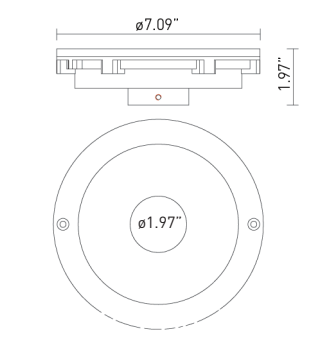

RIO | oslo

SATURN

12/20W LED

FL6RoHS
Compliant

CE

IP68
OUTDOOR RATED

INTERNAL DMX

SATURN FL6 :

- 5-year warranty
- Long life : 30,000 hours | Power Factor : ≥ 0.9
- Internal integrated DMX for easy wiring and installation

SPECIFICATIONS

Housing & Trim Ring	Stainless steel 304
Cable Gland	IP68 imported
Environment	up to 5m depth
Cover Lens	10mm thick tempered glass
LED	CREE High Powered w/optical lens
Driver	Single color —1 circuit RGB 3in1 —3 circuits
Cord	OSLO Warm White —(1)18/2 @ 6ft RIO RGB —(2)18/2 @ 6ft
Cord Termination	OSLO Warm White —(1)Tinned wire ends RIO RGB —(2)Tinned wire ends
Mounting Hole	$\varnothing 1.97''$

PHOTOMETRICS**DIMENSIONS**

Model Number	LED Array	Input Voltage	Color	Beam Angle	Cord Termination	Max Power	LUM Flux
FL6-L91-1AWA-S-06HW	9 x 1W	12VAC	Warm White 3000K	12°	2-wire	12W	810
FL6-L91-1ACA-S-06HW	9 x 1W	12VAC	Cool White 6000K	12°	2-wire	12W	990
FL6-L92-2DXA-S-06HW	9 x 2W	24VDC	RGB	12°	(2) 2-wire	26W	Variable
FL6-L92-1AWA-S-06HW	9 x 2W	12VAC	Warm White 3000K	12°	2-wire	20W	1606
FL6-L92-1ACA-S-06HW	9 x 2W	12VAC	Cool White 6000K	12°	2-wire	20W	1890