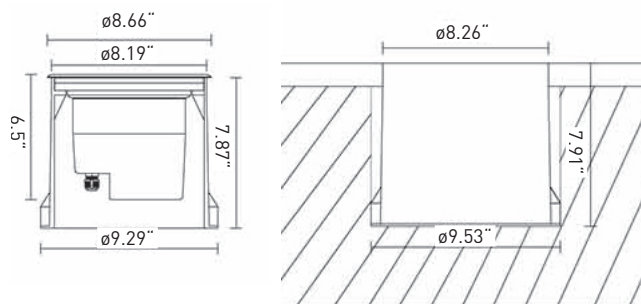

DIMENSIONS

Model Number	LED Array	Input Voltage	Color	Beam Angle	LUM Flux
IG15-L1215-1AWA-S-03HW	12 x 1.5W	12VAC	Warm White 3000K	8°	1080
IG15-L1215-1AWB-S-03HW	12 x 1.5W	12VAC	Warm White 3000K	25°	1080
IG15-L1215-2DXB-S-03HW-DMX	12 x 1.5W	24VDC	RGB	25°	Variable
IG15-L123-2DXB-S-03HW-DMX	12x 3W	24VDC	RGB	25°	Variable

illuminFx reserves the right to make changes to specifications at any time with or without notice