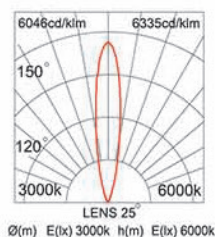

PHOTOMETRICS

1.62	95	6	112
1.08	213	4	253
0.82	378	3	452
0.53	851	2	1015
0.27	3405	1	4061