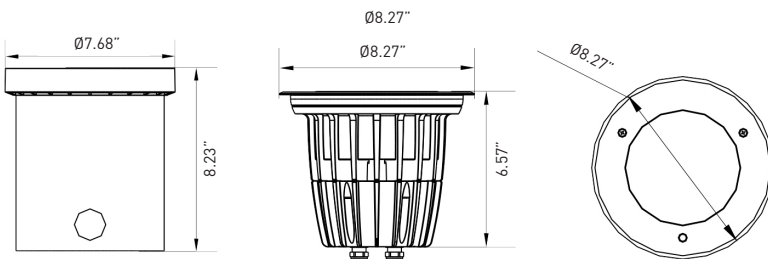

RIO | oslo

BILLINGS

20W LED

IG20

INTERNAL DMX
SPECIAL ORDER
allow extended lead time

BILLINGS IG20 :

The BILLINGS IG20 is a high efficiency LED ingrade in the IFX line of products. With its advanced COB LED and reflector, this fixture can project efficient light up to 30ft! Available in many static white options as well as full RGBW LEDs for smooth, brilliant color transitions, and interegration with IFX Spectrum Select controls

- 5 year warranty
- Long life : 50,000 hours
- RGBW : Internal DMX operation

DIMENSIONS

ORDERING GUIDE

example product code: IG20-SP15-Z-S

MODEL	WATTAGE	BEAM SPREAD	COLOR TEMP	FINISH
IG	20	SP15	Z	S
		SP15 - 15°	Z - RGBW	
		SP36 - 36°	22 - 2200K	
		FL46 - 46°	27 - 2700K	
		FL70 - 70°	30 - 3000K	
			35 - 3500K	
			40 - 4000K	
			65 - 6500K	

SPECIFICATIONS

Housing	Cast aluminum, double powder coated
Glass	12mm safety glass, IP68 connector
Hardware	Stainless steel
Luminous Efficacy	96.95 lm/W
CRI	Ra>80
Operating Temp	-22°F - 122°F
Projecting Distance	30ft
Available angles	15° / 36° / 46° / 70°
Input voltage	24VDC