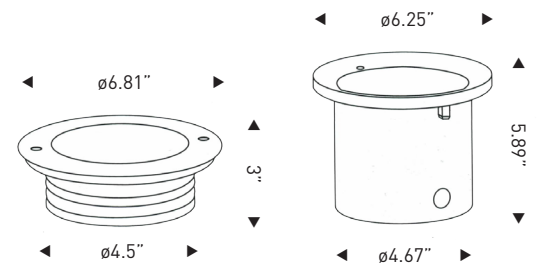

DIMENSIONS

Model Number	LED Array	Input Voltage	Color	Beam Angle	Cord Termination	Max Power	LUM Flux
IG4-L62-1AWC-S-20HW	6 x 2W	12VAC	Warm White 3000K	30°	2-wire	13.5W	783
IG4-L62-1AWW-S-20HW	6 x 2W	12VAC	Warm White 3000K	ASY 45°x35°	2-wire	13.5W	783
IG4-L62-2DXC-S-201M	6 x 2W	24VDC	RGB	30°	Male QC Plug	16.8W	Variable
IG4-L62-2DXW-S-201M	6 x 2W	24VDC	RGB	ASY 45°x35°	Male QC Plug	16.8W	Variable