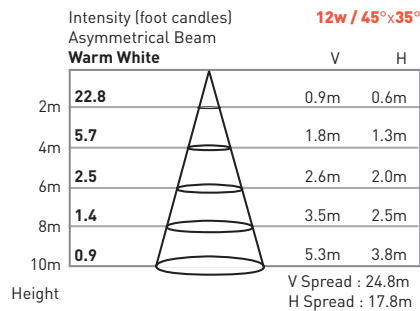

### SPECIFICATIONS

Housing	Die cast aluminum, gray powder coat
Trim Ring	316# stainless steel
Glass	Step-tempered clear glass T=8mm
Loading Capacity	Excert force of $0\frac{2}{5}=2467$ pounds
Cable Gland	IP68 PG-9 PVC
Waterproof Seal	Molded shaped double silicone seal
LED	<b>Single color</b> — CREE XP-E <b>RGB 3in1</b> —TQ power
Driver	<b>Single color</b> —1 circuit <b>RGB 3in1</b> —3 circuits
Cord	20 ft
Cord Termination	<b>OSLO Warm White</b> —Tinned wire ends <b>RIO RGB</b> —Male IP68 Quick-Connect
Mounting Sleeve	016 PVC

### PHOTOMETRICS

### DIMENSIONS

Model Number	LED Array	Input Voltage	Color	Beam Angle	Cord Termination	Max Power	LUM Flux
IG4-L62-1AWC-S-20HW	6 x 2W	12VAC	Warm White 3000K	30°	2-wire	13.5W	783
IG4-L62-1AWW-S-20HW	6 x 2W	12VAC	Warm White 3000K	ASY 45°x35°	2-wire	13.5W	783
IG4-L62-2DXC-S-201M	6 x 2W	24VDC	RGB	30°	Male QC Plug	16.8W	Variable
IG4-L62-2DXW-S-201M	6 x 2W	24VDC	RGB	ASY 45°x35°	Male QC Plug	16.8W	Variable