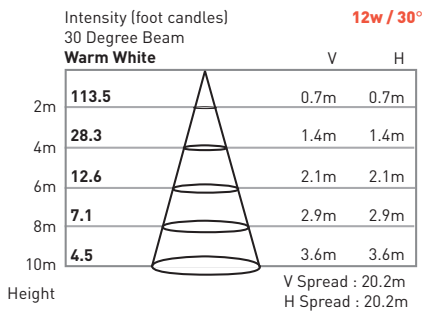

### SPECIFICATIONS

Housing	Die cast aluminum, gray powder coat
Trim Ring	316# stainless steel
Glass	Step-tempered clear glass T=8mm
Loading Capacity	Excert force of $0\frac{2}{5}=2467$ pounds
Cable Gland	IP68 PG-9 PVC
Waterproof Seal	Molded shaped double silicone seal
LED	<b>Single color</b> — CREE XP-E <b>RGB 3in1</b> —TQ power
Driver	<b>Single color</b> —1 circuit <b>RGB 3in1</b> —3 circuits
Cord	20 ft
Cord Termination	<b>OSLO Warm White</b> —Tinned wire ends <b>RIO RGB</b> —Male IP68 Quick-Connect
Mounting Sleeve	016 PVC

### PHOTOMETRICS

### DIMENSIONS

Model Number	LED Array	Input Voltage	Color	Beam Angle	Cord Termination	Max Power	LUM Flux
IG4-L62-1AWC-S-20HW	6 x 2W	12VAC	Warm White 3000K	30°	2-wire	13.5W	783
IG4-L62-1AWW-S-20HW	6 x 2W	12VAC	Warm White 3000K	ASY 45°x35°	2-wire	13.5W	783
IG4-L62-2DXC-S-201M	6 x 2W	24VDC	RGB	30°	Male QC Plug	16.8W	Variable
IG4-L62-2DXW-S-201M	6 x 2W	24VDC	RGB	ASY 45°x35°	Male QC Plug	16.8W	Variable