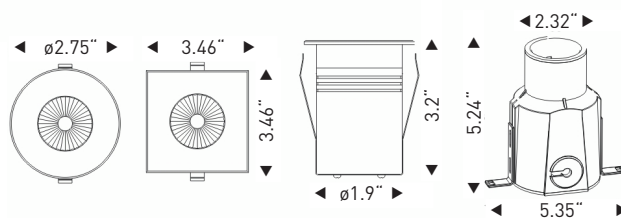

in grade

COB oslo

AUSTIN

5W LED

IG8

SPECIFICATIONS

Housing	Die cast aluminum, gray powder coat
Trim Ring	316# stainless steel
Glass	Step-tempered clear glass T=7mm
Loading Capacity	Exert force of $\varnothing\frac{1}{2}$ =1320 pounds
Lens	Optical lens efficiency $\geq 90\%$
Cable Gland	Molded shaped silicone seal
Waterproof Seal	Molded shaped silicone seal
LED	Multi chip on board LED
Driver	Single color —1 circuit
Cord	6 ft
Cord Termination	OSLO Warm White —Tinned wire ends
Mounting Sleeve	065 PVC

DIMENSIONS

Model Number	LED Array	Input Voltage	Color	Beam Angle	Trim Ring	Max Power	LUM Flux
IG8-L15-1AWC-S-06HW	1 x 5W	12VAC	Warm White 3000K	30°	Round	4.8W	294
IG8S-L15-1AWC-S-06HW	1 x 5W	12VAC	Warm White 3000K	30°	Square	4.8W	294

SPECIAL ORDER (square trim)
allow extended lead time

AUSTIN IG8 :

The AUSTIN IG8 Series of LED In Grade fixtures are great for up-lighting applications. The COB LEDs provide even more lumen output per watt so you can get a greater light output in an extremely small lighting fixture. The IG8 series comes in both square and round trim rings.