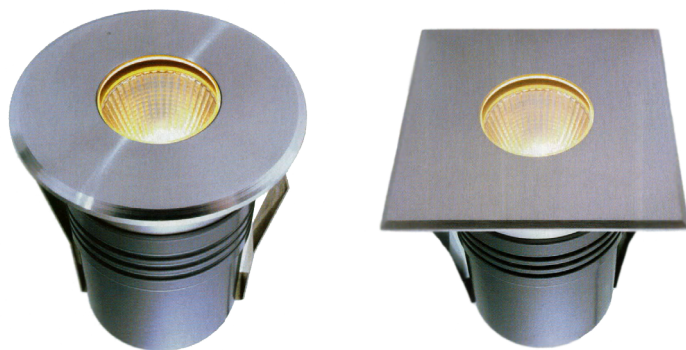

in grade

COB oslo

AUSTIN

5W LED

IG8

SPECIFICATIONS

Housing	Die cast aluminum, gray powder coat
Trim Ring	316# stainless steel
Glass	Step-tempered clear glass T=7mm
Loading Capacity	Exert force of $\varnothing\frac{1}{2}$ =1320 pounds
Lens	Optical lens efficiency $\geq 90\%$
Cable Gland	Molded shaped silicone seal
Waterproof Seal	Molded shaped silicone seal
LED	Multi chip on board LED
Driver	Single color —1 circuit
Cord	6 ft
Cord Termination	OSLO Warm White —Tinned wire ends
Mounting Sleeve	065 PVC

DIMENSIONS

Model Number	LED Array	Input Voltage	Color	Beam Angle	Trim Ring	Max Power	LUM Flux
IG8-L15-1AWC-S-06HW	1 x 5W	12VAC	Warm White 3000K	30°	Round	4.8W	294
IG8S-L15-1AWC-S-06HW	1 x 5W	12VAC	Warm White 3000K	30°	Square	4.8W	294

SPECIAL ORDER (square trim)
allow extended lead time

AUSTIN IG8 :

The AUSTIN IG8 Series of LED In Grade fixtures are great for up-lighting applications. The COB LEDs provide even more lumen output per watt so you can get a greater light output in an extremely small lighting fixture. The IG8 series comes in both square and round trim rings.