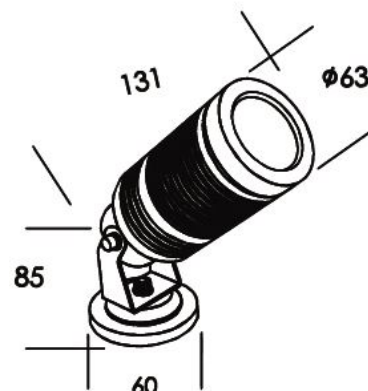

### SPECIFICATIONS

Housing	Machined aluminum 6063	
LED	COB / RGB or RGBW	
Lumens	~70 lumens/watt	
Beam Spread	Single Color	24 / 36 / 60°
	RGB / RGBW	20 / 30 / 45°
Lens	Efficiency >85%	
Cable Gland	IP68 PG-9 PVC	
Waterproof Seal	Molded shaped double silicone seal	
Cable	1 meter	

### PHOTOMETRICS

36° Reflector / 36° Riflettore

14W - 3000 K

### DIMENSIONS