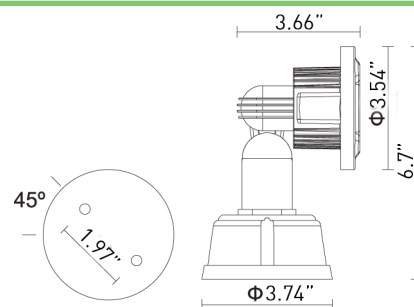

- 5-year warranty
- Long life : 50,000 hours
- Optional Accessories:
Shroud (SHR-LR1) Mounting Stake (STK-LR1)

SPECIFICATIONS

Housing	Die-cast powder coated aluminum Ral 7012
Bracket	Powder coated aluminum
Glass	Step-tempered clear glass
Lens	Optical PC Model
Cable Gland	IP68 PG-9 PVC
Gasket	Imported silicon and rubber
LED	T ₀ power type
Driver	Single Color —1 circuits RGB Discrete —3 circuits
Cord	OSLO Warm White —(1)18/2 @ 6ft RIO RGB —(2)18/2 @ 6ft
Cord Termination	OSLO Warm White —(1)tinned wire ends RIO RGB —(2)tinned wire ends

PHOTOMETRICS

Ø(m)	h(m)	E(fc)
1.68	6	5.3
1.12	4	12.0
0.84	3	21.2
0.56	2	47.7
0.28	1	190.7

Ø(m)	h(m)	E(fc)
3.07	6	2.1
2.04	4	4.6
1.53	3	8.3
1.02	2	18.6
0.51	1	74.2

DIMENSIONS

Model Number	LED Array	Input Voltage	Color	Beam Angle*	Cord Termination	Max Power	LUM Flux
LR1-L31-1AWA-DG-06HW	3 x 1W	12VAC	Warm White 3000K	15°	2-wire	4W	270
LR1-L31-1AWC-DG-06HW	3 x 1W	12VAC	Warm White 3000K	30°	2-wire	4W	270
LR1-L31-1AWW-DG-06HW	3 x 1W	12VAC	Warm White 3000K	ASY 65°x30°	2-wire	4W	270
LR1-L31-2DXC-DG-06HW	3 x 1W	24VDC	RGB	30°	(2) 2-wire	4.8W	Variable