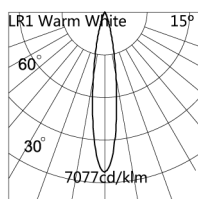

PHOTOMETRICS

Ø(m)	h(m)	E(fc)
1.68	6	5.3
1.12	4	12.0
0.84	3	21.2
0.56	2	47.7
0.28	1	190.7

Ø(m)	h(m)	E(fc)
3.07	6	2.1
2.04	4	4.6
1.53	3	8.3
1.02	2	18.6
0.51	1	74.2

DIMENSIONS

Model Number	LED Array	Input Voltage	Color	Beam Angle*	Cord Termination	Max Power	LUM Flux
LR1-L31-1AWA-DG-06HW	3 x 1W	12VAC	Warm White 3000K	15°	2-wire	4W	270
LR1-L31-1AWC-DG-06HW	3 x 1W	12VAC	Warm White 3000K	30°	2-wire	4W	270
LR1-L31-1AWW-DG-06HW	3 x 1W	12VAC	Warm White 3000K	ASY 65°x30°	2-wire	4W	270
LR1-L31-2DXC-DG-06HW	3 x 1W	24VDC	RGB	30°	(2) 2-wire	4.8W	Variable