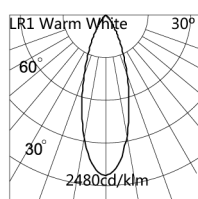

PHOTOMETRICS

Ø(m)	h(m)	E(fc)
1.68	6	5.3
1.12	4	12.0
0.84	3	21.2
0.56	2	47.7
0.28	1	190.7

Ø(m)	h(m)	E(fc)
3.07	6	2.1
2.04	4	4.6
1.53	3	8.3
1.02	2	18.6
0.51	1	74.2

DIMENSIONS

Model Number	LED Array	Input Voltage	Color	Beam Angle*	Cord Termination	Max Power	LUM Flux
LR1-L31-1AWA-DG-06HW	3 x 1W	12VAC	Warm White 3000K	15°	2-wire	4W	270
LR1-L31-1AWC-DG-06HW	3 x 1W	12VAC	Warm White 3000K	30°	2-wire	4W	270
LR1-L31-1AWW-DG-06HW	3 x 1W	12VAC	Warm White 3000K	ASY 65°x30°	2-wire	4W	270
LR1-L31-2DXC-DG-06HW	3 x 1W	24VDC	RGB	30°	(2) 2-wire	4.8W	Variable