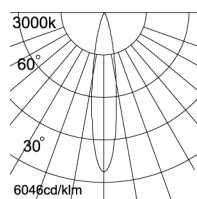

- 5-year warranty
- Long life : 50,000 hours
- Optional Accessories:
Shroud (SHR-LR3) Mounting Stake (STK-LR3)

RIO | oslo
LAREDO
 15W LED

SPECIFICATIONS

Housing	Die-cast powder coated aluminum Ral 7012
Bracket	Powder coated aluminum
Glass	Step-tempered clear glass
Lens	Optical PC Model
Cable Gland	IP68 PG-9 PVC
Gasket	Imported silicon and rubber
LED	T ₀ power type
Driver	Single Color —1 circuits RGB Discrete —3 circuits
Cord	OSLO Warm White —(1)1/8"/2 @ 6ft RIO RGB —(2)1/8"/2 @ 6ft
Cord Termination	OSLO Warm White —(1)tinned wire ends RIO RGB —(2)tinned wire ends

PHOTOMETRICS

LR3 Warm White

1w*12 LENS 25°

Ø(m)	h(m)	E(fc) 3000k
1.62	6	95
1.08	4	21.3
0.82	3	37.8
0.53	2	85.1
0.27	1	341

6046cd/klm

DIMENSIONS

Model Number	LED Array	Input Voltage	Color	Beam Angle*	Cord Termination	Max Power	LUM Flux
LR3-L121-1AWA-DG-06HW	12 x 1W	12VAC	Warm White 3000K	8°	2-wire	15W	1080
LR3-L121-1AWC-DG-06HW	12 x 1W	12VAC	Warm White 3000K	25°	2-wire	15W	1080
LR3-L121-1AWW-DG-06HW	12 x 1W	12VAC	Warm White 3000K	ASY 65°x30°	2-wire	15W	1080
LR3-L121-2DXC-DG-06HW	12 x 1W	24VDC	RGB	25°	(2) 2-wire	18W	Variable