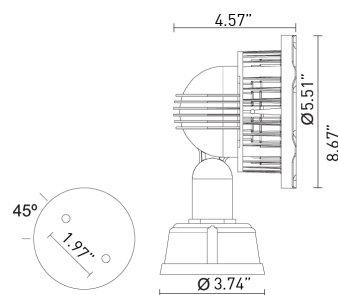

- 5-year warranty
- Long life : 50,000 hours
- Optional Accessories:
Shroud (SHR-LR3) Mounting Stake (STK-LR3)

RIO | oslo
LAREDO
 15W LED

SPECIFICATIONS

Housing	Die-cast powder coated aluminum Ral 7012
Bracket	Powder coated aluminum
Glass	Step-tempered clear glass
Lens	Optical PC Model
Cable Gland	IP68 PG-9 PVC
Gasket	Imported silicon and rubber
LED	T ₀ power type
Driver	Single Color —1 circuits RGB Discrete —3 circuits
Cord	OSLO Warm White —(1)1/8"/2 @ 6ft RIO RGB —(2)1/8"/2 @ 6ft
Cord Termination	OSLO Warm White —(1)tinned wire ends RIO RGB —(2)tinned wire ends

PHOTOMETRICS

LR3 Warm White

1w*12 LENS 25°

Ø(m)	h(m)	E(fc) 3000k
1.62	6	95
1.08	4	21.3
0.82	3	37.8
0.53	2	85.1
0.27	1	341

6046cd/klm

DIMENSIONS

Model Number	LED Array	Input Voltage	Color	Beam Angle*	Cord Termination	Max Power	LUM Flux
LR3-L121-1AWA-DG-06HW	12 x 1W	12VAC	Warm White 3000K	8°	2-wire	15W	1080
LR3-L121-1AWC-DG-06HW	12 x 1W	12VAC	Warm White 3000K	25°	2-wire	15W	1080
LR3-L121-1AWW-DG-06HW	12 x 1W	12VAC	Warm White 3000K	ASY 65°x30°	2-wire	15W	1080
LR3-L121-2DXC-DG-06HW	12 x 1W	24VDC	RGB	25°	(2) 2-wire	18W	Variable