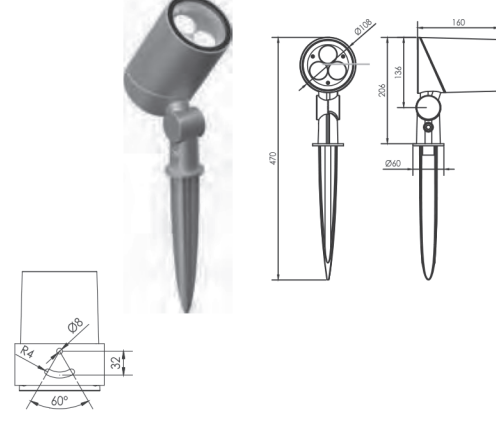

- 5-year warranty
- Long life : 30,000 hours

SPECIFICATIONS

Housing	5mm Die-cast aluminum, powder coated
Finish	RAL9023 dark gray
Mounting Hardware	Die-cast zinc with nickel plating
LED	CREE XP-G3 / RGBW 4in1
CRI	Ra>80
Voltage	24VDC / 100-264VAC
Operating Temp	-40°F-122°F
Beam Spread	15° / 20° / 30° / 15x60°
Optional Stake	Double powder coated

DIMENSIONS

Pole Mount

U Mount

Stake Mount

ORDERING GUIDE

example product code: RF12/SP15/2Z/DGST

SERIES	WATTAGE	BEAM SPREAD	INPUT VOLTAGE	COLOR TEMP	FINISH	MOUNTING
RF	12	SP15	2	Z	DG	ST
		SP15—15° spot	U—100-264VAC	65—6500K		PM—Pole Mount
		SP20—20° spot	2—24VDC	30—3000K		ST—Stake Mount
		SP30—30° spot		Z—RGBW		UM—U Mount
		ASY—15°x60°				