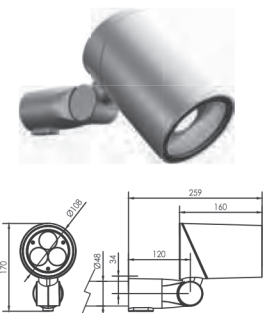

R10 | oslo

PULSAR

12W LED

RF12

SPECIAL ORDER
allow extended lead time

PULSAR 12W :

The PULSAR 12 watt landscape stake fixture is a high powered LED solution for almost any outdoor landscape lighting project. This high efficiency LED fixture comes in full color changing RGBW, or single color white. Standard configuration for RGBW version includes internal DMX for integration with IFX Spectrum Select controls.

- 5-year warranty
- Long life : 30,000 hours

SPECIFICATIONS

Housing	5mm Die-cast aluminum, powder coated
Finish	RAL9023 dark gray
Mounting Hardware	Die-cast zinc with nickel plating
LED	CREE XP-G3 / RGBW 4in1
CRI	Ra>80
Voltage	24VDC / 100-264VAC
Operating Temp	-40°F-122°F
Beam Spread	15° / 20° / 30° / 15x60°
Optional Stake	Double powder coated

DIMENSIONS

Pole Mount

U Mount

Stake Mount

ORDERING GUIDE

example product code: RF12/SP15/2Z/DGST

SERIES	WATTAGE	BEAM SPREAD	INPUT VOLTAGE	COLOR TEMP	FINISH	MOUNTING
RF	12	SP15	2	Z	DG	ST
		SP15—15° spot	U—100-264VAC	65—6500K		PM—Pole Mount
		SP20—20° spot	2—24VDC	30—3000K		ST—Stake Mount
		SP30—30° spot		Z—RGBW		UM—U Mount
		ASY—15°x60°				