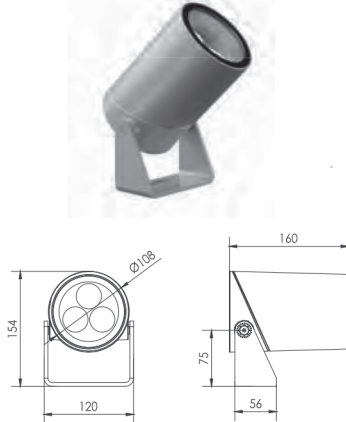

R10 | oslo

PULSAR

12W LED

RF12

SPECIAL ORDER
allow extended lead time

PULSAR 12W :

The PULSAR 12 watt landscape stake fixture is a high powered LED solution for almost any outdoor landscape lighting project. This high efficiency LED fixture comes in full color changing RGBW, or single color white. Standard configuration for RGBW version includes internal DMX for integration with IFX Spectrum Select controls.

- 5-year warranty
- Long life : 30,000 hours

SPECIFICATIONS

Housing	5mm Die-cast aluminum, powder coated
Finish	RAL9023 dark gray
Mounting Hardware	Die-cast zinc with nickel plating
LED	CREE XP-G3 / RGBW 4in1
CRI	Ra>80
Voltage	24VDC / 100-264VAC
Operating Temp	-40°F-122°F
Beam Spread	15° / 20° / 30° / 15x60°
Optional Stake	Double powder coated

DIMENSIONS

Pole Mount

U Mount

Stake Mount

ORDERING GUIDE

example product code: RF12/SP15/2Z/DGST

SERIES	WATTAGE	BEAM SPREAD	INPUT VOLTAGE	COLOR TEMP	FINISH	MOUNTING
RF	12	SP15	2	Z	DG	ST
		SP15—15° spot	U—100-264VAC	65—6500K		PM—Pole Mount
		SP20—20° spot	2—24VDC	30—3000K		ST—Stake Mount
		SP30—30° spot		Z—RGBW		UM—U Mount
		ASY—15°x60°				