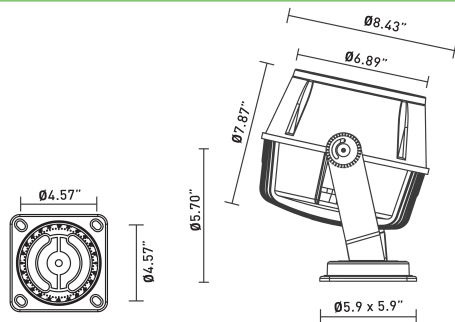

round flood

R10 | oslo

PULSAR
47 / 65W LED

RF47
65

INTERNAL DMX
SPECIAL ORDER
allow extended lead time

PULSAR RF :

The PULSAR RF series is a round flood for outdoor lighting applications. This high efficiency LED fixture comes in either static white or full color changing RGB. The RGB version comes with an internal DMX systems for interegration with IFX Spectrum Select controls.

- 5 year warranty
- Long life : 50,000 hours
- RGBW : Internal DMX operation

SPECIFICATIONS

Housing	Extruded aluminum, powder coated
Glass	4mm safety glass, IP68 connector
Hardware	Stainless steel
LED	47 : 1W x 36 65 : 2W x 27W
CRI	Ra>80
Operating Temp	-22°F-122°F
Adjustable angle	60°
Input voltage	24VDC
Glare Shield	Available - GS317

DIMENSIONS

PHOTOMETRICS

RF65-SP15-30-DG

Ø(m)	h(m)	E(fc)
2.62	30	7.2
1.75	20	16.1
1.31	15	28.7
0.88	10	64.5
0.43	5	257.7

ORDERING GUIDE

example product code: RF47-SP15-X-DG

MODEL	WATTAGE	BEAM SPREAD	COLOR TEMP	FINISH
RF	47	SP15	X	DG
	47 - 47W	SP15 - 15°	X - RGB	
	65 - 65W	SP25 - 25°	30 - 3000K	
		SP45 - 45°	60 - 6000K	