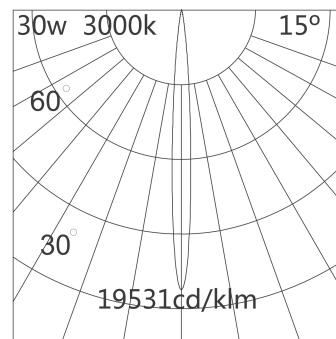

- 5 year warranty
- Long life : 50,000 hours
- RGBW : Internal DMX operation

SPECIFICATIONS

Housing	Extruded aluminum, powder coated
Glass	4mm safety glass, IP68 connector
Hardware	Stainless steel
LED	47 : 1W x 36 65 : 2W x 27W
CRI	Ra>80
Operating Temp	-22°F-122°F
Adjustable angle	60°
Input voltage	24VDC
Glare Shield	Available - GS317

DIMENSIONS

PHOTOMETRICS

RF65-SP15-30-DG

Ø(m)	h(m)	E(fc)
2.62	30	7.2
1.75	20	16.1
1.31	15	28.7
0.88	10	64.5
0.43	5	257.7

ORDERING GUIDE

example product code: RF47-SP15-X-DG

MODEL	WATTAGE	BEAM SPREAD	COLOR TEMP	FINISH
RF	47	SP15	X	DG
	47 - 47W	SP15 - 15°	X - RGB	
	65 - 65W	SP25 - 25°	30 - 3000K	
		SP45 - 45°	60 - 6000K	