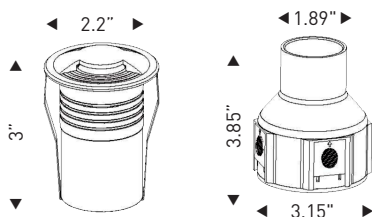

DIMENSIONS

SL2 w/Optional Mounting Sleeve

Model Number	LED Array	Input Voltage	Color	# of Openings	Cord Termination	Max Power	LUM Flux
SL2-L12-1AW1-S-20HW	1 x 2W	12VAC	Warm White 3000K	1	2-wire	2.6W	1.3
SL2-L12-1AW2-S-20HW	1 x 2W	12VAC	Warm White 3000K	2	2-wire	2.6W	1.7
SL2-L12-1AW4-S-20HW	1 x 2W	12VAC	Warm White 3000K	4	2-wire	2.6W	1.7

illuminfx

illuminfx reserves the right to make changes to specifications at any time with or without notice