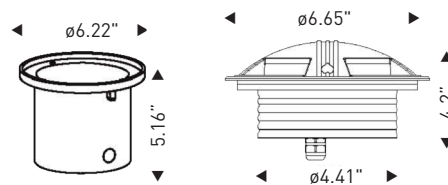

in grade

oslo

ASPEN

LED

SL4

ASPEN SL4 :

The Aspen SL4 Series of LED In Grade fixtures are perfect for pathway illumination, or turn them on their side to light up small walls or railings. They come in 3 different styles with different outputs which gives you flexibility for almost any job application. Comes with optional mounting sleeve for easy installation.

- 5-year warranty
- Long life : 50,000 hours

SPECIFICATIONS

Housing	12" Die-cast powder coated aluminum
Front Cover	316# stainless steel
Operating Temp	-20°C~40°C
Loading Capacity	>4400 lbs
Cable Gland	IP68 PG-9 PVC
Waterproof Seal	Molded shaped double silicone seal
LED	10 power type
Driver	Constant Current Output
Cord	20 ft
Cord Termination	OSLO Warm White —Tinned wire ends RIO RGB —Male IP68 Quick-Connect
Mounting Sleeve	127# PVC

DIMENSIONS

SL4 w/Optional Mounting Sleeve

Model Number	LED Array	Input Voltage	Color	# of Openings	Cord Termination	Max Power	LUM Flux
SL4-L15-1AW1-S-201M	10 x .5W	12VAC	Warm White 3000K	1	2-wire	0.8W	85
SL4-L25-1AW2-S-201M	20 x .5W	12VAC	Warm White 3000K	2	2-wire	1.6W	85
SL4-L25-1AW4-S-201M	24 x .5W	12VAC	Warm White 3000K	4	2-wire	1.7W	85