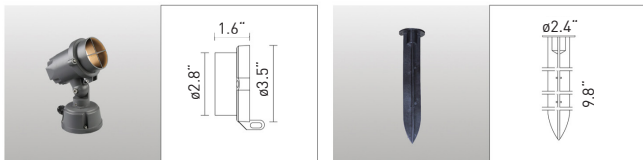

oslo

TAMPA

7/12W LED

TP07
12

TAMPA 7/12W :

The TAMPA 7/12 watt line voltage landscape stake fixture is a high powered LED solution for almost any outdoor landscape lighting project. Use it to light up building facades, trees, retaining walls, and columns. Installation is quick and easy and the COB LED provides amazingly high lumen output from a small energy efficient lighting fixture.

- 5-year warranty
- Long life : 50,000 hours

ACCESSORIES

Glare shield : TP318

Aluminum spike: TP603
Plastic spike: TP602

Spread glass

Horizontal

Vertical

ORDERING GUIDE

example product code: TP07/SP45/840/DG

SERIES	WATTAGE	BEAM BEAM	CRI	COLOR TEMP	FINISH
TP	07	SP45	8	40	DG
	07-7W	SP15-45° very narrow spot		50-5000K	
	12-12W	SP30-30° spot		40-4000K	
		SP45-45° spot		30-3000K	
		ASYW-30°X65°			