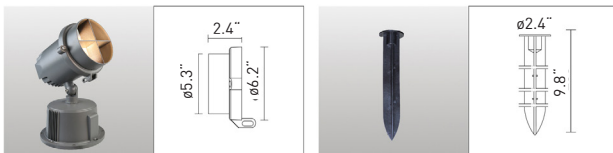

oslo

TAMPA

36/48W LED

TP36
48

TAMPA 36/48W :

The TAMPA 36/48 watt line voltage landscape stake fixture is a high powered LED solution for almost any outdoor landscape lighting project. Use it to light up building facades, trees, retaining walls, and columns. Installation is quick and easy and the COB LED provides amazingly high lumen output from a small energy efficient lighting fixture.

- 5-year warranty
- Long life : 50,000 hours

SPECIFICATIONS

Housing	12" Die-cast aluminum. LM-6
Gasket	Silicon & rubber
Glass	Tempered Glass
Reflector	Anodized aluminum 1090
Surface Coat	AkzoNobel powder coating
Driver	Constant current BridgeLux COB LED
Input Voltage	100-277VAC
Operating Temp	-20°C-45°C
Color Temps	3000K / 4000K / 5000K
Beam Angle	15° / 30° / 45°

Lumens	36W	3000K - 3370 lm
		5000K - 4070 lm
	48W	3000K - 4240 lm
		5000K - 5150 lm

ACCESSORIES

Glare shield: TP320

Aluminum spike: TP603
Plastic spike: TP602

Spread glass

Horizontal

Vertical

DIMENSIONS

ORDERING GUIDE

example product code: TP36/SP45/840/DG

SERIES	WATTAGE	BEAM SPREAD	CRI	COLOR TEMP	FINISH
TP	36	SP45	8	40	DG
	36-36W	SP15-45° very narrow spot		50-5000K	
	48-48W	SP30-30° spot		40-4000K	
		SP45-45° spot		30-3000K	
		ASYW-30°X65°			