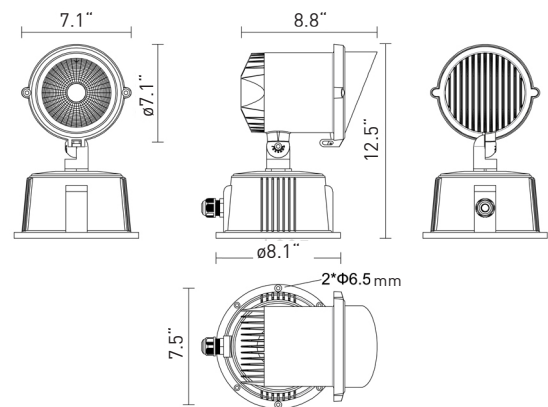

Lumens	36W	3000K - 3370 lm
		5000K - 4070 lm
	48W	3000K - 4240 lm
		5000K - 5150 lm

ACCESSORIES

Glare shield: TP320

Aluminum spike: TP603
Plastic spike: TP602

Spread glass

Horizontal

Vertical

DIMENSIONS

ORDERING GUIDE

example product code: TP36/SP45/840/DG

SERIES	WATTAGE	BEAM SPREAD	CRI	COLOR TEMP	FINISH
TP	36	SP45	8	40	DG
	36-36W	SP15-45° very narrow spot		50-5000K	
	48-48W	SP30-30° spot		40-4000K	
		SP45-45° spot		30-3000K	
		ASYW-30°X65°			