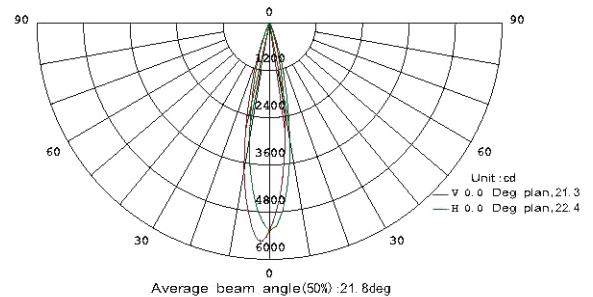

- 5 year warranty
- Long life : 50,000 hours

SPECIFICATIONS

Housing	Aluminum Alloy / AL6063
Rotary Angle	180°
Input Voltage	100-240V AC
Cable Gland	IP68 PG-11 PVC
Waterproof Seal	Glass and housing are silicone sealed
Operating Temp	4°F-104°F2
Cord	20 ft
Cord Termination	Power input —tinned wire ends DMX —IP68 quick connect 1in / 1out

DIMENSIONS

A
WA20-L181 : 22.83"
WA20-L361 : 44.10"

DISTRIBUTION CURVE

ORDERING GUIDE

example product code: WA20-L181-UXB-A-201M

LIGHT SOURCE	WATTAGE	VOLTAGE	COLOR TEMP	BEAM SPREAD	MATERIAL
WA20	L181	U	X	B	A
	L181—20W			A—10°	
	L361—40W			B—20°	
				C—45°	