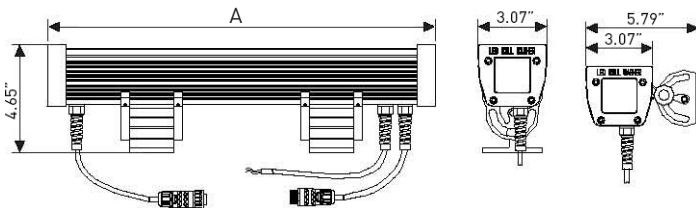

RIO | oslo

CORSICA

20/40W LED

WA20

INTERNAL DMX
SPECIAL ORDER
allow extended lead time

CORSICA WA20 :

The CORSICA WA20 linear LED fixture is illuminFx's most versatile outdoor rated RGB linear product. The CORSICA's internal DMX makes it perfect for building illumination and its streamlined design keeps it hidden. DMX address can be set on the fixture at any time making installation easy.

- 5 year warranty
- Long life : 50,000 hours

SPECIFICATIONS

Housing	Aluminum Alloy / AL6063
Rotary Angle	180°
Input Voltage	100-240V AC
Cable Gland	IP68 PG-11 PVC
Waterproof Seal	Glass and housing are silicone sealed
Operating Temp	4°F-104°F2
Cord	20 ft
Cord Termination	Power input —tinned wire ends DMX —IP68 quick connect 1in / 1out

DIMENSIONS

A
WA20-L181 : 22.83"
WA20-L361 : 44.10"

DISTRIBUTION CURVE

ORDERING GUIDE

example product code: WA20-L181-UXB-A-201M

LIGHT SOURCE	WATTAGE	VOLTAGE	COLOR TEMP	BEAM SPREAD	MATERIAL
WA20	L181	U	X	B	A
	L181—20W			A—10°	
	L361—40W			B—20°	
				C—45°	