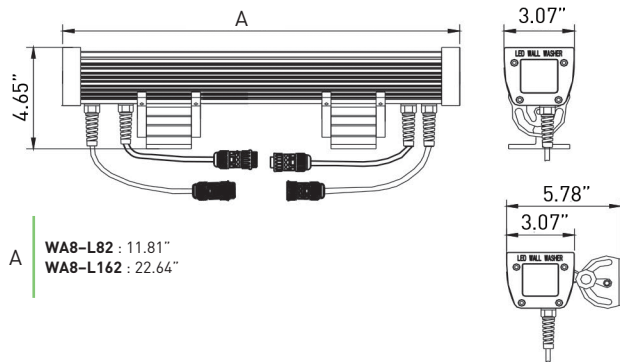

### SPECIFICATIONS

Housing	Aluminum Extrusion / 6063
Rotary Angle	180°
Input Voltage	100-240V AC
Cable Gland	IP68 PG-11 PVC
Waterproof Seal	4mm Glass and housing are silicone sealed
Operating Temp	-4°F~104°F
CRI	80
Cord	6 ft
Cord Termination	<b>Power input</b> —tinned wire ends <b>DMX</b> —IP68 quick connect 1in / 1out

### DIMENSIONS