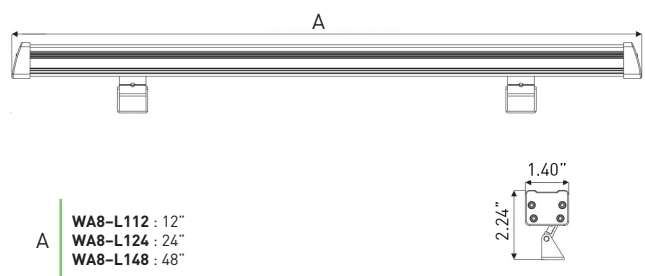

### SPECIFICATIONS

Housing	Aluminum Extrusion / 6063
Rotary Angle	180°
Input Voltage	24V DC
Cable Gland	IP68 PG-11 PVC
Waterproof Seal	4mm Glass and housing are silicone sealed
Operating Temp	-4°F~113°F
CRI	80
Cord	6 ft
Cord Termination	<b>Power input</b> —tinned wire ends <b>DMX</b> —IP68 quick connect 1in / 1out

### DIMENSIONS

WA8-L112 : 12"  
WA8-L124 : 24"  
WA8-L148 : 48"