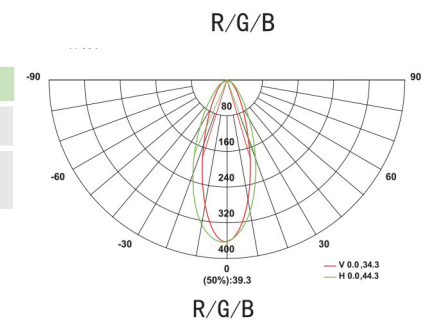

DISTRIBUTION CURVE

RoHS Compliant CE IP65 ETL

INTERNAL DMX
SPECIAL ORDER
allow extended lead time

CORSICA WA9 :

The CORSICA WA9 linear LED fixture is illuminFx's most versatile outdoor rated RGB linear product. The CORSICA's internal DMX makes it perfect for building illumination and its streamlined design keeps it hidden. DMX address can be set on the fixture at any time making installation easy.

- 5 year warranty
- Long life : 50,000 hours