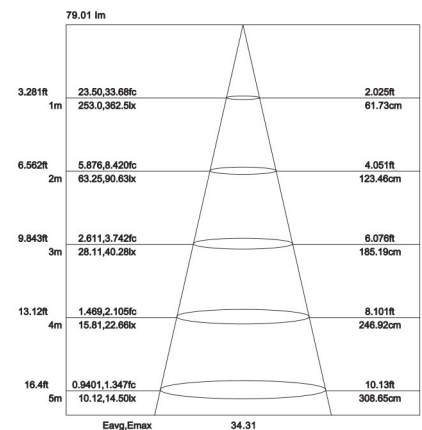

DISTRIBUTION CURVE

RoHS Compliant CE IP65 ETL

INTERNAL DMX
SPECIAL ORDER
allow extended lead time

CORSICA WA9 :

The CORSICA WA9 linear LED fixture is illuminFx's most versatile outdoor rated RGB linear product. The CORSICA's internal DMX makes it perfect for building illumination and its streamlined design keeps it hidden. DMX address can be set on the fixture at any time making installation easy.

- 5 year warranty
- Long life : 50,000 hours