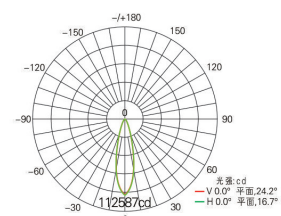

- 5 year warranty
- Long life : 50,000 hours
- RGBW : Internal DMX operation

SPECIFICATIONS

Housing	Extruded aluminum, powder coated
Glass	4mm safety glass, IP68 connector
Hardware	Stainless steel
Luminous Efficacy	38.35 lm/W
CRI	Ra>80
Operating Temp	-22°F-122°F
Projecting Distance	360ft
Adjustable angle	180°
Input voltage	Universal 100-220VAC

DIMENSIONS

PHOTOMETRICS

LF580-SP08-Z-DG

LED Unit/Color 72x2.4A 580W
AC220V 8°
红色 630nm-5251 lm
绿色 528nm-6782 lm
蓝色 470nm-1531 lm
白色 6500K-8314 lm
RGBW ●●●○

LF580-SP15-Z-DG

LED Unit/Color 72x2.4A 580W
AC220V 15°
红色 630nm-5338 lm
绿色 528nm-6895 lm
蓝色 470nm-1557 lm
白色 6500K-8452 lm
RGBW ●●●○

LF580-SP25-Z-DG

LED Unit/Color 72x2.4A 580W
AC220V 25°
红色 630nm-5174 lm
绿色 528nm-6683 lm
蓝色 470nm-1509 lm
白色 6500K-8192 lm
RGBW ●●●○

ORDERING GUIDE

example product code: LF580-SP08-Z-DG

MODEL	WATTAGE	BEAM SPREAD	COLOR TEMP	FINISH
LF	580	SP08	Z	DG
		SP08 - 8°	Z - RGBW	
		SP15 - 15°	22 - 2200K	
		SP25 - 25°	27 - 2700K	
			30 - 3000K	
			35 - 3500K	
			40 - 4000K	
			65 - 6500K	