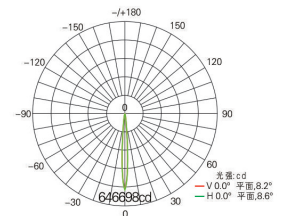

- 5 year warranty
- Long life : 50,000 hours
- RGBW : Internal DMX operation

SPECIFICATIONS

Housing	Extruded aluminum, powder coated
Glass	4mm safety glass, IP68 connector
Hardware	Stainless steel
Luminous Efficacy	38.35 lm/W
CRI	Ra>80
Operating Temp	-22°F-122°F
Projecting Distance	360ft
Adjustable angle	180°
Input voltage	Universal 100-220VAC

DIMENSIONS

PHOTOMETRICS

LF580-SP08-Z-DG

LED Unit/Color 72x2.4A 580W
AC220V 8°
红色 630nm-5251 lm
绿色 528nm-6782 lm
蓝色 470nm-1531 lm
白色 6500K-8314 lm
RGBW ●●●○

LF580-SP15-Z-DG

LED Unit/Color 72x2.4A 580W
AC220V 15°
红色 630nm-5338 lm
绿色 528nm-6895 lm
蓝色 470nm-1557 lm
白色 6500K-8452 lm
RGBW ●●●○

LF580-SP25-Z-DG

LED Unit/Color 72x2.4A 580W
AC220V 25°
红色 630nm-5174 lm
绿色 528nm-6683 lm
蓝色 470nm-1509 lm
白色 6500K-8192 lm
RGBW ●●●○

ORDERING GUIDE

example product code: LF580-SP08-Z-DG

MODEL	WATTAGE	BEAM SPREAD	COLOR TEMP	FINISH
LF	580	SP08	Z	DG
		SP08 - 8°	Z - RGBW	
		SP15 - 15°	22 - 2200K	
		SP25 - 25°	27 - 2700K	
			30 - 3000K	
			35 - 3500K	
			40 - 4000K	
			65 - 6500K	