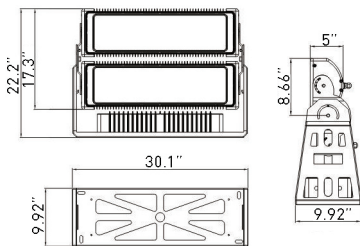

large flood

RIO | oslo

PULSAR

580W LED

LF580

INTERNAL DMX
SPECIAL ORDER
allow extended lead time

PULSAR LF580 :

The PULSAR LF580 is the largest LED flood light in the IFX line of products. With its advanced LEDs and lenses, this fixture can project efficient light up to 360ft! Available in many static white options as well as full RGBW LEDs for smooth, brilliant color transitions, and interegration with IFX Spectrum Select controls

- 5 year warranty
- Long life : 50,000 hours
- RGBW : Internal DMX operation

SPECIFICATIONS

Housing	Extruded aluminum, powder coated
Glass	4mm safety glass, IP68 connector
Hardware	Stainless steel
Luminous Efficacy	38.35 lm/W
CRI	Ra>80
Operating Temp	-22°F-122°F
Projecting Distance	360ft
Adjustable angle	180°
Input voltage	Universal 100-220VAC

DIMENSIONS

PHOTOMETRICS

LF580-SP08-Z-DG

LED Unit/Color 72x2.4A 580W
AC220V 8°
红色 630nm-5251 lm
绿色 528nm-6782 lm
蓝色 470nm-1531 lm
白色 6500K-8314 lm
RGBW ●●●○

LF580-SP15-Z-DG

LED Unit/Color 72x2.4A 580W
AC220V 15°
红色 630nm-5338 lm
绿色 528nm-6895 lm
蓝色 470nm-1557 lm
白色 6500K-8452 lm
RGBW ●●●○