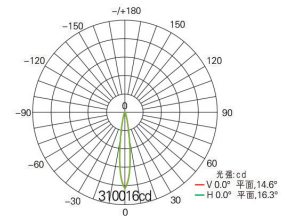

- 5 year warranty
- Long life : 50,000 hours
- RGBW : Internal DMX operation

SPECIFICATIONS

Housing	Extruded aluminum, powder coated
Glass	4mm safety glass, IP68 connector
Hardware	Stainless steel
Luminous Efficacy	38.35 lm/W
CRI	Ra>80
Operating Temp	-22°F-122°F
Projecting Distance	360ft
Adjustable angle	180°
Input voltage	Universal 100-220VAC

DIMENSIONS

PHOTOMETRICS

LF580-SP08-Z-DG

LED Unit/Color 72x2.4A 580W
AC220V 8°
红色 630nm-5251 lm
绿色 528nm-6782 lm
蓝色 470nm-1531 lm
白色 6500K-8314 lm
RGBW ●●●○

LF580-SP15-Z-DG

LED Unit/Color 72x2.4A 580W
AC220V 15°
红色 630nm-5338 lm
绿色 528nm-6895 lm
蓝色 470nm-1557 lm
白色 6500K-8452 lm
RGBW ●●●○

LF580-SP25-Z-DG

LED Unit/Color 72x2.4A 580W
AC220V 25°
红色 630nm-5174 lm
绿色 528nm-6683 lm
蓝色 470nm-1509 lm
白色 6500K-8192 lm
RGBW ●●●○

ORDERING GUIDE

example product code: LF580-SP08-Z-DG

MODEL	WATTAGE	BEAM SPREAD	COLOR TEMP	FINISH
LF	580	SP08	Z	DG
		SP08 - 8°	Z - RGBW	
		SP15 - 15°	22 - 2200K	
		SP25 - 25°	27 - 2700K	
			30 - 3000K	
			35 - 3500K	
			40 - 4000K	
			65 - 6500K	