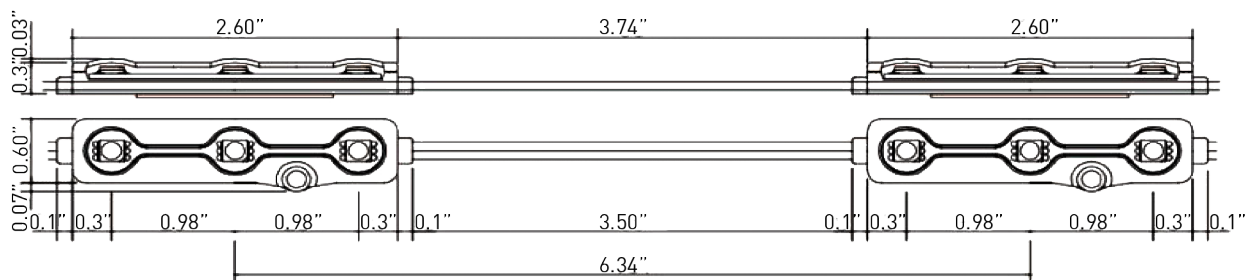

### DIMENSIONS

Model Number	LED Type	Color	Beam Angle	Wattage/Module	Max run Wattage	Cord Termination	LUM Flux/module
M5-31CX	SMD5050	RGB	120	0.72	36W	4-wire	Variable
M5-31DX	SMD5050	RGB	160	0.72	36W	4-wire	Variable